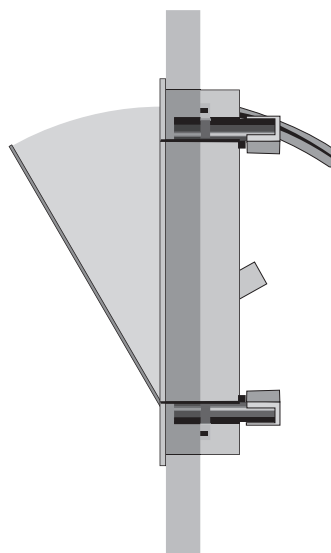

BeoVox 2

BANG & OLUFSEN

Ø = 167mm/6.6" (BeoVox 2-1)
Ø = 217mm/8.5" (BeoVox 2-2)

Max 104mm/4.1"

Max 35mm/1.4"

1

2

3