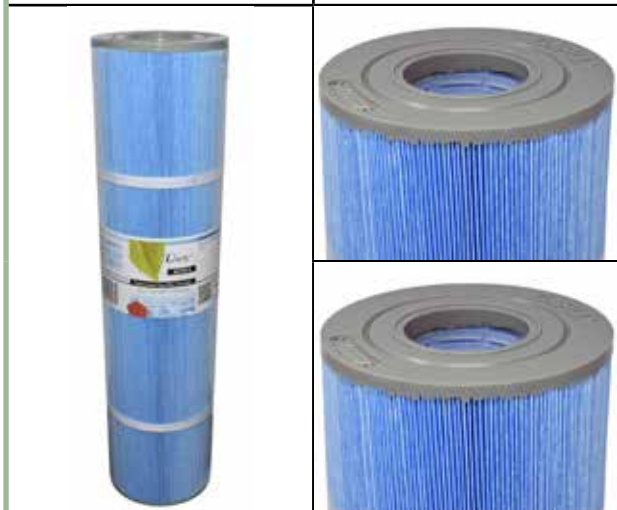

Item	SC733-S	Length cm	51
Darly	40751	Length inch	20.1
Unicel	C-4975	Dia cm	13
Pleatco	PRB75	Dia inch	5.1
Filter Area	75	Top	5cm Hole
Units/Carton	9	Bottom	5cm Hole

To Fit Some Of The Following Hot Tubs:

Hydropool
Coast Spas