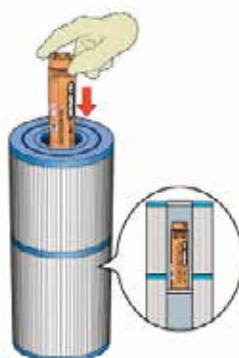

SC800 Nature 2

Nature2 SPA is perfect for spa owners looking for an eco-friendly, low maintenance alternative to heavy chlorine or bromine to keep their spa clean and free of harmful bacteria and viruses. Nature2 SPA uses an EPA-approved mineral bed technology to effectively kill bacteria safely and effortlessly.

SC 805 Darly Duck

People will say we are Quackers, but we are delighted to introduce you to Darly Duck.

Darly Duck is an incredibly talented fellow, he prevents scum lines from forming, which eliminates the need to scrub the acrylic shell of the spa. He reduces contaminants from clogging your filters and if that was not enough he absorbs 40 times his own weight in oils, lotions and cosmetics.

Darly Duck likes to float freely and clean up, when one side is dirty, turn him over and he will continue his mission. Every now and again Darly Duck likes to be rinsed so buy Darly Duck now and let him do the dirty work.

DL 815 SpaPod

For use in Darly Sanistream® filters, a watertight canister capable of holding 5-6 chlorine or bromine tablets with a controllable flow output.

Should last, with normal operation, 2-3 weeks.

Easy to use, safer sanitation and cost effective. SpaPod does not come with any Chlorine or Bromine, simply add when necessary.

DL 816 AquaSPARKle Pod

For use in Darly Sanistream® filters, the AquaSPARKle Bromine Pod (Chlorine Pod following shortly) is a larger version of the SpaPod but comes ready filled with enough Bromine Tablets to last you up to a month. (Available in packs of 3)

No more handling of chemicals at all - simply pop your Pod into your filter and when it is depleted simply dispose and replace.

PLUS the new AquaSPARKle pod is compatible with other proprietary Spa dosing systems and frames.