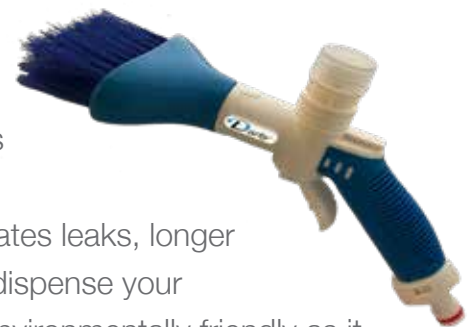

SC785 Cyclone Filter Cleaner

'Brush and Flush'

The Cyclone cleans deeper, in less time, and prolongs the life of the filter cartridge by leaving the treated filter cartridge restored to its previous condition.

Redesigned in 2018 and now using a uni-body design which eradicates leaks, longer brushes for deeper cleaning and a unique filter cleaner chamber to dispense your favourite cleaning solution saving time, money and whatsmore, its environmentally friendly as it uses far less water.