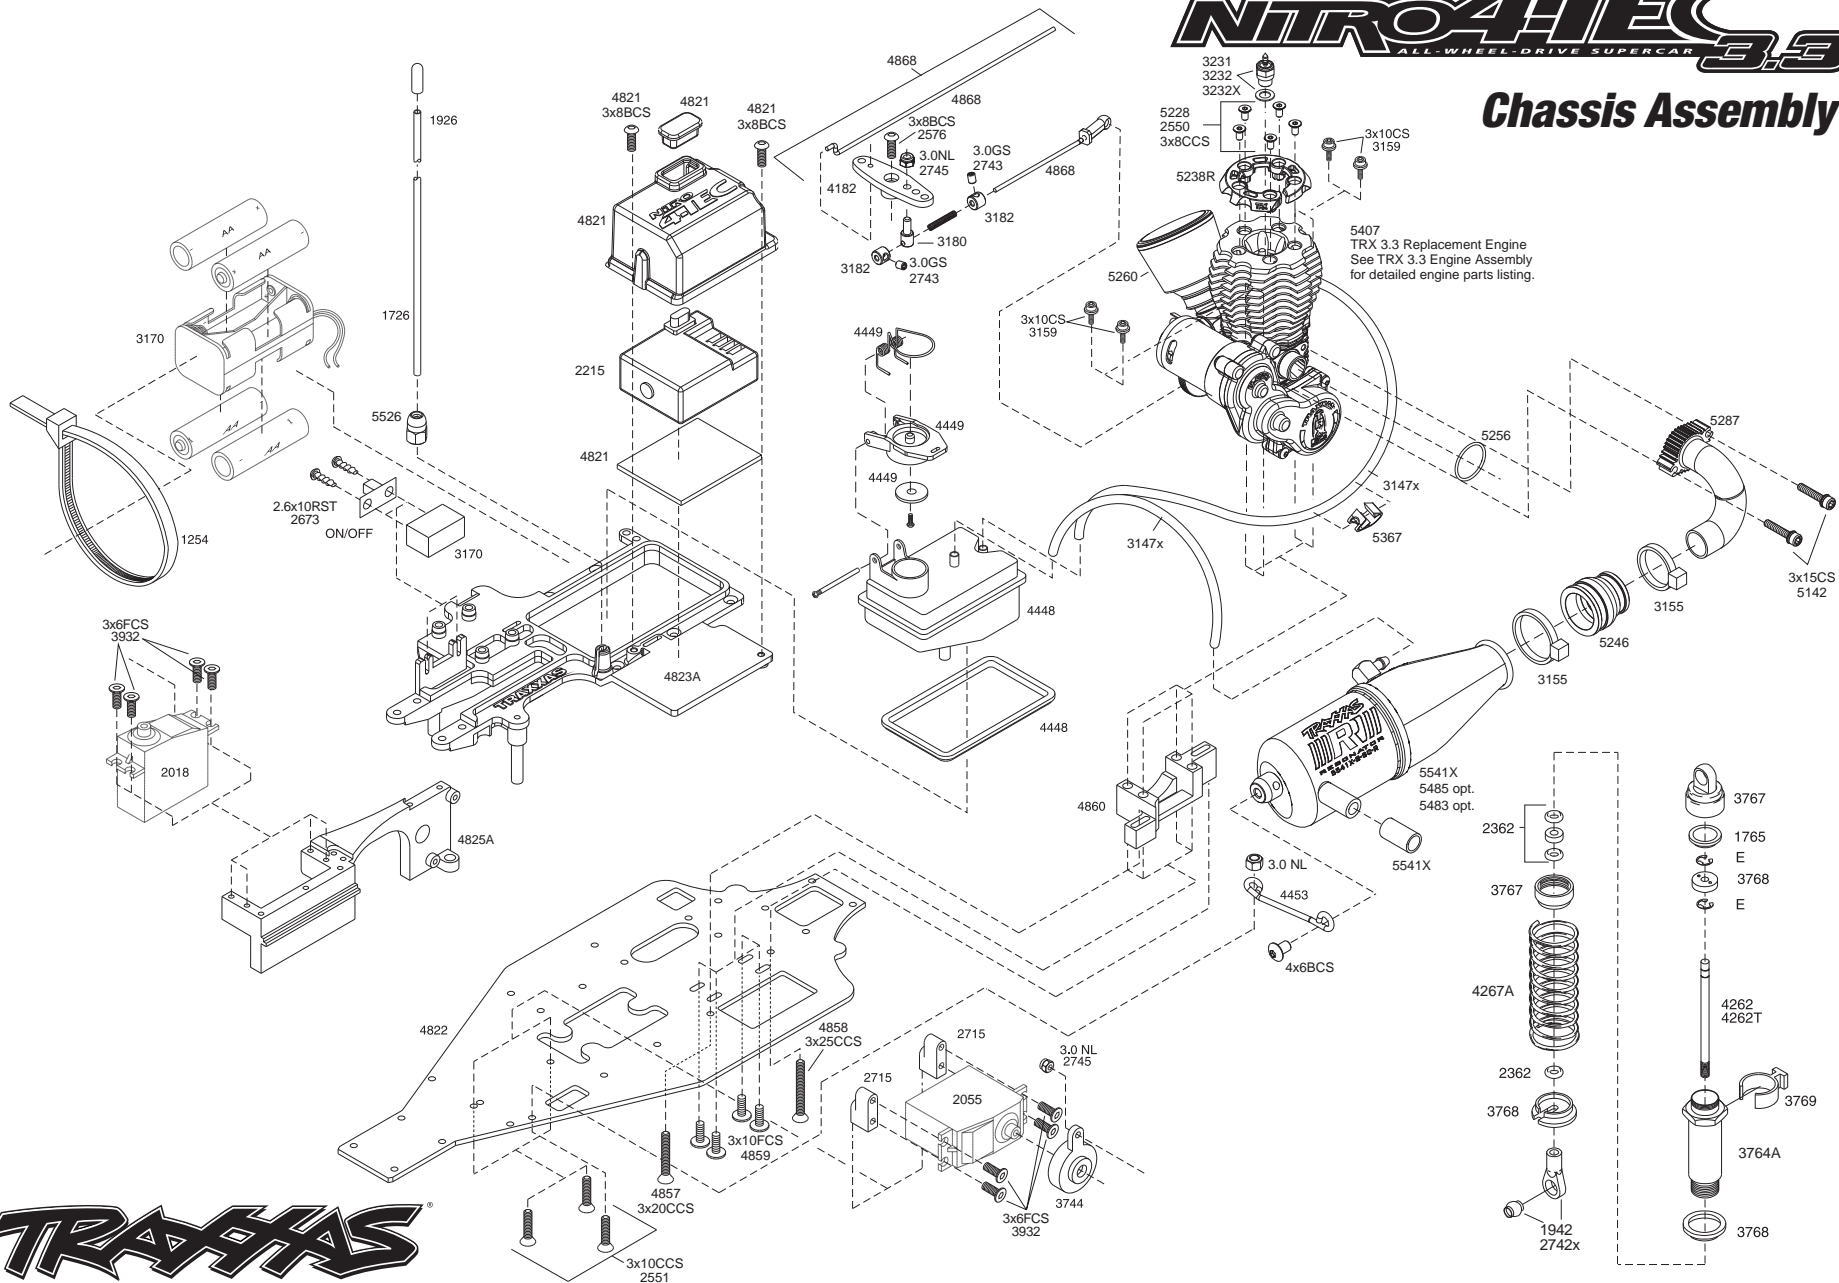

NITRO4TEC 3.3

ALL-WHEEL-DRIVE SUPERCAR

Front Assembly

REV 080402
Specifications on this page are subject to change without notice. Every attempt has been made to ensure the accuracy of this drawing, however Traxxas cannot be held responsible for typographical or other errors.

NITRO4TEC

ALL-WHEEL-DRIVE SUPERCAR 3.3

Rear Assembly

Sway Bar Assembly (Optional)

Specifications on this page are subject to change without notice. Every attempt has been made to ensure the accuracy of this drawing, however Traxxas cannot be held responsible for typographical or other errors.

Chassis Assembly

5407
TRX 3.3 Replacement Engine
See TRX 3.3 Engine Assembly
for detailed engine parts listing.

5228
2550
3x8CCS
5238R
3x10CS
3159

5541X
5485 opt.
5483 opt.

REV 060608

Specifications on this page are subject to change without notice. Every attempt has been made to ensure the accuracy of this drawing, however Traxxas cannot be held responsible for typographical or other errors.