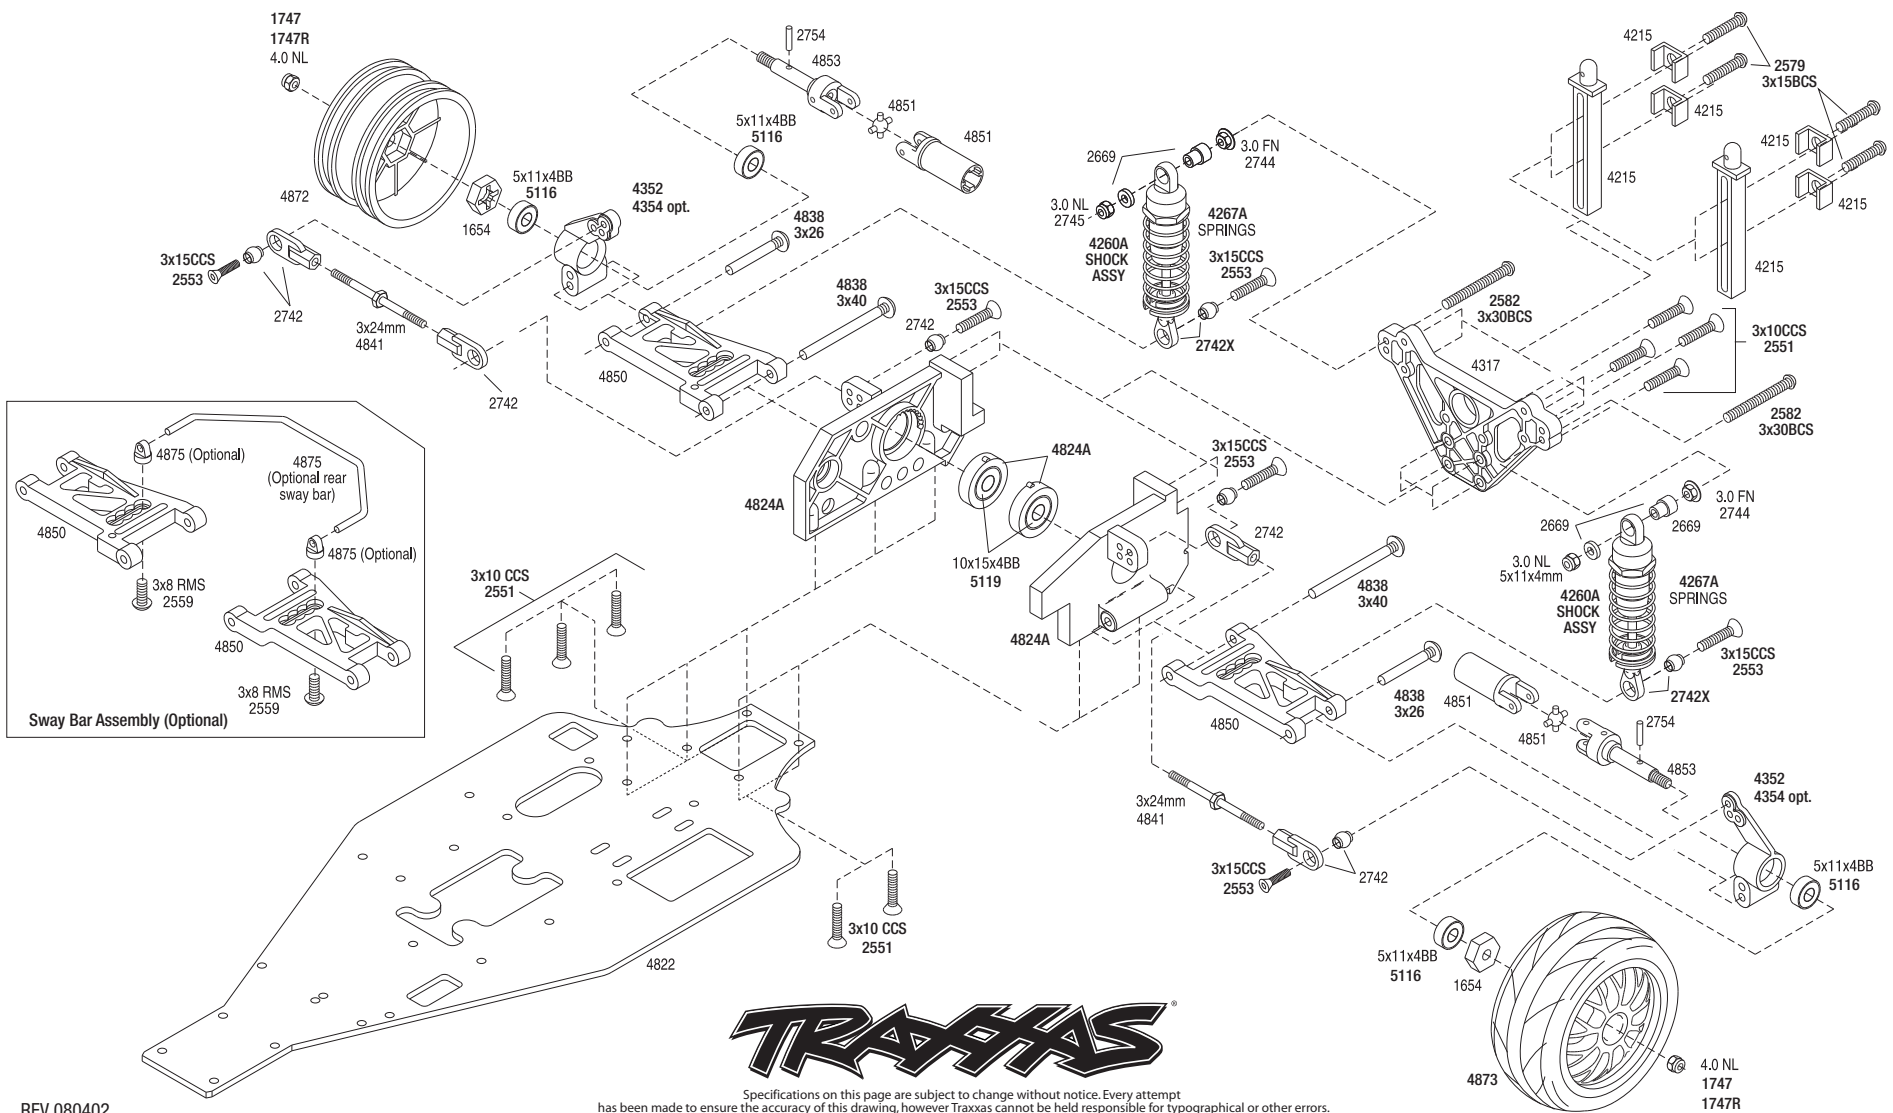

NITRO4TEC 3.3

ALL-WHEEL-DRIVE SUPERCAR

Front Assembly

REV 080402
Specifications on this page are subject to change without notice. Every attempt has been made to ensure the accuracy of this drawing, however Traxxas cannot be held responsible for typographical or other errors.

NITRO4TEC

ALL-WHEEL-DRIVE SUPERCAR 3.3

Rear Assembly

Sway Bar Assembly (Optional)

Specifications on this page are subject to change without notice. Every attempt has been made to ensure the accuracy of this drawing, however Traxxas cannot be held responsible for typographical or other errors.

Chassis Assembly

5407
TRX 3.3 Replacement Engine
See TRX 3.3 Engine Assembly
for detailed engine parts listing.

5228
2550
3x8CCS
5238R
3x10CS
3159

5541X
5485 opt.
5483 opt.

REV 060608

Specifications on this page are subject to change without notice. Every attempt has been made to ensure the accuracy of this drawing, however Traxxas cannot be held responsible for typographical or other errors.