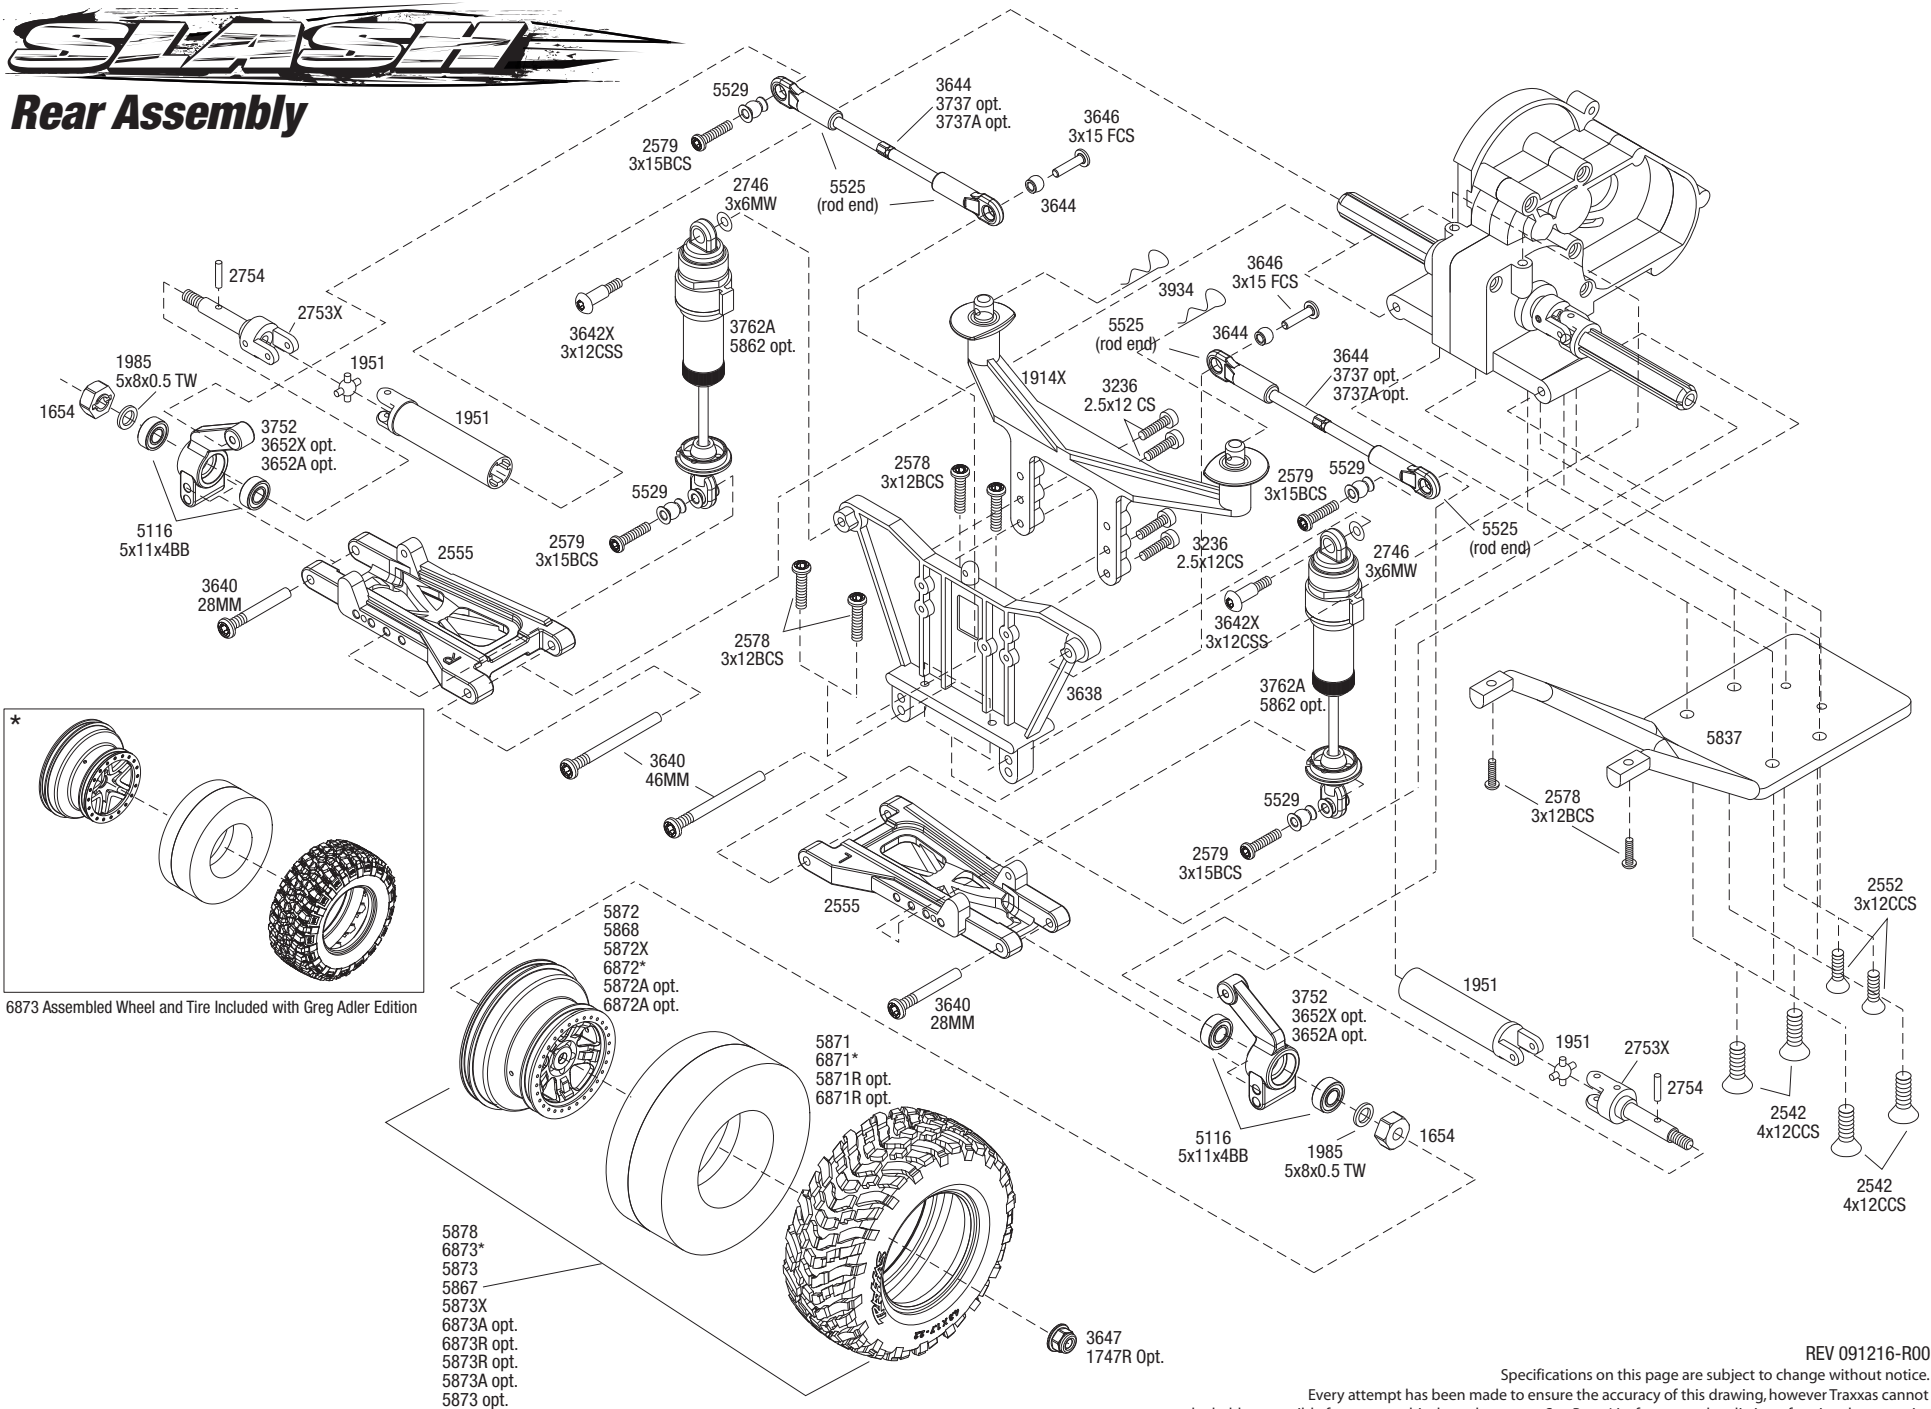

Rear Assembly

REV 091216-R00
 Specifications on this page are subject to change without notice.
 Every attempt has been made to ensure the accuracy of this drawing, however Traxxas cannot be held responsible for typographical or other errors. See Parts List for a complete listing of optional accessories.

Chassis Assembly

See Parts List for a complete listing of optional accessories.

REV 091216-R00
 Specifications on this page are subject to change without notice.
 Every attempt has been made to ensure the accuracy of this drawing, however Traxxas cannot be held responsible for typographical or other errors.

Transmission Assembly

See Parts List for a complete listing of optional accessories.

REV 091216-R00
 Specifications on this page are subject to change without notice.
 Every attempt has been made to ensure the accuracy of this drawing, however Traxxas cannot be held responsible for typographical or other errors.