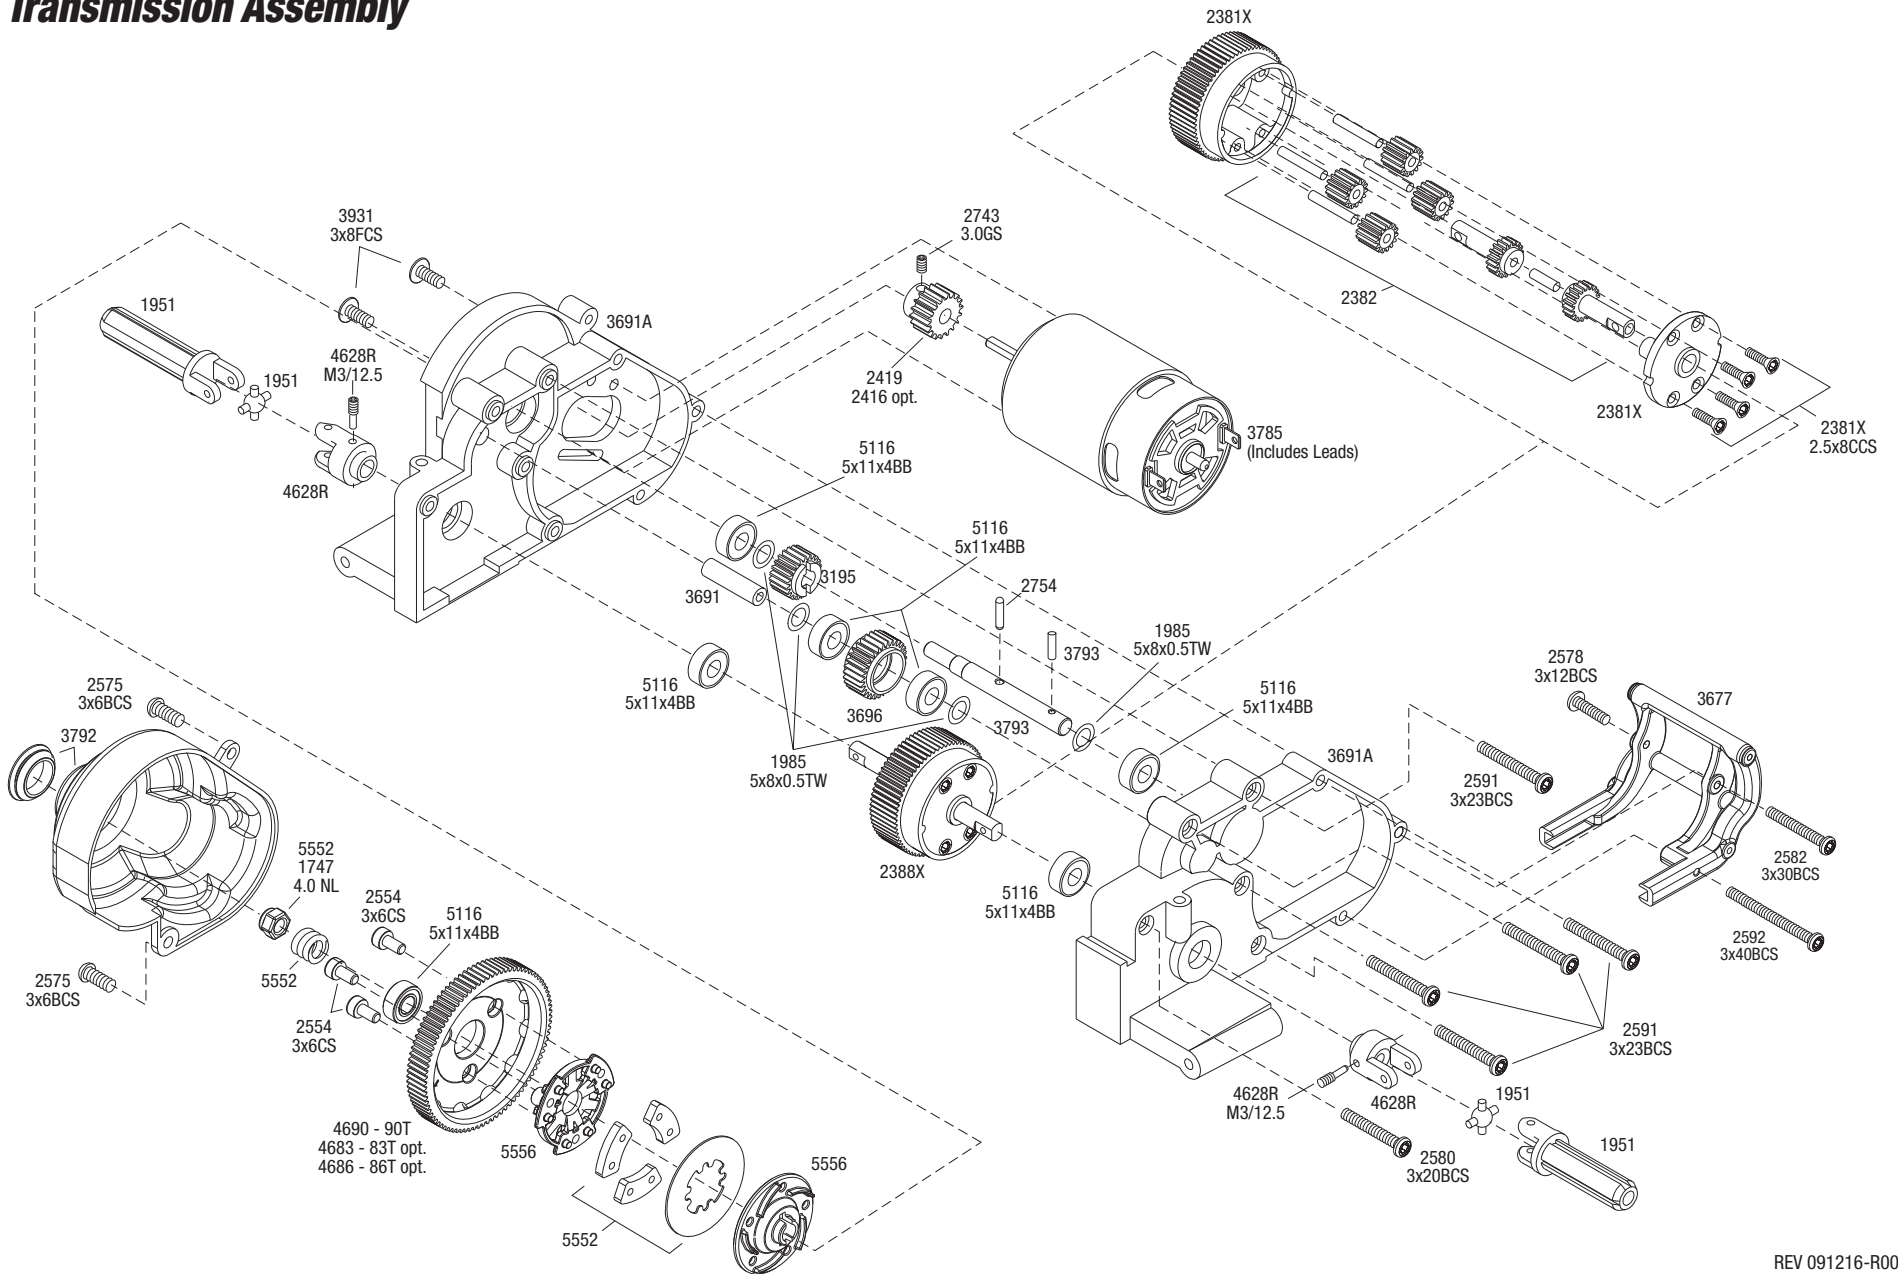

Chassis Assembly

See Parts List for a complete listing of optional accessories.

REV 091216-R00
 Specifications on this page are subject to change without notice.
 Every attempt has been made to ensure the accuracy of this drawing, however Traxxas cannot be held responsible for typographical or other errors.

Transmission Assembly

See Parts List for a complete listing of optional accessories.

REV 091216-R00
 Specifications on this page are subject to change without notice.
 Every attempt has been made to ensure the accuracy of this drawing, however Traxxas cannot be held responsible for typographical or other errors.