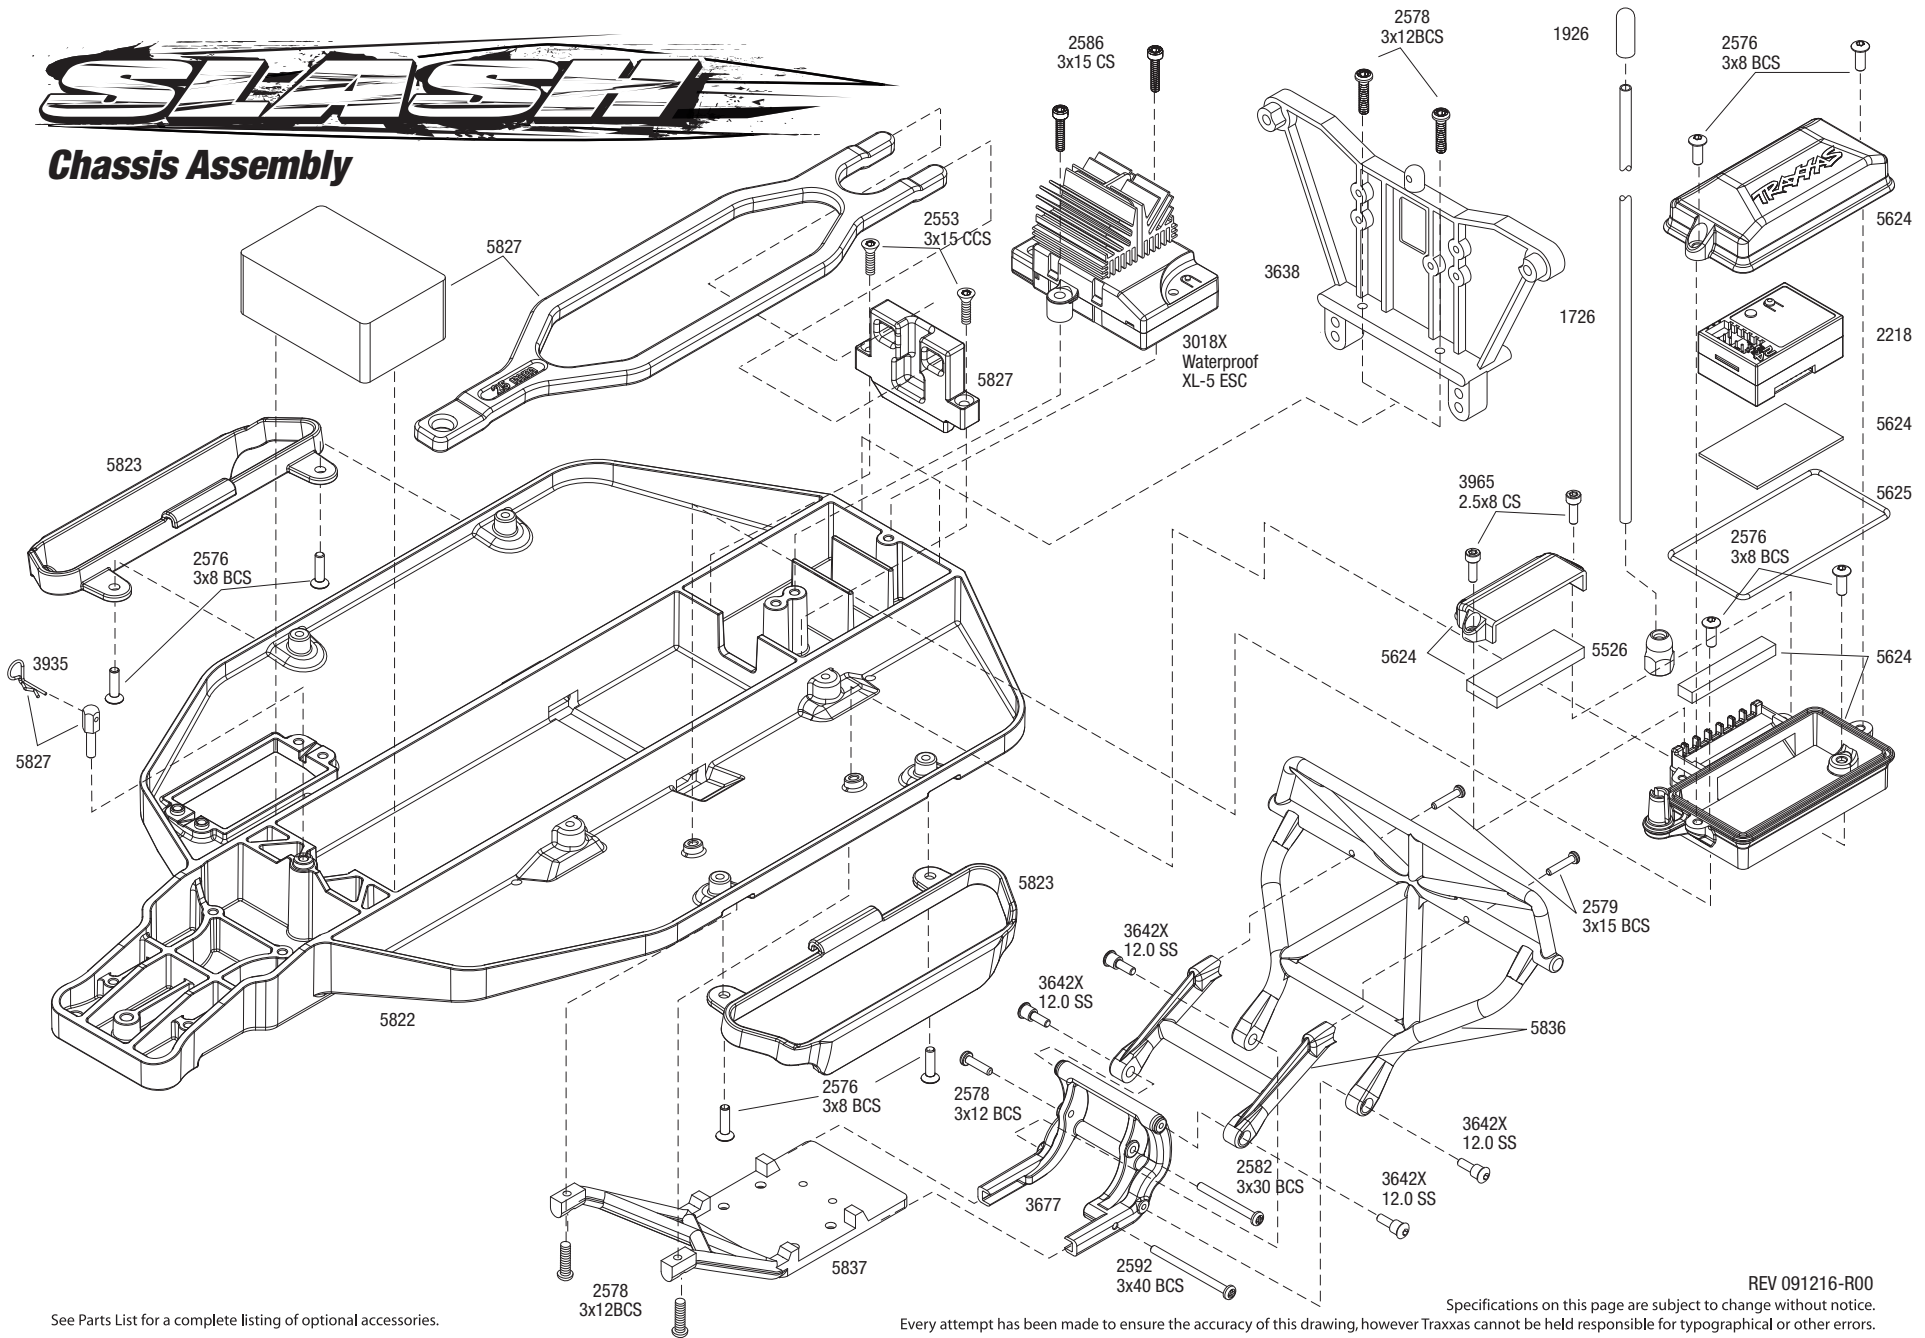

Rear Assembly

REV 091216-R00
 Specifications on this page are subject to change without notice.
 Every attempt has been made to ensure the accuracy of this drawing, however Traxxas cannot be held responsible for typographical or other errors. See Parts List for a complete listing of optional accessories.

Chassis Assembly

See Parts List for a complete listing of optional accessories.

REV 091216-R00
 Specifications on this page are subject to change without notice.
 Every attempt has been made to ensure the accuracy of this drawing, however Traxxas cannot be held responsible for typographical or other errors.

Transmission Assembly

See Parts List for a complete listing of optional accessories.

REV 091216-R00
 Specifications on this page are subject to change without notice.
 Every attempt has been made to ensure the accuracy of this drawing, however Traxxas cannot be held responsible for typographical or other errors.