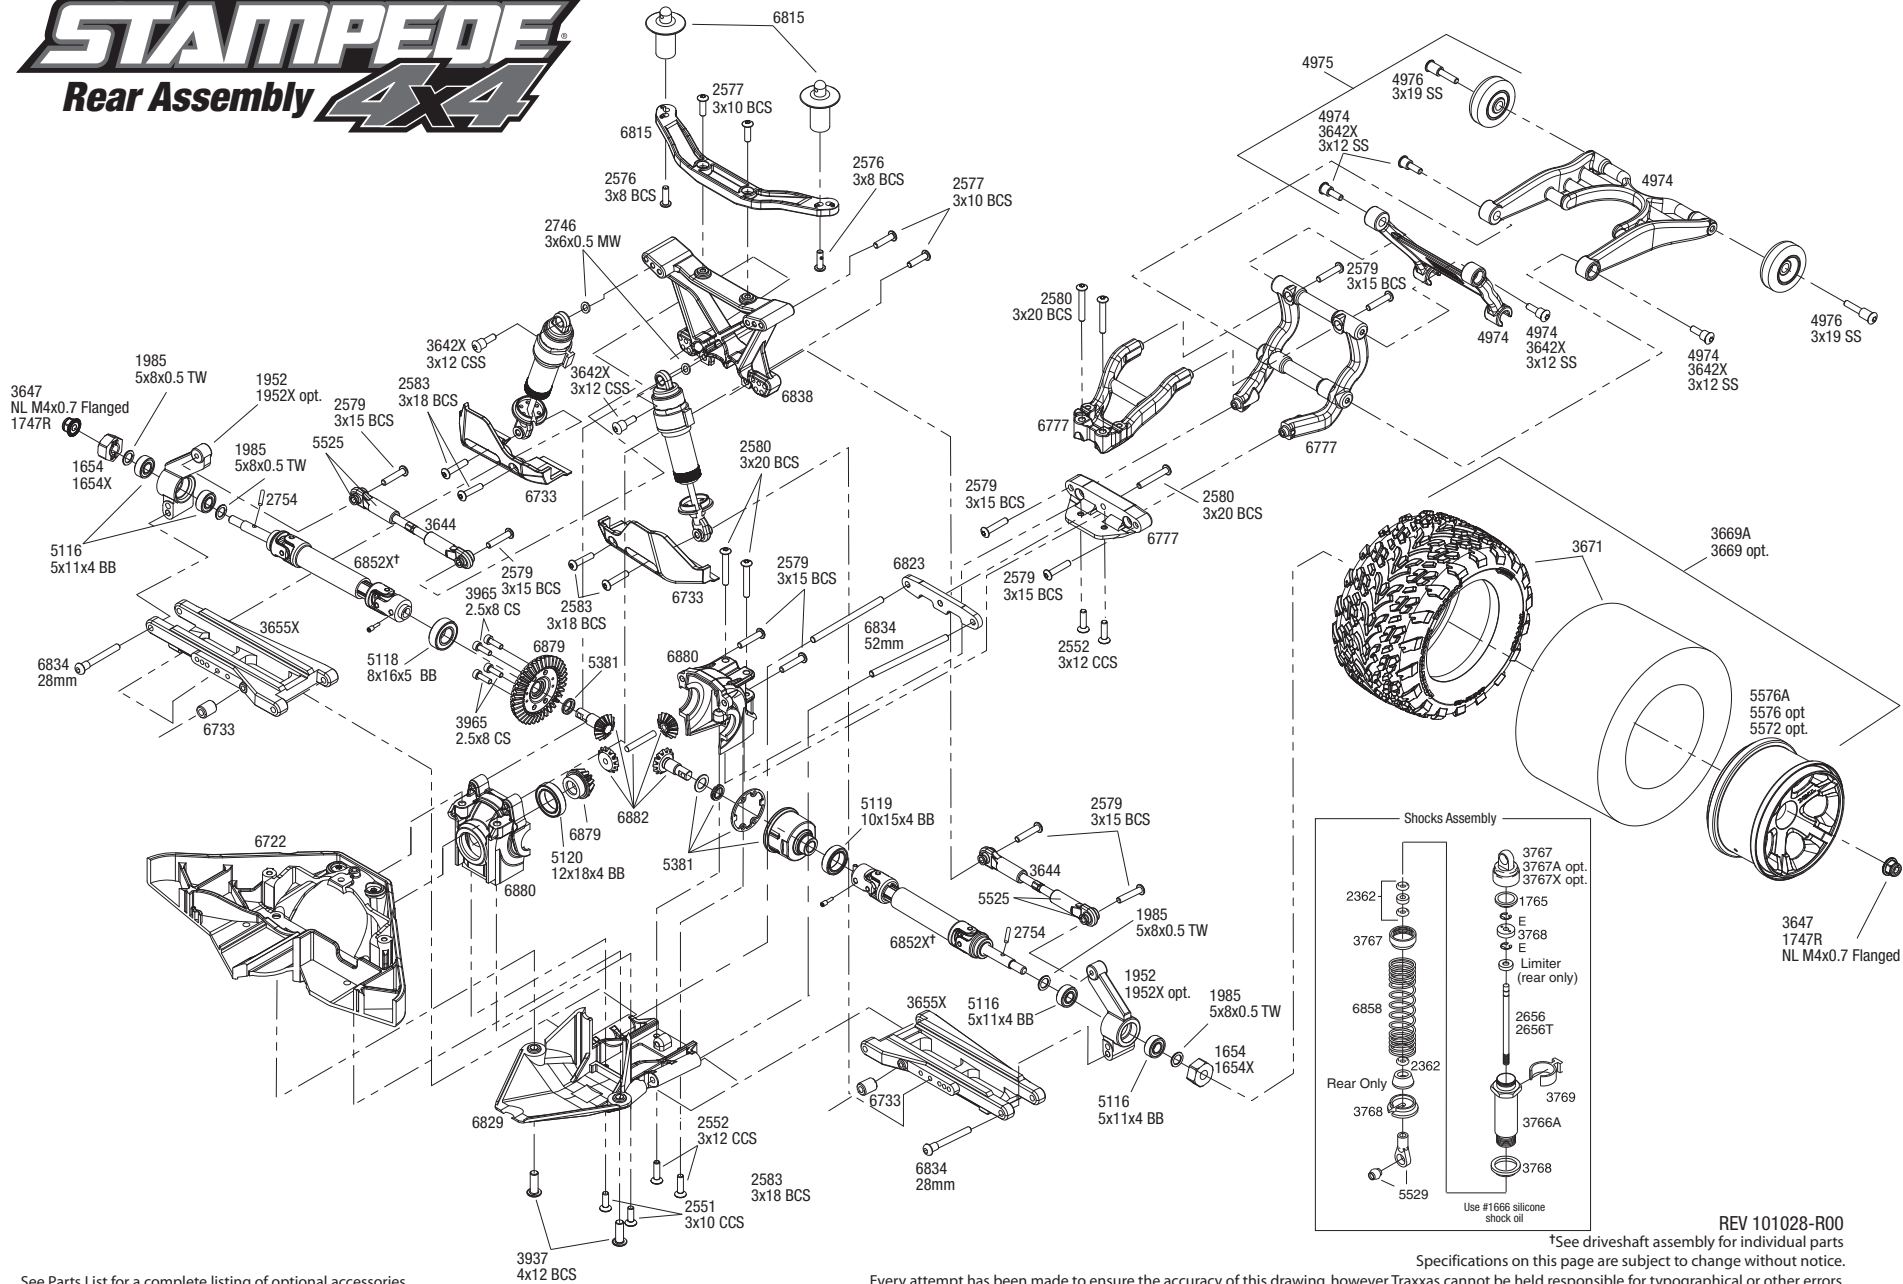

# STAMPEDE

## Rear Assembly 4x4

See Parts List for a complete listing of optional accessories.

Every attempt has been made to ensure the accuracy of this drawing, however Traxxas cannot be held responsible for typographical or other errors.

REV 101028-R00

See driveshaft assembly for individual parts  
Specifications on this page are subject to change without notice.

## Driveshafts