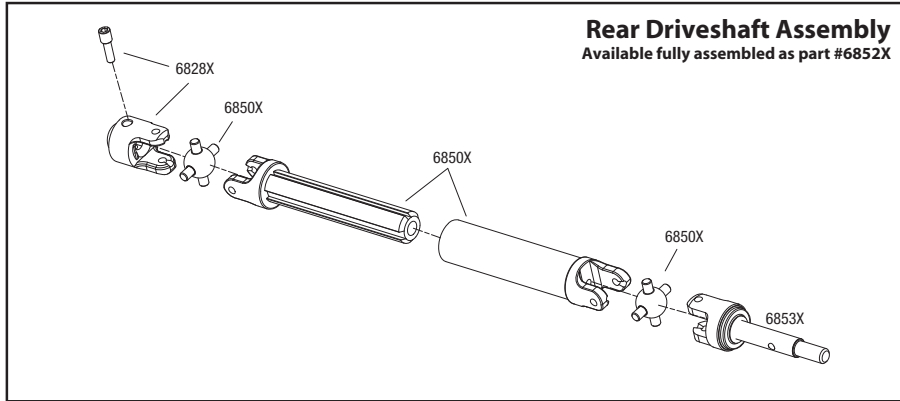

STAMPEDE 4x4

Driveshafts