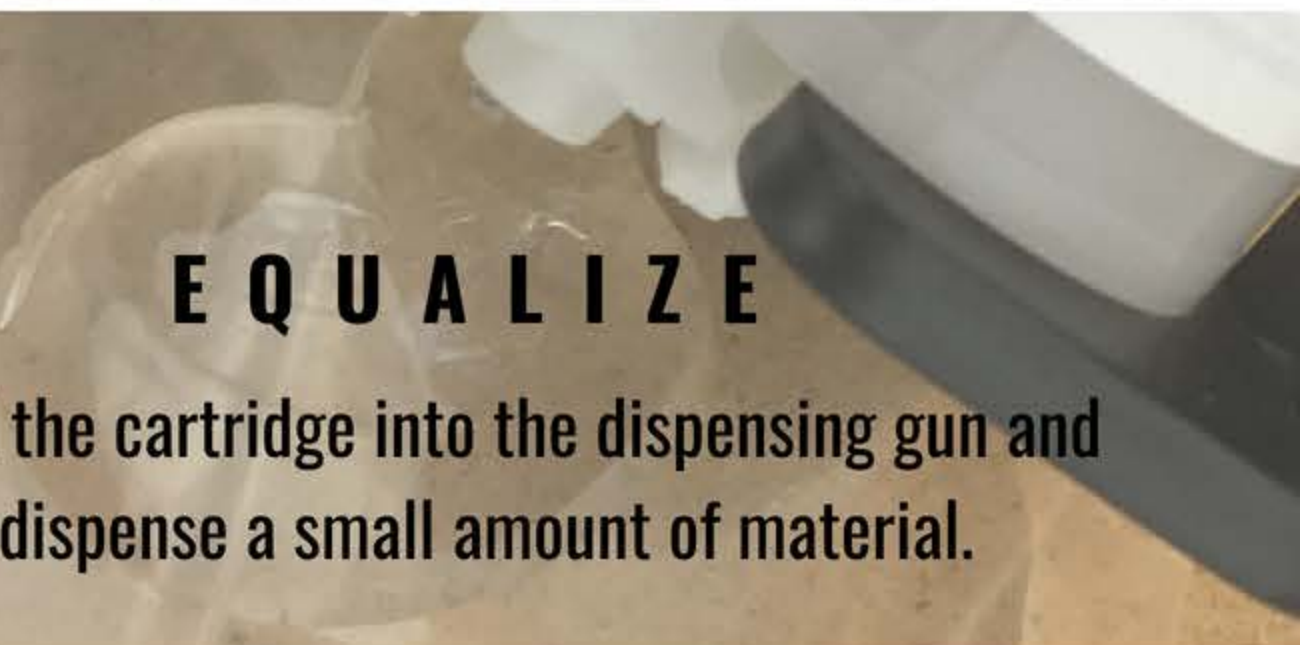

Preparing the

C A R T R I D G E

Vettec
ANIMAL HEALTH

BEGIN

Remove the outer cap from the cartridge

OPEN

Bump the tip of the cartridge down on a firm surface, pull up and then bend backwards to remove.

NOTE: DO NOT USE NIPPERS TO OPEN

EQUALIZE

Load the cartridge into the dispensing gun and dispense a small amount of material.

ATTACH

Place the mixing tip on the open cartridge and twist into place.

STORE

Use the cartridge cap provided to seal opened cartridges for later use.