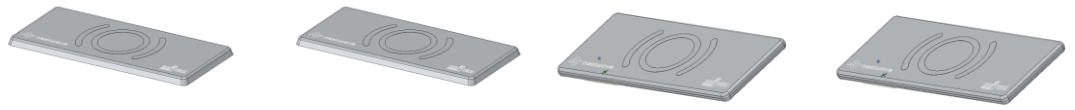

Suitable for insertion into envelopes or plastic pouches used for shipping documentation, this re-usable, waterproof device has a battery life of many years and is ideal for tracking individual items such as packages and letter where accurate positioning would not have been practical before.

Asset tracking & luxury solution

- Discretion
- Theft prevention
- Easy to use
- Multi-application
- Reusable (rechargeable option)

	Specification
Communication	LTE-M/NB-IoT
Bands	Worldwide 17 bands coverage
Protocol	CoAP over UDP
Outdoor Localisation	Assisted GPS, Galileo*
Battery	Li-Ion Polymer (LIP) or Li-MnO2
Time To First Fix (open sky)	0.5 to 2sec
Accuracy **	3 to 5m
Shipping mode	Activable via NFC
Indoor localisation	Wi-Fi Positioning System (Optional)
Wake-up	Accelerometer, NFC Flight mode
Temperature sensor	+/- 1.0°
Compliance	CE, FCC, ROHS, UN38.3
Rating	IP54 or IP65
Material	ABS plastic / Polycarbonate
Operating temperature	-20...+60°C
Charging temperature	0...+40°C

* Galileo available Q3 2022

** CEP 50%

Versions:

	ThinTrack™ Single SAM221-0xx	ThinTrack™ Ultra SAM221-1xx	ThinTrack™ Plus SAM221-2xx	ThinTrack™ Long SAM221-5xx
Size / Weight	82.6 x 35.2 x 3.0 mm -13g	82.6 x 35.2 x 3.0 mm -13g	82.2 x 34.8 x 5.0 mm - 16g	82.2 x 34.8 x 8.0 mm - 20g
Battery	150mAh - Li-Ion Polymer (LIP)	150mAh - Li-Ion Polymer (LIP)	600mAh - Li-MnO2	1200mAh - Li-MnO2
Recharge	NFC slow recharge (12h)	Wireless charging (2h)	-	-
Shipping mode	Activable via NFC	Activable via NFC	Activable via NFC	Activable via NFC
Autonomy *	Up to 1 year – 1fix/day	Up to 1 year – 1fix/day	3 years – 1fix/day	5 years – 1fix/day
Indoor localisation	Wi-Fi Positionning (Option)	Wi-Fi Positionning (Option)	Wi-Fi Positionning (Option)	Wi-Fi Positionning (Option)
Rating,	IP54, CE, FCC, ROHS, UN38.3	IP54, CE, FCC, ROHS, UN38.3	IP65, CE, FCC, ROHS, UN38.3	IP65, CE, FCC, ROHS, UN38.3