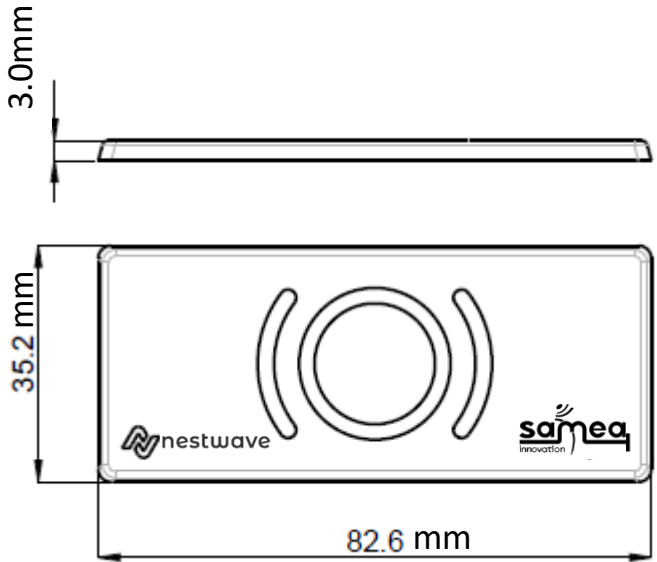

Dimensions:

ThinTrack™ Ultra
ThinTrack™ Single