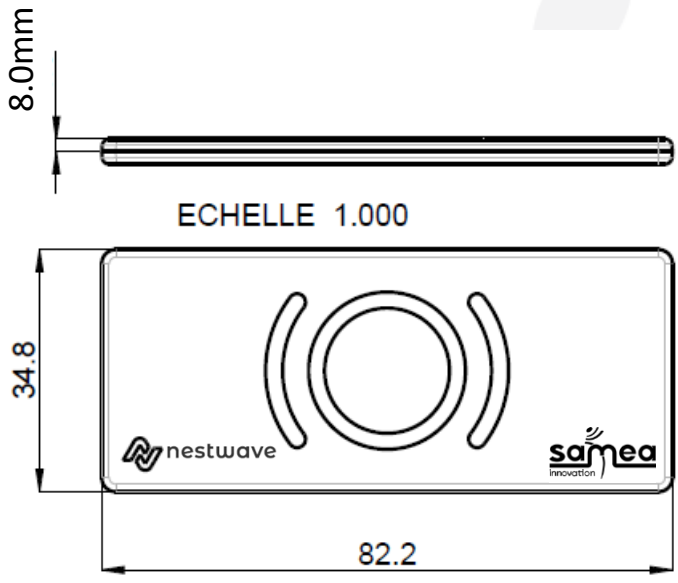

ThinTrack™ Long