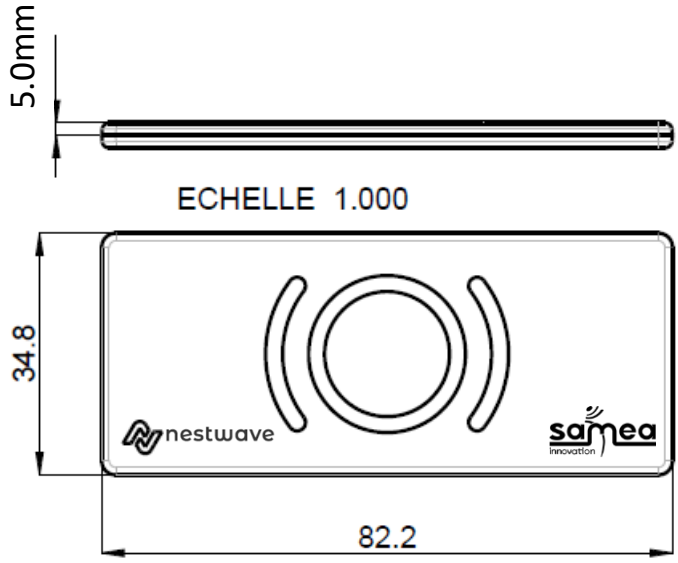

* Galileo available Q3 2022

** CEP 50%

Versions:

	ThinTrack™ Single SAM221-0xx	ThinTrack™ Ultra SAM221-1xx	ThinTrack™ Plus SAM221-2xx	ThinTrack™ Long SAM221-5xx
Size / Weight	82.6 x 35.2 x 3.0 mm -13g	82.6 x 35.2 x 3.0 mm -13g	82.2 x 34.8 x 5.0 mm - 16g	82.2 x 34.8 x 8.0 mm - 20g
Battery	150mAh - Li-Ion Polymer (LIP)	150mAh - Li-Ion Polymer (LIP)	600mAh - Li-MnO2	1200mAh - Li-MnO2
Recharge	NFC slow recharge (12h)	Wireless charging (2h)	-	-
Shipping mode	Activable via NFC	Activable via NFC	Activable via NFC	Activable via NFC
Autonomy *	Up to 1 year – 1fix/day	Up to 1 year – 1fix/day	3 years – 1fix/day	5 years – 1fix/day
Indoor localisation	Wi-Fi Positionning (Option)	Wi-Fi Positionning (Option)	Wi-Fi Positionning (Option)	Wi-Fi Positionning (Option)
Rating,	IP54, CE, FCC, ROHS, UN38.3	IP54, CE, FCC, ROHS, UN38.3	IP65, CE, FCC, ROHS, UN38.3	IP65, CE, FCC, ROHS, UN38.3

* At 25°C room temperature

Activation with Secured NFC smartphone application. ThinTrack identification on supervision software with unique ID number

Dimensions:

ThinTrack™ Ultra
ThinTrack™ Single

ThinTrack™ Plus