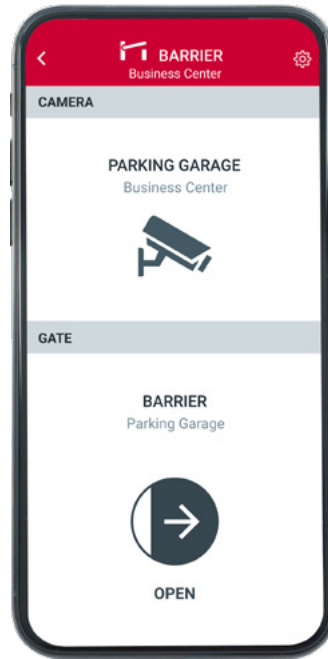

TOLL

Gate Control PRO

Opens up new perspectives in gate control solutions

WHY CHOOSE GATE CONTROL PRO?

Forget about the programming of remote-control gate openers! Handling your gate and barrier has never been as easy as it is with the Gate Control PRO mobile app.

Time is money. Use your mobile phone to control your gates, should you be on your way home, in a meeting or anywhere else!

With Gate Control PRO there is no distance limitation.

APPLICATION AREAS

Control for electric gates, garage doors, barriers, and bollards via mobile app.

WHAT CAN GATE CONTROL PRO USED FOR?

Displaying IP camera images in the mobile app

Doorbell notifications on mobile phone

Possibility to register 20/1000 users

Configurable user permissions and entry periods