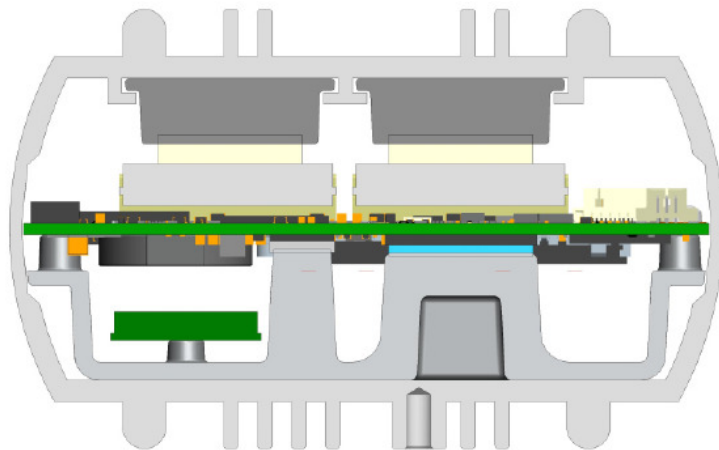

GARDEROS.

R-2700 Series

RUGGEDISED ROUTER

for installation in street light poles and vehicles

WWW.GARDEROS.COM

Garderos R-2700 Series: Hardware features

figure: Garderos R-2722 C00 (3xLAN/4G/WLAN)

- compact Aluminum pressure die-casting housing (top side: IP67, bottom side: IP43)
- Housing dimensions (HxD): 61x122,5mm, Diameter: 99mm
- mounting: mounting loops for cable straps (alternative: H-rail-mounting via extra mounting bracket and H-rail-clip)
- Extended temperature range: -40 °C to +75 °C
- wide range of input voltages: 12 to 60 VDC
- Low power consumption: ~4 bis 10 W
- 2x 10/100/1000BaseT Ethernet, 1x RS-232 Konsole, Optional: add. 1x 10/100/1000BaseT Ethernet or 1x SFP
- “Dual radio” – supports two radio modules simultaneous
- broad range of different assembly variants:
 - radio modules: 2G/3G, 2G/3G/4G, CDMA450, LTE450
 - WiFi modules: 802.11n a/b/g or 802.11n b/g
- Performant CPU: 800MHz (opt. 1,2Ghz Dual Core) and 256 MB DDR3 RAM
- On board SLC NAND FLASH 256 MB
- Hardware Watchdog (integrated Microcontroller)

R-2700 Series: Dimensions - router -> 61x122,5mm (HxD); Diameter: 99mm

R-2700 Series: Drip edge for electrical connections

drip edge -
extended in front
by 10 mm

R-2700 Series: Mounting option I Standard mounting position by loops with the help of cable straps

Mounting on power cables within street light poles via loops (6 loops each on top- /bottom-side) with the help of cable straps)

top side (IP67)
Cover panel for SIM-cards

Bottom side (IP41)
interface side

R-2700 Series: Mounting option II
H-rail mounting with the help of H-rail-clips

M4 metric thread
on bottom

H-rail mounting possible with help of H-rail-clips
on bottom

R-2700 Series: Mounting option III

H-rail mounting with the help of a mounting bracket and a H-rail-clip.