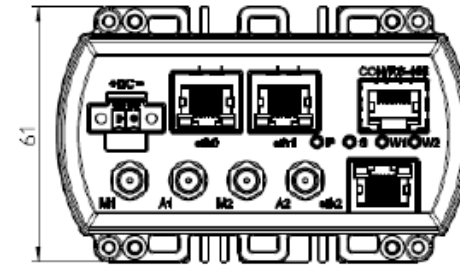

GARDEROS.

R-2700 Series

RUGGEDISED ROUTER

for installation in street light poles and vehicles

WWW.GARDEROS.COM

Garderos R-2700 Series: Hardware features

figure: Garderos R-2722 C00 (3xLAN/4G/WLAN)

- compact Aluminum pressure die-casting housing (top side: IP67, bottom side: IP43)
- Housing dimensions (HxD): 61x122,5mm, Diameter: 99mm
- mounting: mounting loops for cable straps (alternative: H-rail-mounting via extra mounting bracket and H-rail-clip)
- Extended temperature range: -40 °C to +75 °C
- wide range of input voltages: 12 to 60 VDC
- Low power consumption: ~4 bis 10 W
- 2x 10/100/1000BaseT Ethernet, 1x RS-232 Konsole, Optional: add. 1x 10/100/1000BaseT Ethernet or 1x SFP
- “Dual radio” – supports two radio modules simultaneous
- broad range of different assembly variants:
 - radio modules: 2G/3G, 2G/3G/4G, CDMA450, LTE450
 - WiFi modules: 802.11n a/b/g or 802.11n b/g
- Performant CPU: 800MHz (opt. 1,2Ghz Dual Core) and 256 MB DDR3 RAM
- On board SLC NAND FLASH 256 MB
- Hardware Watchdog (integrated Microcontroller)

R-2700 Series: Dimensions - router -> 61x122,5mm (HxD); Diameter: 99mm

R-2700 Series: Drip edge for electrical connections

drip edge -
extended in front
by 10 mm

R-2700 Series: Mounting option I Standard mounting position by loops with the help of cable straps

Mounting on power cables within street light poles via loops (6 loops each on top- /bottom-side) with the help of cable straps)

top side (IP67)
Cover panel for SIM-cards

Bottom side (IP41)
interface side

rectangular mounting bracket

R-2700 Series: Dimensions – router, mounting bracket and H-rail-clip -> 110,2x63x122,5mm (WxHxD)

R-2700 Series: DC-plug with +/- label by PHOENIX CONTACT