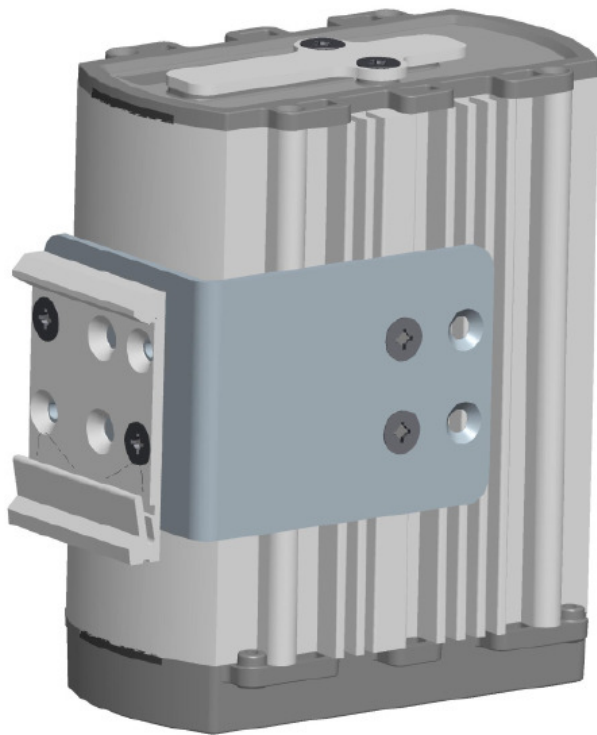

GARDEROS.

R-2700 Series

RUGGEDISED ROUTER

for installation in street light poles and vehicles

WWW.GARDEROS.COM

Garderos R-2700 Series: Hardware features

figure: Garderos R-2722 C00 (3xLAN/4G/WLAN)

- compact Aluminum pressure die-casting housing (top side: IP67, bottom side: IP43)
- Housing dimensions (HxD): 61x122,5mm, Diameter: 99mm
- mounting: mounting loops for cable straps (alternative: H-rail-mounting via extra mounting bracket and H-rail-clip)
- Extended temperature range: -40 °C to +75 °C
- wide range of input voltages: 12 to 60 VDC
- Low power consumption: ~4 bis 10 W
- 2x 10/100/1000BaseT Ethernet, 1x RS-232 Konsole, Optional: add. 1x 10/100/1000BaseT Ethernet or 1x SFP
- “Dual radio” – supports two radio modules simultaneous
- broad range of different assembly variants:
 - radio modules: 2G/3G, 2G/3G/4G, CDMA450, LTE450
 - WiFi modules: 802.11n a/b/g or 802.11n b/g
- Performant CPU: 800MHz (opt. 1,2Ghz Dual Core) and 256 MB DDR3 RAM
- On board SLC NAND FLASH 256 MB
- Hardware Watchdog (integrated Microcontroller)

R-2700 Series: Dimensions - router -> 61x122,5mm (HxD); Diameter: 99mm

R-2700 Series: Drip edge for electrical connections

drip edge -
extended in front
by 10 mm

R-2700 Series: Mounting option I Standard mounting position by loops with the help of cable straps

Mounting on power cables within street light poles via loops (6 loops each on top- /bottom-side) with the help of cable straps)

top side (IP67)
Cover panel for SIM-cards

Bottom side (IP41)
interface side

R-2700 Series: Mounting option II
H-rail mounting with the help of H-rail-clips

M4 metric thread
on bottom

H-rail mounting possible with help of H-rail-clips
on bottom

R-2700 Series: Mounting option III

H-rail mounting with the help of a mounting bracket and a H-rail-clip.