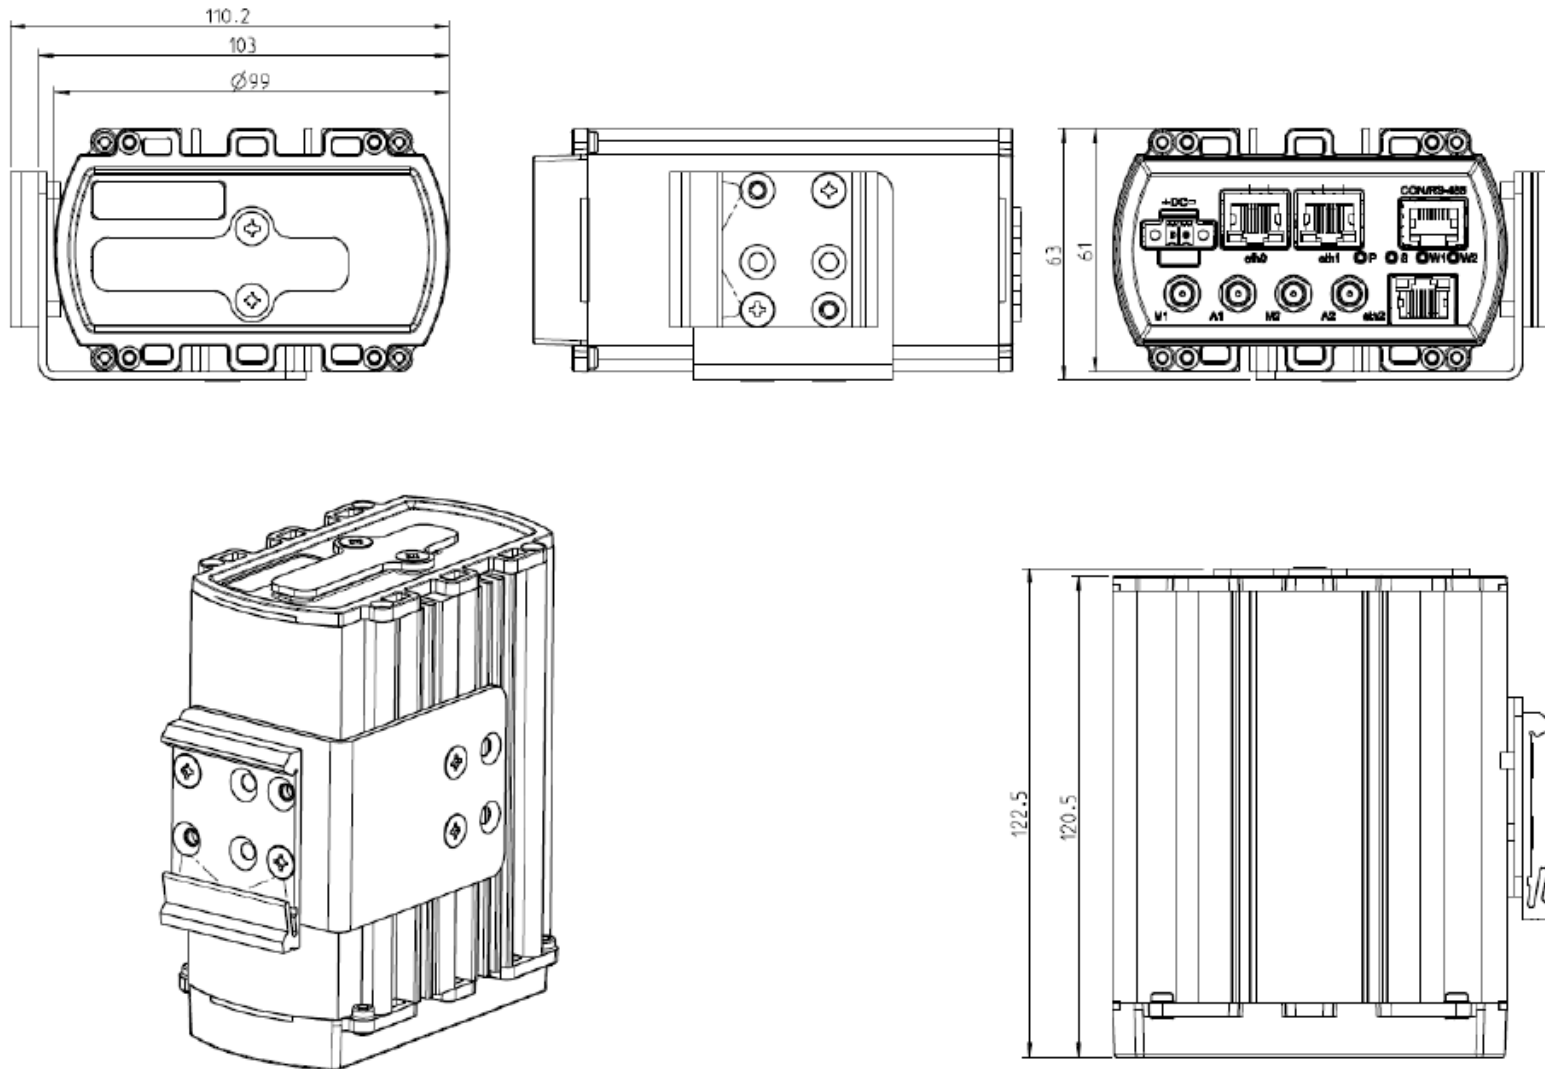

R-2700 Series: Dimensions - router -> 61x122,5mm (HxD); Diameter: 99mm

R-2700 Series: Drip edge for electrical connections

drip edge -
extended in front
by 10 mm

R-2700 Series: Mounting option I Standard mounting position by loops with the help of cable straps

Mounting on power cables within street light poles via loops (6 loops each on top- /bottom-side) with the help of cable straps)

top side (IP67)
Cover panel for SIM-cards

Bottom side (IP41)
interface side

R-2700 Series: Mounting option II
H-rail mounting with the help of H-rail-clips

M4 metric thread
on bottom

H-rail mounting possible with help of H-rail-clips
on bottom

R-2700 Series: Mounting option III

H-rail mounting with the help of a mounting bracket and a H-rail-clip.

rectangular mounting bracket

R-2700 Series: Dimensions – router, mounting bracket and H-rail-clip -> 110,2x63x122,5mm (WxHxD)

R-2700 Series: DC-plug with +/- label by PHOENIX CONTACT