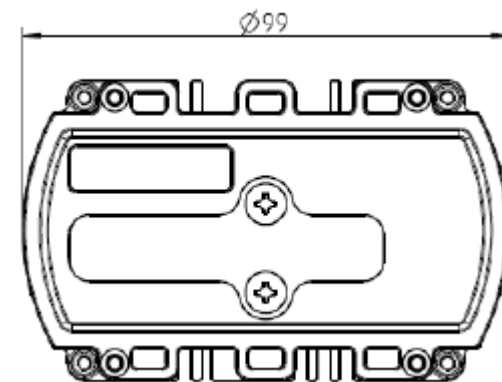

GARDEROS.

R-2700 Series

RUGGEDISED ROUTER

for installation in street light poles and vehicles

WWW.GARDEROS.COM

Garderos R-2700 Series: Hardware features

figure: Garderos R-2722 C00 (3xLAN/4G/WLAN)

- compact Aluminum pressure die-casting housing (top side: IP67, bottom side: IP43)
- Housing dimensions (HxD): 61x122,5mm, Diameter: 99mm
- mounting: mounting loops for cable straps (alternative: H-rail-mounting via extra mounting bracket and H-rail-clip)
- Extended temperature range: -40 °C to +75 °C
- wide range of input voltages: 12 to 60 VDC
- Low power consumption: ~4 bis 10 W
- 2x 10/100/1000BaseT Ethernet, 1x RS-232 Konsole, Optional: add. 1x 10/100/1000BaseT Ethernet or 1x SFP
- “Dual radio” – supports two radio modules simultaneous
- broad range of different assembly variants:
 - radio modules: 2G/3G, 2G/3G/4G, CDMA450, LTE450
 - WiFi modules: 802.11n a/b/g or 802.11n b/g
- Performant CPU: 800MHz (opt. 1,2Ghz Dual Core) and 256 MB DDR3 RAM
- On board SLC NAND FLASH 256 MB
- Hardware Watchdog (integrated Microcontroller)

R-2700 Series: Dimensions - router -> 61x122,5mm (HxD); Diameter: 99mm

R-2700 Series: Drip edge for electrical connections

drip edge -
extended in front
by 10 mm

R-2700 Series: Mounting option I Standard mounting position by loops with the help of cable straps

Mounting on power cables within street light poles via loops (6 loops each on top- /bottom-side) with the help of cable straps)

top side (IP67)
Cover panel for SIM-cards

Bottom side (IP41)
interface side

rectangular mounting bracket

R-2700 Series: Dimensions – router, mounting bracket and H-rail-clip -> 110,2x63x122,5mm (WxHxD)

R-2700 Series: DC-plug with +/- label by PHOENIX CONTACT