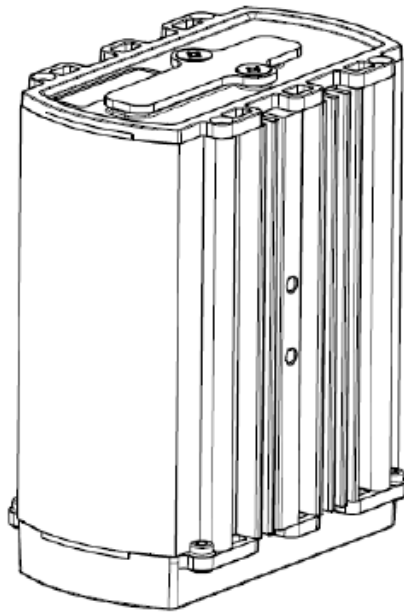

GARDEROS.

R-2700 Series

RUGGEDISED ROUTER

for installation in street light poles and vehicles

WWW.GARDEROS.COM

Garderos R-2700 Series: Hardware features

figure: Garderos R-2722 C00 (3xLAN/4G/WLAN)

- compact Aluminum pressure die-casting housing (top side: IP67, bottom side: IP43)
- Housing dimensions (HxD): 61x122,5mm, Diameter: 99mm
- mounting: mounting loops for cable straps (alternative: H-rail-mounting via extra mounting bracket and H-rail-clip)
- Extended temperature range: -40 °C to +75 °C
- wide range of input voltages: 12 to 60 VDC
- Low power consumption: ~4 bis 10 W
- 2x 10/100/1000BaseT Ethernet, 1x RS-232 Konsole, Optional: add. 1x 10/100/1000BaseT Ethernet or 1x SFP
- “Dual radio” – supports two radio modules simultaneous
- broad range of different assembly variants:
 - radio modules: 2G/3G, 2G/3G/4G, CDMA450, LTE450
 - WiFi modules: 802.11n a/b/g or 802.11n b/g
- Performant CPU: 800MHz (opt. 1,2Ghz Dual Core) and 256 MB DDR3 RAM
- On board SLC NAND FLASH 256 MB
- Hardware Watchdog (integrated Microcontroller)

R-2700 Series: Dimensions - router -> 61x122,5mm (HxD); Diameter: 99mm

R-2700 Series: Drip edge for electrical connections

drip edge -
extended in front
by 10 mm

R-2700 Series: Mounting option I Standard mounting position by loops with the help of cable straps

Mounting on power cables within street light poles via loops (6 loops each on top- /bottom-side) with the help of cable straps)

top side (IP67)
Cover panel for SIM-cards

Bottom side (IP41)
interface side