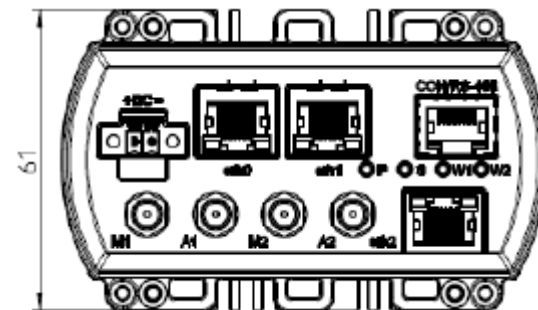

GARDEROS.

R-2700 Series

RUGGEDISED ROUTER

for installation in street light poles and vehicles

WWW.GARDEROS.COM

Garderos R-2700 Series: Hardware features

figure: Garderos R-2722 C00 (3xLAN/4G/WLAN)

- compact Aluminum pressure die-casting housing (top side: IP67, bottom side: IP43)
- Housing dimensions (HxD): 61x122,5mm, Diameter: 99mm
- mounting: mounting loops for cable straps (alternative: H-rail-mounting via extra mounting bracket and H-rail-clip)
- Extended temperature range: -40 °C to +75 °C
- wide range of input voltages: 12 to 60 VDC
- Low power consumption: ~4 bis 10 W
- 2x 10/100/1000BaseT Ethernet, 1x RS-232 Konsole, Optional: add. 1x 10/100/1000BaseT Ethernet or 1x SFP
- “Dual radio” – supports two radio modules simultaneous
- broad range of different assembly variants:
 - radio modules: 2G/3G, 2G/3G/4G, CDMA450, LTE450
 - WiFi modules: 802.11n a/b/g or 802.11n b/g
- Performant CPU: 800MHz (opt. 1,2Ghz Dual Core) and 256 MB DDR3 RAM
- On board SLC NAND FLASH 256 MB
- Hardware Watchdog (integrated Microcontroller)

R-2700 Series: Dimensions - router -> 61x122,5mm (HxD); Diameter: 99mm

R-2700 Series: Drip edge for electrical connections

drip edge -
extended in front
by 10 mm

R-2700 Series: Mounting option I Standard mounting position by loops with the help of cable straps

Mounting on power cables within street light poles via loops (6 loops each on top- /bottom-side) with the help of cable straps)

top side (IP67)
Cover panel for SIM-cards

Bottom side (IP41)
interface side

rectangular mounting bracket

R-2700 Series: Dimensions – router, mounting bracket and H-rail-clip -> 110,2x63x122,5mm (WxHxD)

R-2700 Series: DC-plug with +/- label by PHOENIX CONTACT