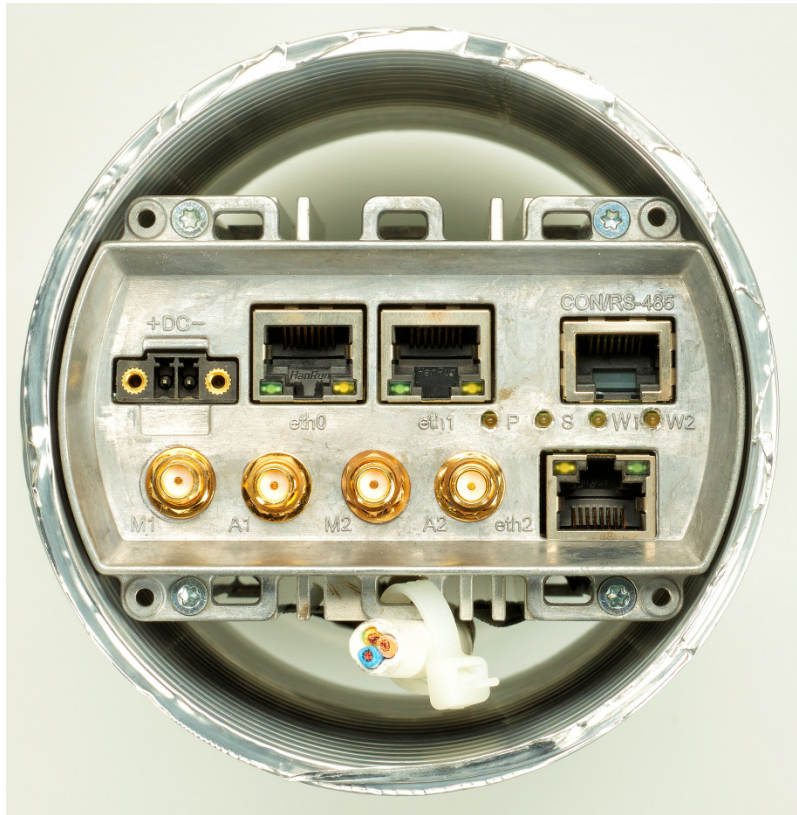

GARDEROS.

R-2700 Series

RUGGEDISED ROUTER

for installation in street light poles and vehicles

WWW.GARDEROS.COM

Garderos R-2700 Series: Hardware features

figure: Garderos R-2722 C00 (3xLAN/4G/WLAN)

- compact Aluminum pressure die-casting housing (top side: IP67, bottom side: IP43)
- Housing dimensions (HxD): 61x122,5mm, Diameter: 99mm
- mounting: mounting loops for cable straps (alternative: H-rail-mounting via extra mounting bracket and H-rail-clip)
- Extended temperature range: -40 °C to +75 °C
- wide range of input voltages: 12 to 60 VDC
- Low power consumption: ~4 bis 10 W
- 2x 10/100/1000BaseT Ethernet, 1x RS-232 Konsole, Optional: add. 1x 10/100/1000BaseT Ethernet or 1x SFP
- “Dual radio” – supports two radio modules simultaneous
- broad range of different assembly variants:
 - radio modules: 2G/3G, 2G/3G/4G, CDMA450, LTE450
 - WiFi modules: 802.11n a/b/g or 802.11n b/g
- Performant CPU: 800MHz (opt. 1,2Ghz Dual Core) and 256 MB DDR3 RAM
- On board SLC NAND FLASH 256 MB
- Hardware Watchdog (integrated Microcontroller)

R-2700 Series: Dimensions - router -> 61x122,5mm (HxD); Diameter: 99mm

R-2700 Series: Drip edge for electrical connections

drip edge -
extended in front
by 10 mm

R-2700 Series: Mounting option I Standard mounting position by loops with the help of cable straps

Mounting on power cables within street light poles via loops (6 loops each on top- /bottom-side) with the help of cable straps)

top side (IP67)
Cover panel for SIM-cards

Bottom side (IP41)
interface side

R-2700 Series: Mounting option II
H-rail mounting with the help of H-rail-clips

M4 metric thread
on bottom

H-rail mounting possible with help of H-rail-clips
on bottom

R-2700 Series: Mounting option III

H-rail mounting with the help of a mounting bracket and a H-rail-clip.