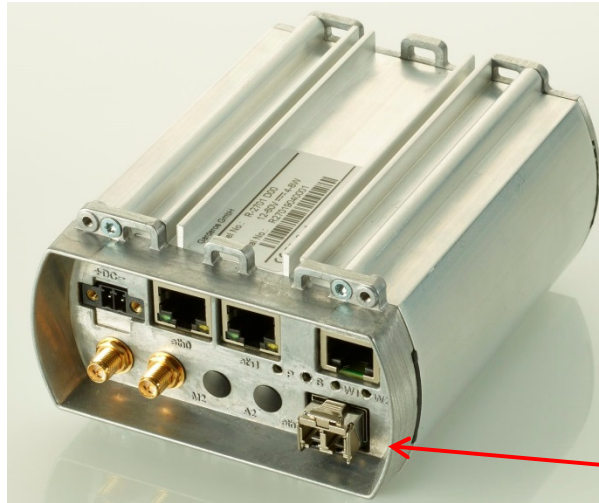

GARDEROS.

R-2700 Series

RUGGEDISED ROUTER

for installation in street light poles and vehicles

WWW.GARDEROS.COM

Garderos R-2700 Series: Hardware features

figure: Garderos R-2722 C00 (3xLAN/4G/WLAN)

- compact Aluminum pressure die-casting housing (top side: IP67, bottom side: IP43)
- Housing dimensions (HxD): 61x122,5mm, Diameter: 99mm
- mounting: mounting loops for cable straps (alternative: H-rail-mounting via extra mounting bracket and H-rail-clip)
- Extended temperature range: -40 °C to +75 °C
- wide range of input voltages: 12 to 60 VDC
- Low power consumption: ~4 bis 10 W
- 2x 10/100/1000BaseT Ethernet, 1x RS-232 Konsole, Optional: add. 1x 10/100/1000BaseT Ethernet or 1x SFP
- “Dual radio” – supports two radio modules simultaneous
- broad range of different assembly variants:
 - radio modules: 2G/3G, 2G/3G/4G, CDMA450, LTE450
 - WiFi modules: 802.11n a/b/g or 802.11n b/g
- Performant CPU: 800MHz (opt. 1,2Ghz Dual Core) and 256 MB DDR3 RAM
- On board SLC NAND FLASH 256 MB
- Hardware Watchdog (integrated Microcontroller)

R-2700 Series: Dimensions - router -> 61x122,5mm (HxD); Diameter: 99mm

R-2700 Series: Drip edge for electrical connections

drip edge -
extended in front
by 10 mm

R-2700 Series: Mounting option I Standard mounting position by loops with the help of cable straps

Mounting on power cables within street light poles via loops (6 loops each on top- /bottom-side) with the help of cable straps)

top side (IP67)
Cover panel for SIM-cards

Bottom side (IP41)
interface side