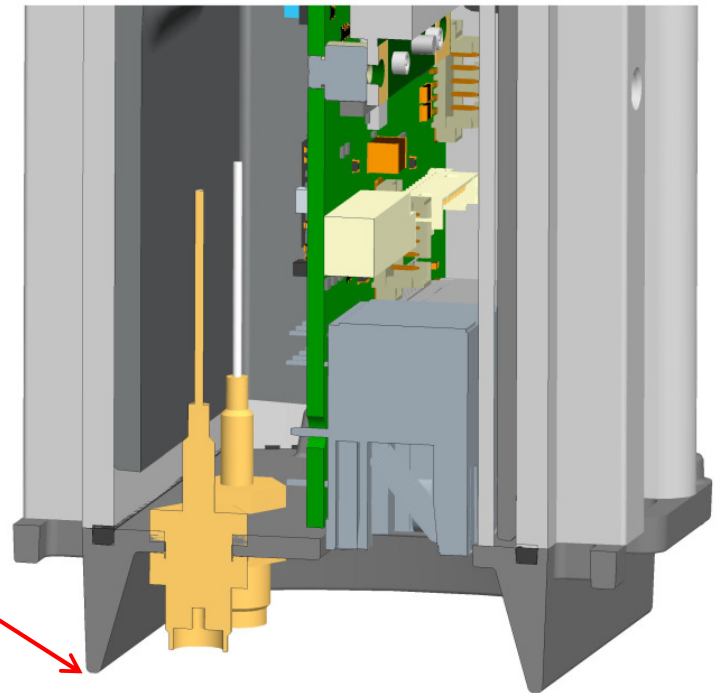

GARDEROS.

R-2700 Series

RUGGEDISED ROUTER

for installation in street light poles and vehicles

WWW.GARDEROS.COM

Garderos R-2700 Series: Hardware features

figure: Garderos R-2722 C00 (3xLAN/4G/WLAN)

- compact Aluminum pressure die-casting housing (top side: IP67, bottom side: IP43)
- Housing dimensions (HxD): 61x122,5mm, Diameter: 99mm
- mounting: mounting loops for cable straps (alternative: H-rail-mounting via extra mounting bracket and H-rail-clip)
- Extended temperature range: -40 °C to +75 °C
- wide range of input voltages: 12 to 60 VDC
- Low power consumption: ~4 bis 10 W
- 2x 10/100/1000BaseT Ethernet, 1x RS-232 Konsole, Optional: add. 1x 10/100/1000BaseT Ethernet or 1x SFP
- “Dual radio” – supports two radio modules simultaneous
- broad range of different assembly variants:
 - radio modules: 2G/3G, 2G/3G/4G, CDMA450, LTE450
 - WiFi modules: 802.11n a/b/g or 802.11n b/g
- Performant CPU: 800MHz (opt. 1,2Ghz Dual Core) and 256 MB DDR3 RAM
- On board SLC NAND FLASH 256 MB
- Hardware Watchdog (integrated Microcontroller)

R-2700 Series: Dimensions - router -> 61x122,5mm (HxD); Diameter: 99mm

R-2700 Series: Drip edge for electrical connections

drip edge -
extended in front
by 10 mm

R-2700 Series: Mounting option I Standard mounting position by loops with the help of cable straps

Mounting on power cables within street light poles via loops (6 loops each on top- /bottom-side) with the help of cable straps)

top side (IP67)
Cover panel for SIM-cards

Bottom side (IP41)
interface side

R-2700 Series: Mounting option II
H-rail mounting with the help of H-rail-clips

M4 metric thread
on bottom

H-rail mounting possible with help of H-rail-clips
on bottom

R-2700 Series: Mounting option III

H-rail mounting with the help of a mounting bracket and a H-rail-clip.