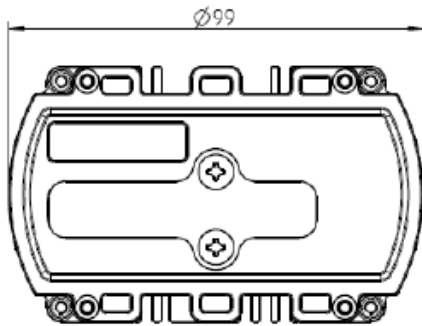

GARDEROS.

R-2700 Series

RUGGEDISED ROUTER

for installation in street light poles and vehicles

WWW.GARDEROS.COM

Garderos R-2700 Series: Hardware features

figure: Garderos R-2722 C00 (3xLAN/4G/WLAN)

- compact Aluminum pressure die-casting housing (top side: IP67, bottom side: IP43)
- Housing dimensions (HxD): 61x122,5mm, Diameter: 99mm
- mounting: mounting loops for cable straps (alternative: H-rail-mounting via extra mounting bracket and H-rail-clip)
- Extended temperature range: -40 °C to +75 °C
- wide range of input voltages: 12 to 60 VDC
- Low power consumption: ~4 bis 10 W
- 2x 10/100/1000BaseT Ethernet, 1x RS-232 Konsole, Optional: add. 1x 10/100/1000BaseT Ethernet or 1x SFP
- “Dual radio” – supports two radio modules simultaneous
- broad range of different assembly variants:
 - radio modules: 2G/3G, 2G/3G/4G, CDMA450, LTE450
 - WiFi modules: 802.11n a/b/g or 802.11n b/g
- Performant CPU: 800MHz (opt. 1,2Ghz Dual Core) and 256 MB DDR3 RAM
- On board SLC NAND FLASH 256 MB
- Hardware Watchdog (integrated Microcontroller)

R-2700 Series: Dimensions - router -> 61x122,5mm (HxD); Diameter: 99mm

R-2700 Series: Drip edge for electrical connections

drip edge -
extended in front
by 10 mm

R-2700 Series: Mounting option I Standard mounting position by loops with the help of cable straps

Mounting on power cables within street light poles via loops (6 loops each on top- /bottom-side) with the help of cable straps)

top side (IP67)
Cover panel for SIM-cards

Bottom side (IP41)
interface side

rectangular mounting bracket

R-2700 Series: Dimensions – router, mounting bracket and H-rail-clip -> 110,2x63x122,5mm (WxHxD)

R-2700 Series: DC-plug with +/- label by PHOENIX CONTACT