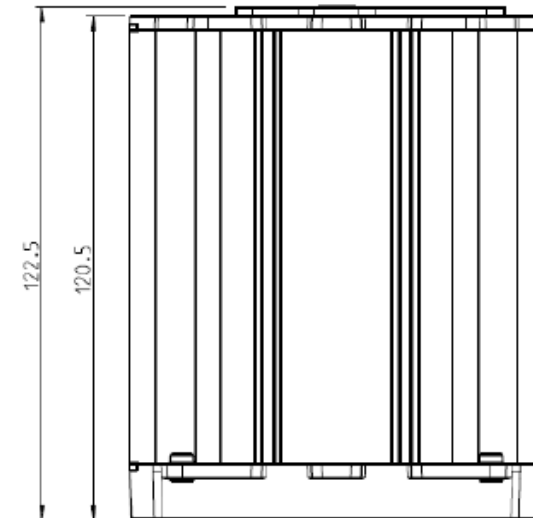

GARDEROS.

R-2700 Series

RUGGEDISED ROUTER

for installation in street light poles and vehicles

WWW.GARDEROS.COM

Garderos R-2700 Series: Hardware features

figure: Garderos R-2722 C00 (3xLAN/4G/WLAN)

- compact Aluminum pressure die-casting housing (top side: IP67, bottom side: IP43)
- Housing dimensions (HxD): 61x122,5mm, Diameter: 99mm
- mounting: mounting loops for cable straps (alternative: H-rail-mounting via extra mounting bracket and H-rail-clip)
- Extended temperature range: -40 °C to +75 °C
- wide range of input voltages: 12 to 60 VDC
- Low power consumption: ~4 bis 10 W
- 2x 10/100/1000BaseT Ethernet, 1x RS-232 Konsole, Optional: add. 1x 10/100/1000BaseT Ethernet or 1x SFP
- “Dual radio” – supports two radio modules simultaneous
- broad range of different assembly variants:
 - radio modules: 2G/3G, 2G/3G/4G, CDMA450, LTE450
 - WiFi modules: 802.11n a/b/g or 802.11n b/g
- Performant CPU: 800MHz (opt. 1,2Ghz Dual Core) and 256 MB DDR3 RAM
- On board SLC NAND FLASH 256 MB
- Hardware Watchdog (integrated Microcontroller)

R-2700 Series: Dimensions - router -> 61x122,5mm (HxD); Diameter: 99mm

R-2700 Series: Drip edge for electrical connections

drip edge -
extended in front
by 10 mm

R-2700 Series: Mounting option I Standard mounting position by loops with the help of cable straps

Mounting on power cables within street light poles via loops (6 loops each on top- /bottom-side) with the help of cable straps)

top side (IP67)
Cover panel for SIM-cards

Bottom side (IP41)
interface side

rectangular mounting bracket

R-2700 Series: Dimensions – router, mounting bracket and H-rail-clip -> 110,2x63x122,5mm (WxHxD)

R-2700 Series: DC-plug with +/- label by PHOENIX CONTACT