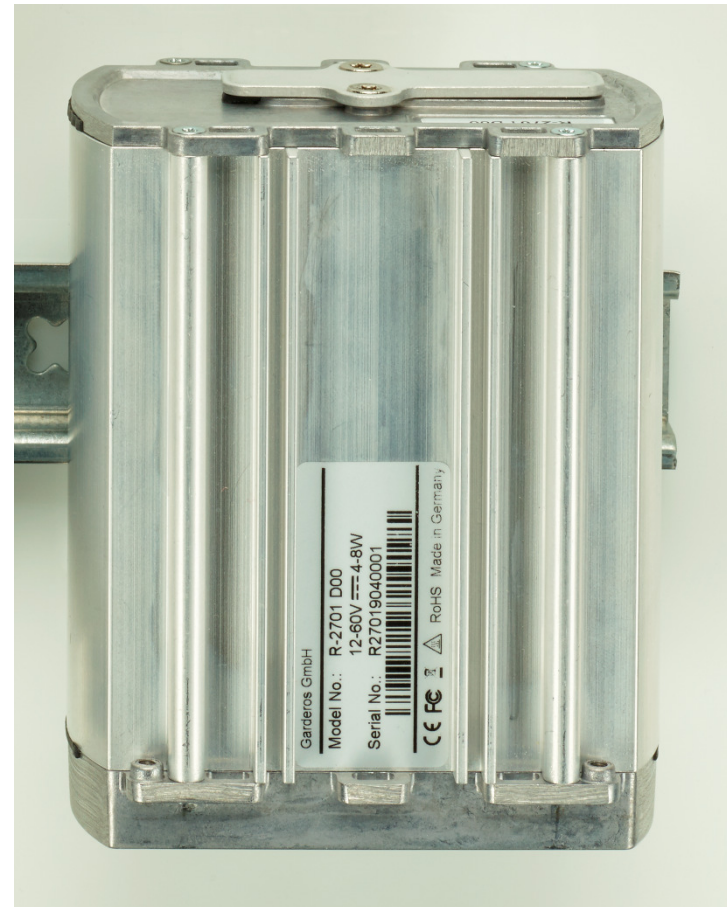

GARDEROS.

R-2700 Series

RUGGEDISED ROUTER

for installation in street light poles and vehicles

WWW.GARDEROS.COM

Garderos R-2700 Series: Hardware features

figure: Garderos R-2722 C00 (3xLAN/4G/WLAN)

- compact Aluminum pressure die-casting housing (top side: IP67, bottom side: IP43)
- Housing dimensions (HxD): 61x122,5mm, Diameter: 99mm
- mounting: mounting loops for cable straps (alternative: H-rail-mounting via extra mounting bracket and H-rail-clip)
- Extended temperature range: -40 °C to +75 °C
- wide range of input voltages: 12 to 60 VDC
- Low power consumption: ~4 bis 10 W
- 2x 10/100/1000BaseT Ethernet, 1x RS-232 Konsole, Optional: add. 1x 10/100/1000BaseT Ethernet or 1x SFP
- “Dual radio” – supports two radio modules simultaneous
- broad range of different assembly variants:
 - radio modules: 2G/3G, 2G/3G/4G, CDMA450, LTE450
 - WiFi modules: 802.11n a/b/g or 802.11n b/g
- Performant CPU: 800MHz (opt. 1,2Ghz Dual Core) and 256 MB DDR3 RAM
- On board SLC NAND FLASH 256 MB
- Hardware Watchdog (integrated Microcontroller)

R-2700 Series: Dimensions - router -> 61x122,5mm (HxD); Diameter: 99mm

R-2700 Series: Drip edge for electrical connections

drip edge -
extended in front
by 10 mm

R-2700 Series: Mounting option I Standard mounting position by loops with the help of cable straps

Mounting on power cables within street light poles via loops (6 loops each on top- /bottom-side) with the help of cable straps)

top side (IP67)
Cover panel for SIM-cards

Bottom side (IP41)
interface side

R-2700 Series: Mounting option II
H-rail mounting with the help of H-rail-clips

M4 metric thread
on bottom

H-rail mounting possible with help of H-rail-clips
on bottom

R-2700 Series: Mounting option III

H-rail mounting with the help of a mounting bracket and a H-rail-clip.