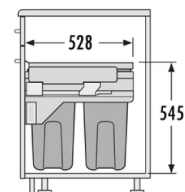

SKETCHES

Marknadsförs i Sverige av

LINFALK
BESLAG & INREDNING

Tel. 013 - 31 40 20
E-post: info@linfalk.se

www.linfalk.se