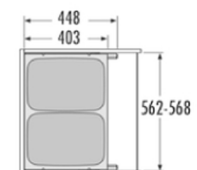

SKETCHES

Marknadsförs i Sverige av

LINFALK
BESLAG & INREDNING

Tel. 013 - 31 40 20
E-post: info@linfalk.se

www.linfalk.se