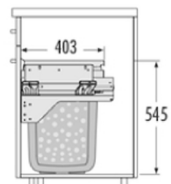

SKETCHES

Marknadsförs i Sverige av

LINFALK
BESLAG & INREDNING

Tel. 013 - 31 40 20
E-post: info@linfalk.se

www.linfalk.se