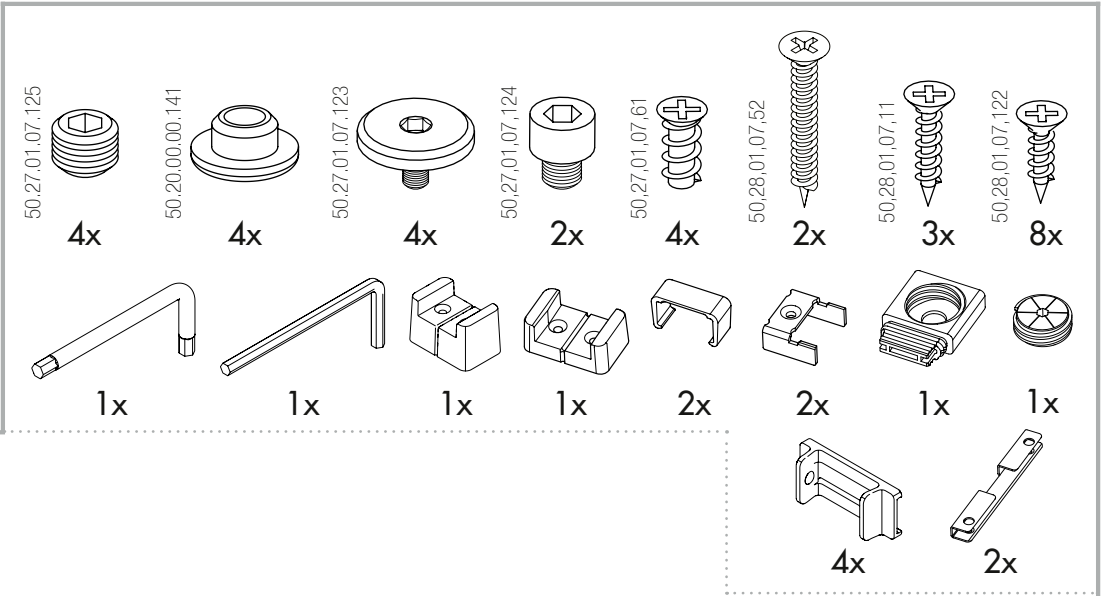

Dedicated

Tools & Boards 200

8812

Tools & Boards 200

Tools & Boards 200

1

2

3

4

5

i

50,28,01,07,122
4x

50,27,01,07,61
4x

6

25 mm

(1) >526 - 532mm!
(2) >538 - 544mm!