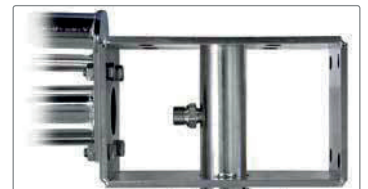

easywash365+ wall boom extension with ceiling boom

Wall boom extension with ceiling boom

- » Designed for washing large vehicles
- » Ceiling boom swivelling 360°, wall boom swivelling by 180°
- » Maintenance-free ball bearing swivels
- » Optionally available counter plate
- » Total length of up to 4,600 mm
- » Max. 275 bar / 120 °C
- » Connection: 3/8" M
- » Material: stainless steel

R+M Nr.

109 790 419 3

High pressure hose for easywash365+ boom extension

3/8" DKR : 3/8" DKR - 90°. 2 SC. DN 8. Black

R+M Nr.

345 154 002 11	↔	2,100
345 154 003 11		3,100

Top connection: robust bracket for safe assembly of the boom

Very robust and welded attachment with an optionally available counter plate for your safety (screws M12)

Pass: high pressure hose for wall boom extension is optionally available