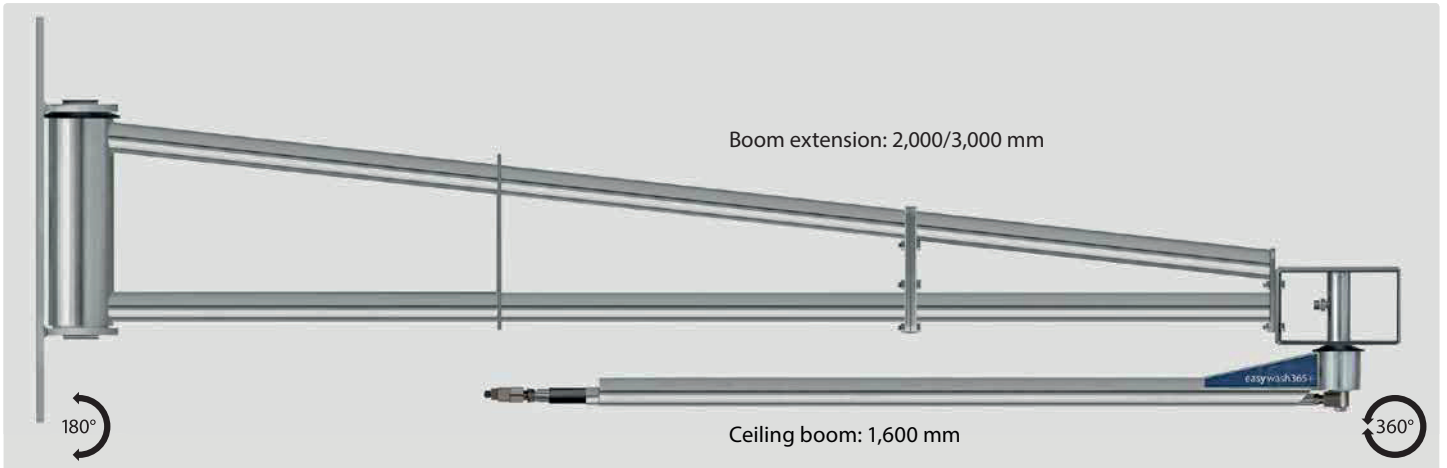

easywash365+ wall boom extension with ceiling boom

Wall boom extension with ceiling boom

- » Designed for washing large vehicles
- » Ceiling boom swivelling 360°, wall boom swivelling by 180°
- » Maintenance-free ball bearing swivels
- » Optionally available counter plate
- » Total length of up to 4,600 mm
- » Max. 275 bar / 120 °C
- » Connection: 3/8" M
- » Material: stainless steel

easywash365+ wall boom extension with ceiling boom

R+M Nr.	↔	⊕	⊖
109 760 972	2,000 + 1,600	3/8" M	3/8" M
109 760 973	3,000 + 1,600	3/8" M	3/8" M

easywash365+ wall boom counter plate

Stainless steel. 10 mm

R+M Nr.

109 790 419 3

High pressure hose for easywash365+ boom extension

3/8" DKR : 3/8" DKR - 90°. 2 SC. DN 8. Black

R+M Nr.

345 154 002 11	↔	2,100
345 154 003 11		3,100

Top connection: robust bracket for safe assembly of the boom

Very robust and welded attachment with an optionally available counter plate for your safety (screws M12)

Pass: high pressure hose for wall boom extension is optionally available