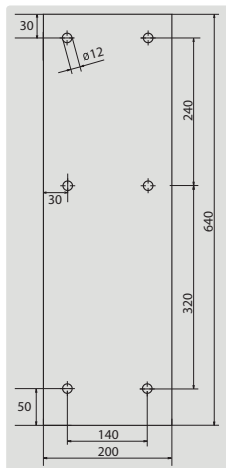

easywash365+ wall boom extension with ceiling boom

R+M Nr.	↔	⊕	⊖
109 760 972	2,000 + 1,600	3/8" M	3/8" M
109 760 973	3,000 + 1,600	3/8" M	3/8" M

easywash365+ wall boom counter plate

Stainless steel. 10 mm

R+M Nr.

109 790 419 3

High pressure hose for easywash365+ boom extension

3/8" DKR : 3/8" DKR - 90°. 2 SC. DN 8. Black

R+M Nr.

345 154 002 11	↔	2,100
345 154 003 11		3,100

Top connection: robust bracket for safe assembly of the boom