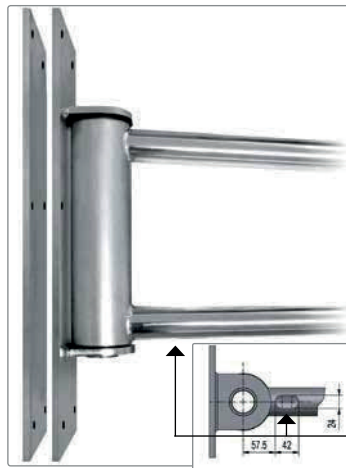

easywash365+ wall boom extension with ceiling boom

Wall boom extension with ceiling boom

- » Designed for washing large vehicles
- » Ceiling boom swivelling 360°, wall boom swivelling by 180°
- » Maintenance-free ball bearing swivels
- » Optionally available counter plate
- » Total length of up to 4,600 mm
- » Max. 275 bar / 120 °C
- » Connection: 3/8" M
- » Material: stainless steel

easywash365+ wall boom extension with ceiling boom

R+M Nr.	↔	⊕	⊖
109 760 972	2,000 + 1,600	3/8" M	3/8" M
109 760 973	3,000 + 1,600	3/8" M	3/8" M

easywash365+ wall boom counter plate

Stainless steel. 10 mm

R+M Nr.

109 790 419 3

High pressure hose for easywash365+ boom extension

3/8" DKR : 3/8" DKR - 90°. 2 SC. DN 8. Black

R+M Nr.

345 154 002 11	↔	2,100
345 154 003 11		3,100

Top connection: robust bracket for safe assembly of the boom

Very robust and welded attachment with an optionally available counter plate for your safety (screws M12)

Pass: high pressure hose for wall boom extension is optionally available