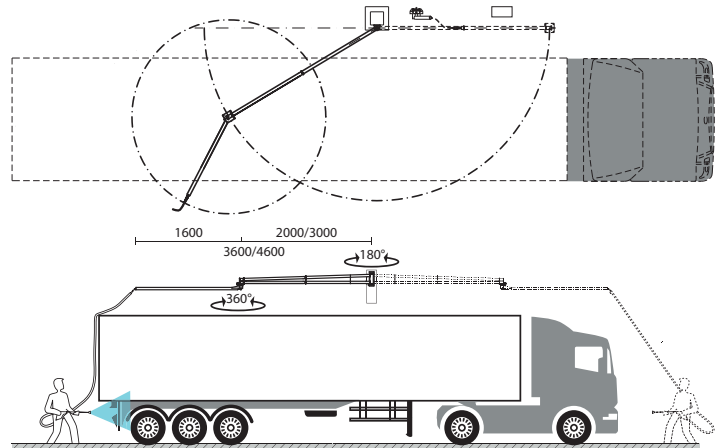

easywash365+ wall boom extension with ceiling boom

Wall boom extension with ceiling boom

- » Designed for washing large vehicles
- » Ceiling boom swivelling 360°, wall boom swivelling by 180°
- » Maintenance-free ball bearing swivels
- » Optionally available counter plate
- » Total length of up to 4,600 mm
- » Max. 275 bar / 120 °C
- » Connection: 3/8" M
- » Material: stainless steel

easywash365+ wall boom extension with ceiling boom

R+M Nr.	↔	⊕	⊖
109 760 972	2,000 + 1,600	3/8" M	3/8" M
109 760 973	3,000 + 1,600	3/8" M	3/8" M

easywash365+ wall boom counter plate

Stainless steel. 10 mm

R+M Nr.

109 790 419 3

High pressure hose for easywash365+ boom extension

3/8" DKR : 3/8" DKR - 90°. 2 SC. DN 8. Black

R+M Nr.

345 154 002 11	↔	2,100
345 154 003 11		3,100

Top connection: robust bracket for safe assembly of the boom

Very robust and welded attachment with an optionally available counter plate for your safety (screws M12)

Pass: high pressure hose for wall boom extension is optionally available