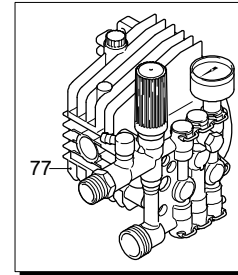

Model 615 K

Version:

Serial number:

Code: **14059**

05/12/2016

Validity	Pos.	Code	Description	Q
	63	850670	Screw	3
	64	1345700	Shaft	1
	65	1120680	O-ring	1
	66	600180	O-ring	1
	67	2022040	Pin	1
	68	2021630	Spring	1
	69	2021650	Washer	1
	70	1260820	O-ring	1
	71	1344830	Fitting	1
	72	42580	TSS Retrofit kit	1
	73	1560520	Spring	1
	74	1250280	Ball	1
	75	480480	O-ring	1
	76	1344620	Fitting	1
	77	1349532	Pump assembly	1
	78	1349132	Head assembly	1
	79	42690	Valve kit adjustment	1
	80	1345040	Plug	3
	81	1981780	Knob	1
	82	3200700	Ring	1
A		43032	Valve kit	1
B		2623	Piston kit	1
C		42696	Oil seal kit	1
D		43033	Water seal kit	1
F		42697	Water seal kit	1