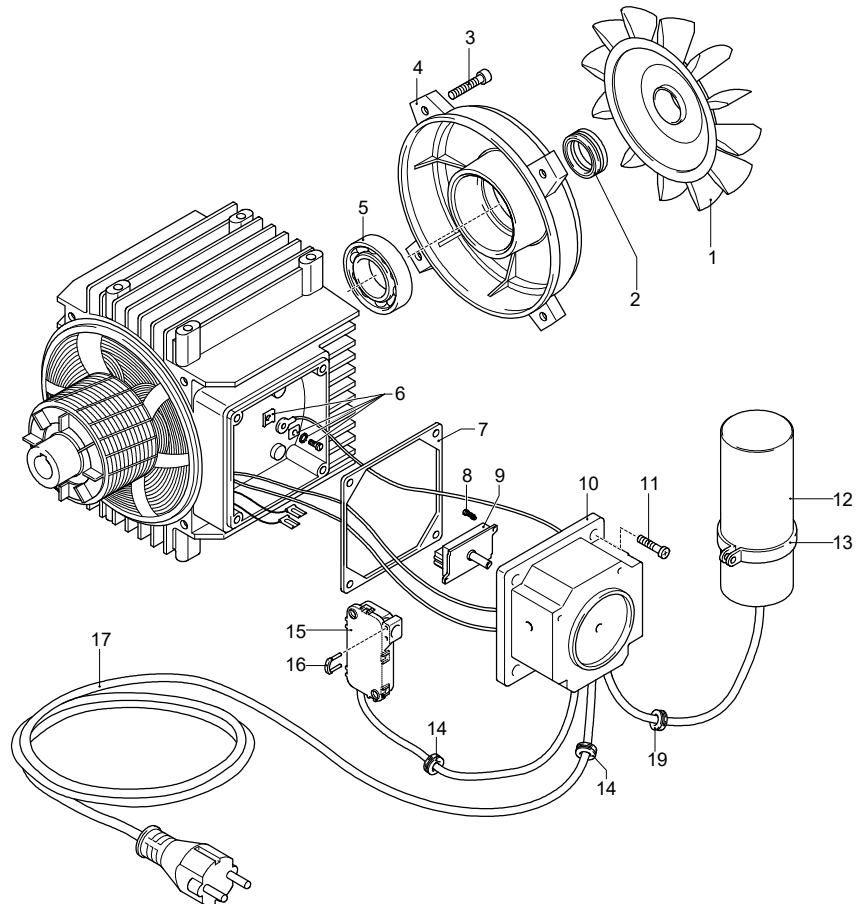

# Model 615 K

Version:

Serial number:

Code: **14059**

05/12/2016

Validity	Pos.	Code	Description	Q
	63	850670	Screw	3
	64	1345700	Shaft	1
	65	1120680	O-ring	1
	66	600180	O-ring	1
	67	2022040	Pin	1
	68	2021630	Spring	1
	69	2021650	Washer	1
	70	1260820	O-ring	1
	71	1344830	Fitting	1
	72	42580	TSS Retrofit kit	1
	73	1560520	Spring	1
	74	1250280	Ball	1
	75	480480	O-ring	1
	76	1344620	Fitting	1
	77	1349532	Pump assembly	1
	78	1349132	Head assembly	1
	79	42690	Valve kit adjustment	1
	80	1345040	Plug	3
	81	1981780	Knob	1
	82	3200700	Ring	1
A		43032	Valve kit	1
B		2623	Piston kit	1
C		42696	Oil seal kit	1
D		43033	Water seal kit	1
F		42697	Water seal kit	1

# Model 615 K

Version:

Serial number:

Code: **14059**

05/12/2016

Validity	Pos.	Code	Description	Q
	1	1260300	Fan	1
	2	1340350	Seal	1
	3	1345180	Screw	4
	4	1345140	Shield	1
	5	1340340	Bearing	1
	6	1269100	Clamp	1
	7	1340780	Gasket	1
	8	2000210	Screw	2
	9	2900420	Switch	1
	10	3780170	Box	1
	11	1261560	Screw	4
	12	1982190	Capacitor	1
	13	1982550	Clamp	1
	14	2021480	Gland	2
	15	2029752	TSS box assembly	1
	16	2022201	Fork	1
	17	4240690	Cable	1
	18	44722	Motor	1
	19	1462900	Gland	1