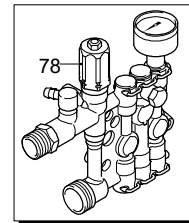

Model 615 K

Version:

Serial number:

Code: **14059**

05/12/2016

Validity	Pos.	Code	Description	Q
	63	850670	Screw	3
	64	1345700	Shaft	1
	65	1120680	O-ring	1
	66	600180	O-ring	1
	67	2022040	Pin	1
	68	2021630	Spring	1
	69	2021650	Washer	1
	70	1260820	O-ring	1
	71	1344830	Fitting	1
	72	42580	TSS Retrofit kit	1
	73	1560520	Spring	1
	74	1250280	Ball	1
	75	480480	O-ring	1
	76	1344620	Fitting	1
	77	1349532	Pump assembly	1
	78	1349132	Head assembly	1
	79	42690	Valve kit adjustment	1
	80	1345040	Plug	3
	81	1981780	Knob	1
	82	3200700	Ring	1
A		43032	Valve kit	1
B		2623	Piston kit	1
C		42696	Oil seal kit	1
D		43033	Water seal kit	1
F		42697	Water seal kit	1