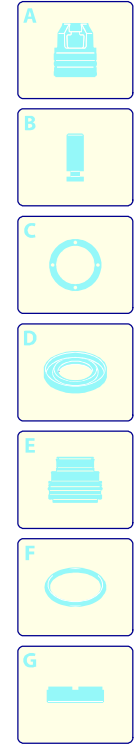

# Model 615 K

Version:

Serial number:

Code: **14059**

05/12/2016

Validity	Pos.	Code	Description	Q
	1	880280	Screw	8
	2	1345340	Handle	1
	3	1345350	Cover	1
	4	1345280	Casing	1
	5	1270960	Detergent hose	1
	6	1341030	Filter	1
	7	3082130	Water coupling kit	1
	8	1345270	Casing	1
	9	1345420	Knob	1
	10	1345330	Guard	1
	11	4240540	Rubber foot	2
	12	2100300	Screw	10
	13	4240590	Screw	2
	14	1345310	Grille	1
	15	1345300	Grille	1
	16	1345290	Support	1
	17	1261570	Screw	1

# Model 615 K

Version:

Serial number:

Code: **14059**

05/12/2016

Validity	Pos.	Code	Description	Q
	1	1345370	Bracket	1
	2	3580180	Knob	1
	3	2100300	Screw	2
	4	3580090	Knob	1
	5	1345360	Push-button	1
	6	2060200	Screw	3
	7	4320050	Accessories carrier	1
	8	50019	Knob	2
	9	4320020	Frame	1
	10	50037	Screw	1
	11	1345470	Spring	1
	12	4320040	Pipe	1
	13	1345180	Screw	6
	14	3600070	Accessories carrier	1
	15	4320010	Frame	1
	16	2480310	Screw	2
	17	4320030	Plate	1
	18	4320220	Vibration damper	2
	19	3000170	Nut	2
	20	2480320	Nut	8
	21	380620	Washer	2
	22	4320270	Guard	2
	23	4320280	Wheel	2