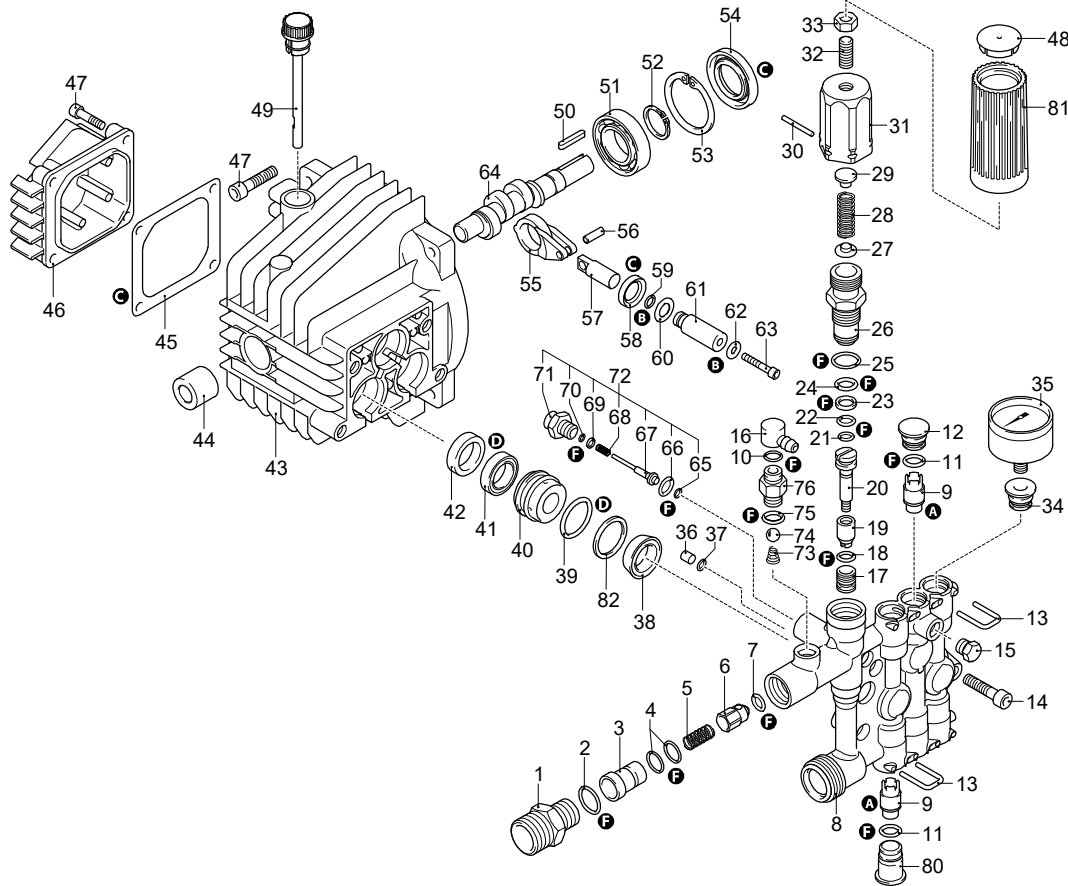

# Model 615 K

Version:

Serial number:

Code: **14059**

05/12/2016

Validity	Pos.	Code	Description	Q
	63	850670	Screw	3
	64	1345700	Shaft	1
	65	1120680	O-ring	1
	66	600180	O-ring	1
	67	2022040	Pin	1
	68	2021630	Spring	1
	69	2021650	Washer	1
	70	1260820	O-ring	1
	71	1344830	Fitting	1
	72	42580	TSS Retrofit kit	1
	73	1560520	Spring	1
	74	1250280	Ball	1
	75	480480	O-ring	1
	76	1344620	Fitting	1
	77	1349532	Pump assembly	1
	78	1349132	Head assembly	1
	79	42690	Valve kit adjustment	1
	80	1345040	Plug	3
	81	1981780	Knob	1
	82	3200700	Ring	1
A		43032	Valve kit	1
B		2623	Piston kit	1
C		42696	Oil seal kit	1
D		43033	Water seal kit	1
F		42697	Water seal kit	1