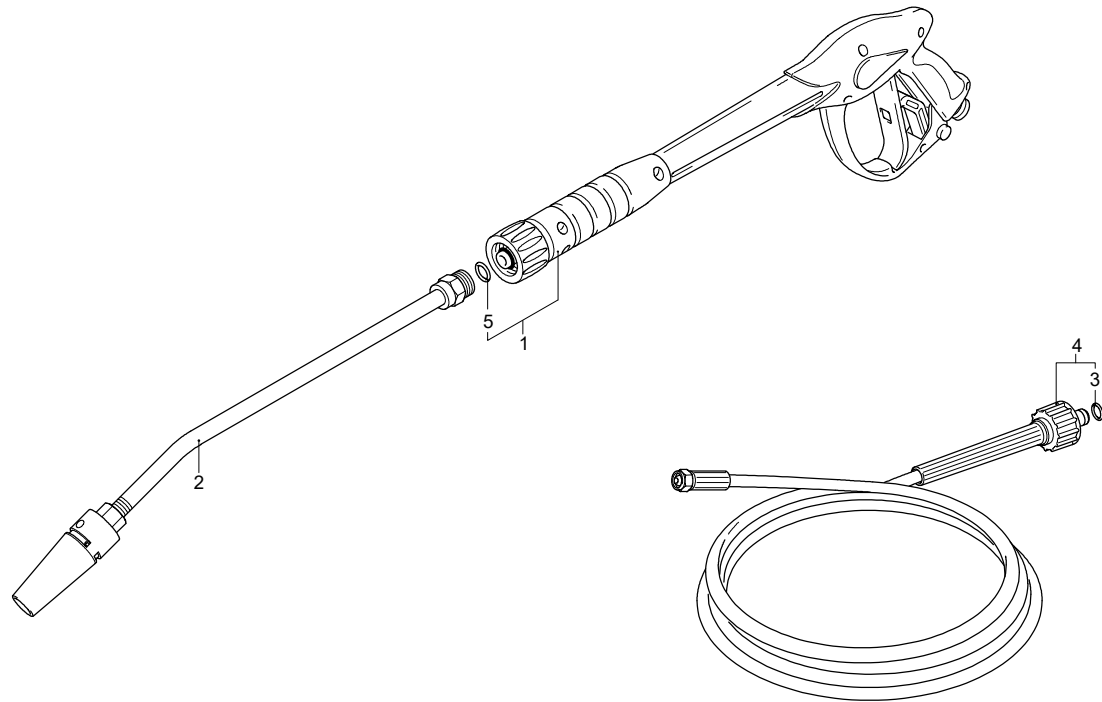

Model 615 K

Version:

Serial number:

Code: **14059**

05/12/2016

Validity	Pos.	Code	Description	Q
	1	40925	Gun	1
	2	41747	Lance+lance head	1
	3	2000770	O-ring	1
	4	3780491	High pressure hose	1
	5	391000	O-ring	1