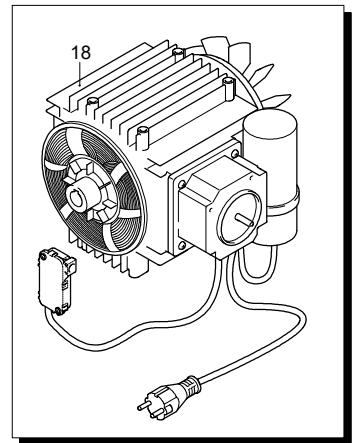

Model 615 K

Version:

Serial number:

Code: **14059**

05/12/2016

Validity	Pos.	Code	Description	Q
	1	1260300	Fan	1
	2	1340350	Seal	1
	3	1345180	Screw	4
	4	1345140	Shield	1
	5	1340340	Bearing	1
	6	1269100	Clamp	1
	7	1340780	Gasket	1
	8	2000210	Screw	2
	9	2900420	Switch	1
	10	3780170	Box	1
	11	1261560	Screw	4
	12	1982190	Capacitor	1
	13	1982550	Clamp	1
	14	2021480	Gland	2
	15	2029752	TSS box assembly	1
	16	2022201	Fork	1
	17	4240690	Cable	1
	18	44722	Motor	1
	19	1462900	Gland	1

UN_CE_0910-MQ