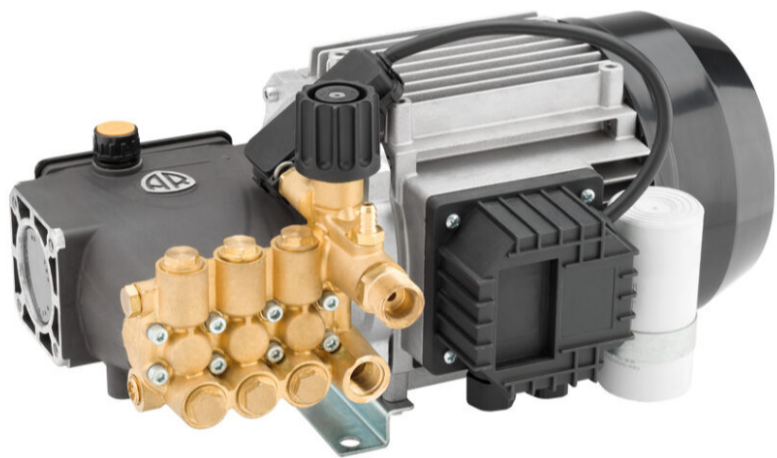

6 Series 671

sku: 14697

DESCRIPTION

High pressure washer with triplex pump with ceramic pistons and connecting rod system. Automatic by-pass valve with pump head pressure discharge. Single-phase induction motor with thermal protection. Pressure adjustment. Pressure gauge. Built-in detergent suction. Electric cable length 5m

brass head

total stop
system

rod-crank
pump

SPF
Self
Priming
FUNCTION

self priming
function

PERFORMANCE

TECHNICAL PROPERTIES

AR CODE	14697	Max pressure (bar)	180
Max flow rate (l/h)	510	Absorbed power (kW)	2,9
Revolutions / min (rpm)	2600	Voltage (V)	220-240
Frequency (Hz)	1~50	Max inlet water temperature (°C)	50
Net weight (kg)	23,6	Unit size (mm) LxWxH	380x239x260
Gross weight (Kg)	25,8	Packaging size (mm) LxWxH	507x267x330
Pallet qty	24	20 feet container qty	672
40 feet container qty	1407	Truck qty	792

PUMP DETAILS

HJRS-0

- Triplex pump with tempered stainless steel ceramic coated pistons and connecting rod system with brass pump head
- Automatic by-pass valve with pump head pressure discharge
- Single-phase induction motor with thermal protection
- Remote control for total shut-down of high pressure washer
- Inlet water suction from tank by self priming function