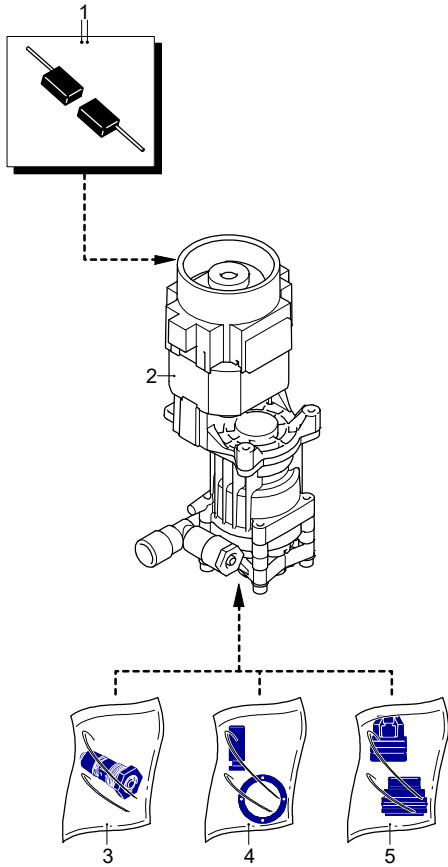

Model 4.0 ARBC

Version:

Serial number:

Code: **14792**

12/02/2019

220-230 V - 50/60 Hz

schuko

Validity	Pos.	Code	Description	Q
	1	3480170	Brush kit for motor	1
	2	4580960	Electric pump assembly	1
	3	4580950	TSS plug kit	1
	4	3480150	Piston + seals kit	2
	5	3480140	Valves + seals kit	2
	6	4580970	Electric pump assembly	1
	7	4580940	TSS kit	1
	8	3082580	Brush kit for motor	1

1

2