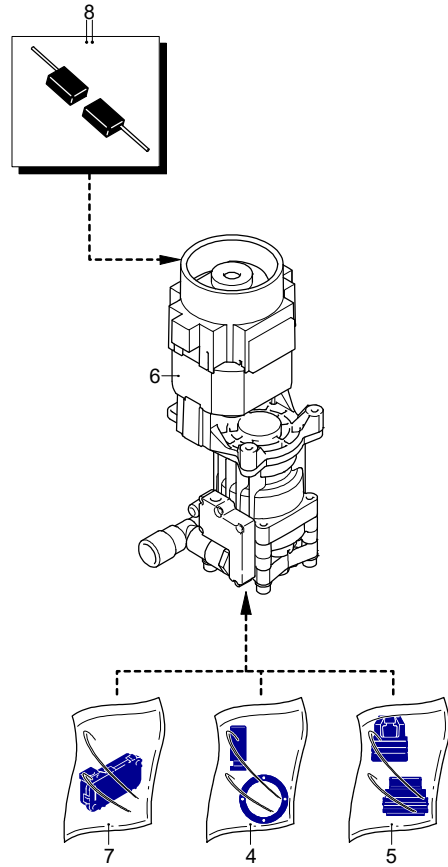

Model 4.0 ARBC

Version:

Serial number:

Code: **14792**

12/02/2019

220-230 V - 50/60 Hz

schuko

Validity	Pos.	Code	Description	Q
	1	3480170	Brush kit for motor	1
	2	4580960	Electric pump assembly	1
	3	4580950	TSS plug kit	1
	4	3480150	Piston + seals kit	2
	5	3480140	Valves + seals kit	2
	6	4580970	Electric pump assembly	1
	7	4580940	TSS kit	1
	8	3082580	Brush kit for motor	1

1

2