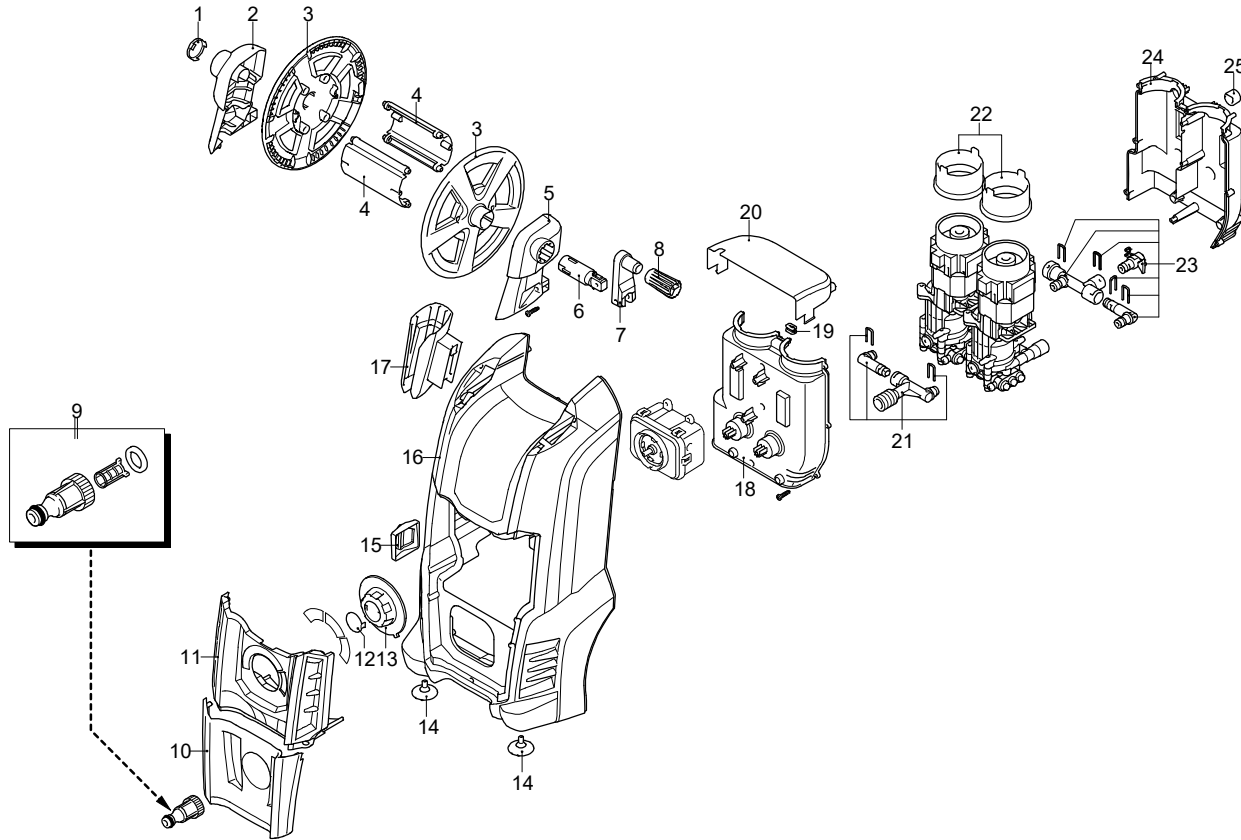

# Model 4.0 ARBC

Version:

Serial number:

Code: **14792**

12/02/2019

Validity	Pos.	Code	Description	Q
	1	4820920	Guard	1
	2	4580540	Bracket	1
	3	4101680	Plate	2
	4	4102120	Support	2
	5	4580550	Bracket	1
	6	4101750	Hub pin	1
	7	4101660	Lever	1
	8	4101673	Knob	1
	9	3082130	Water coupling kit	1
	10	4580530	Guard	1
	11	4580520	Guard	1
	12	4580800	Plug	1
	13	4580670	Knob	1
	14	4381640	Rubber foot	2
	15	4580630	Lock	1
	16	4580500	Casing	1
	17	4580590	Accessories carrier	1
	18	4580640	Conveyor	1
	19	4580660	Gland	1
	20	4580840	Guard	1
	21	4580900	Suction kit	1
	22	4380180	Guard	2
	23	4580910	Delivery kit	1
	24	4580650	Conveyor	1
	25	4580870	Rubber foot	4

# Model 4.0 ARBC

Version:

Serial number:

Code: **14792**

12/02/2019

220-230 V - 50/60 Hz

schuko

Validity	Pos.	Code	Description	Q
	1	4580610	Knob	1
	2	4580600	Handle	1
	3	4580770	Pipe	2
	4	4821080	Guide	2
	5	4381111	Guard	2
	6	4381100	Wheel	2
	7	4580880	Axle	1
	8	4821020	Spring	1
	9	4821110	Hook	1
	10	4220271	Lever	1
	11	4580560	Base	1
	12	4580570	Cover	2
	13	4220280	Accessories carrier	1
	14	4100180	Lever	1
	15	4580780	Guard	1
	16	4580760	Porta-accessori	1
	17	4580620	Porta-accessori	1
	18	2180330	Rubber foot	2

# Model 4.0 ARBC

Version:

Serial number:

Code: **14792**

12/02/2019

220-230 V - 50/60 Hz

schuko

Validity	Pos.	Code	Description	Q
	1	3480170	Brush kit for motor	1
	2	4580960	Electric pump assembly	1
	3	4580950	TSS plug kit	1
	4	3480150	Piston + seals kit	2
	5	3480140	Valves + seals kit	2
	6	4580970	Electric pump assembly	1
	7	4580940	TSS kit	1
	8	3082580	Brush kit for motor	1

# Model 4.0 ARBC

Version:

Serial number:

Code: **14792**

12/02/2019

220-230 V - 50/60 Hz

schuko

Validity	Pos.	Code	Description	Q
	1	4381482	Gun	1
	2	3083700	O-ring	2
	3	4381492	Extension	1
	4	4580980	Tank	1
	5	3083370	O-ring	4
	6	4581000	Lance head	1
	7	4581010	Lance heads-holder	1
	8	4580990	Rotopower head	2
	9	3083400	O-ring	2
	10	4581030	High pressure hose	1