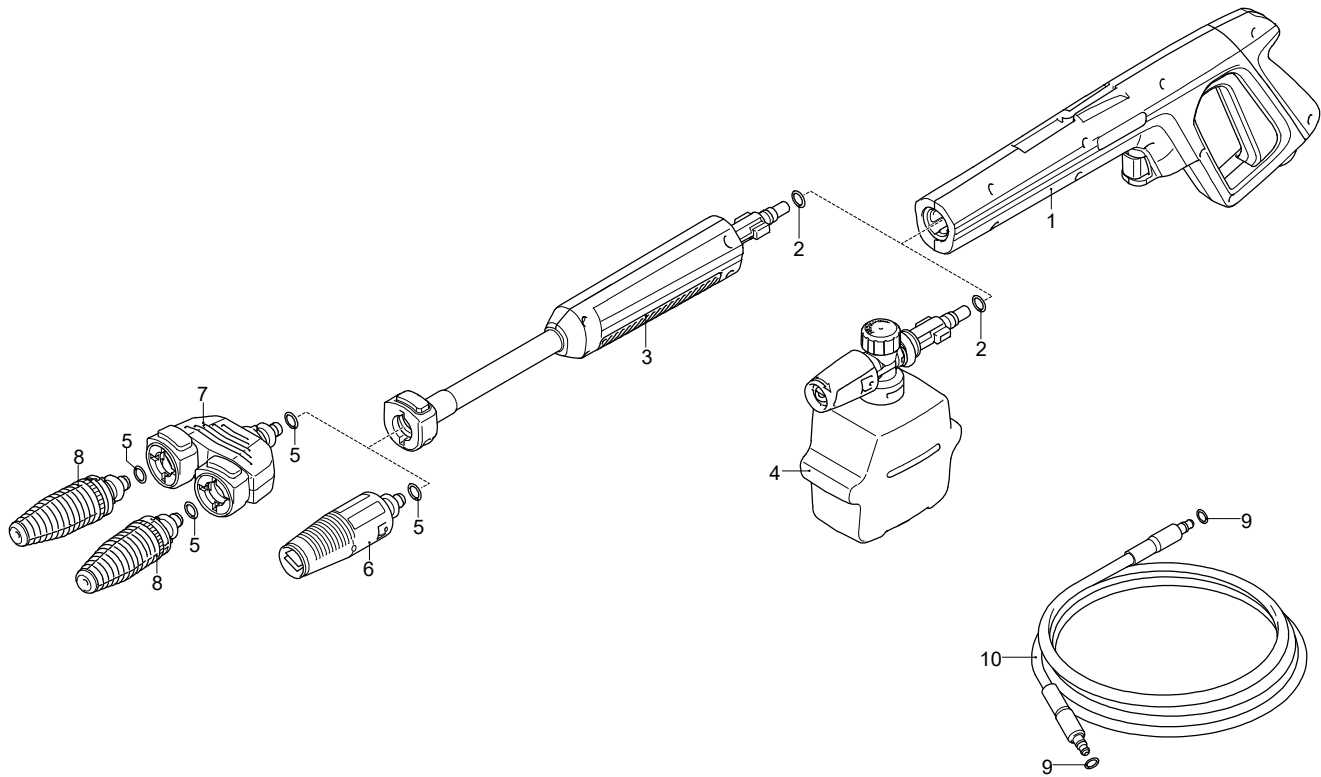

Model 4.0 ARBC

Version:

Serial number:

Code: **14792**

12/02/2019

220-230 V - 50/60 Hz

schuko

Validity	Pos.	Code	Description	Q
	1	4381482	Gun	1
	2	3083700	O-ring	2
	3	4381492	Extension	1
	4	4580980	Tank	1
	5	3083370	O-ring	4
	6	4581000	Lance head	1
	7	4581010	Lance heads-holder	1
	8	4580990	Rotopower head	2
	9	3083400	O-ring	2
	10	4581030	High pressure hose	1