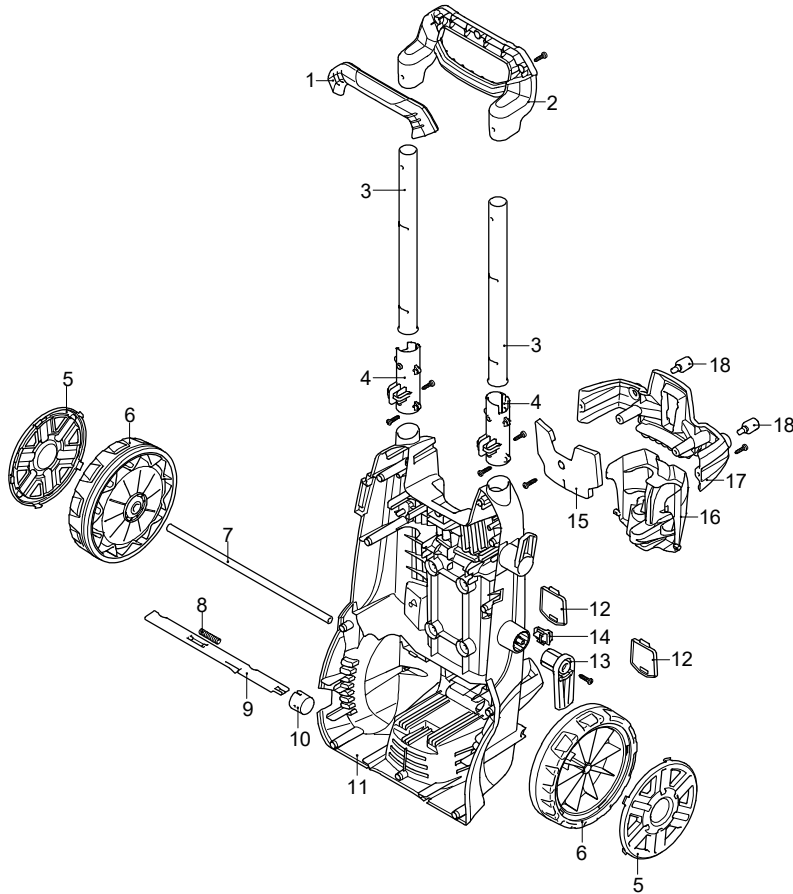

# Model 4.0 ARBC

Version:

Serial number:

Code: **14792**

12/02/2019

Validity	Pos.	Code	Description	Q
	1	4820920	Guard	1
	2	4580540	Bracket	1
	3	4101680	Plate	2
	4	4102120	Support	2
	5	4580550	Bracket	1
	6	4101750	Hub pin	1
	7	4101660	Lever	1
	8	4101673	Knob	1
	9	3082130	Water coupling kit	1
	10	4580530	Guard	1
	11	4580520	Guard	1
	12	4580800	Plug	1
	13	4580670	Knob	1
	14	4381640	Rubber foot	2
	15	4580630	Lock	1
	16	4580500	Casing	1
	17	4580590	Accessories carrier	1
	18	4580640	Conveyor	1
	19	4580660	Gland	1
	20	4580840	Guard	1
	21	4580900	Suction kit	1
	22	4380180	Guard	2
	23	4580910	Delivery kit	1
	24	4580650	Conveyor	1
	25	4580870	Rubber foot	4

# Model 4.0 ARBC

Version:

Serial number:

Code: **14792**

12/02/2019

220-230 V - 50/60 Hz

schuko

Validity	Pos.	Code	Description	Q
	1	4580610	Knob	1
	2	4580600	Handle	1
	3	4580770	Pipe	2
	4	4821080	Guide	2
	5	4381111	Guard	2
	6	4381100	Wheel	2
	7	4580880	Axle	1
	8	4821020	Spring	1
	9	4821110	Hook	1
	10	4220271	Lever	1
	11	4580560	Base	1
	12	4580570	Cover	2
	13	4220280	Accessories carrier	1
	14	4100180	Lever	1
	15	4580780	Guard	1
	16	4580760	Porta-accessori	1
	17	4580620	Porta-accessori	1
	18	2180330	Rubber foot	2

# Model 4.0 ARBC

Version:

Serial number:

Code: **14792**

12/02/2019

220-230 V - 50/60 Hz

schuko

Validity	Pos.	Code	Description	Q
	1	3480170	Brush kit for motor	1
	2	4580960	Electric pump assembly	1
	3	4580950	TSS plug kit	1
	4	3480150	Piston + seals kit	2
	5	3480140	Valves + seals kit	2
	6	4580970	Electric pump assembly	1
	7	4580940	TSS kit	1
	8	3082580	Brush kit for motor	1