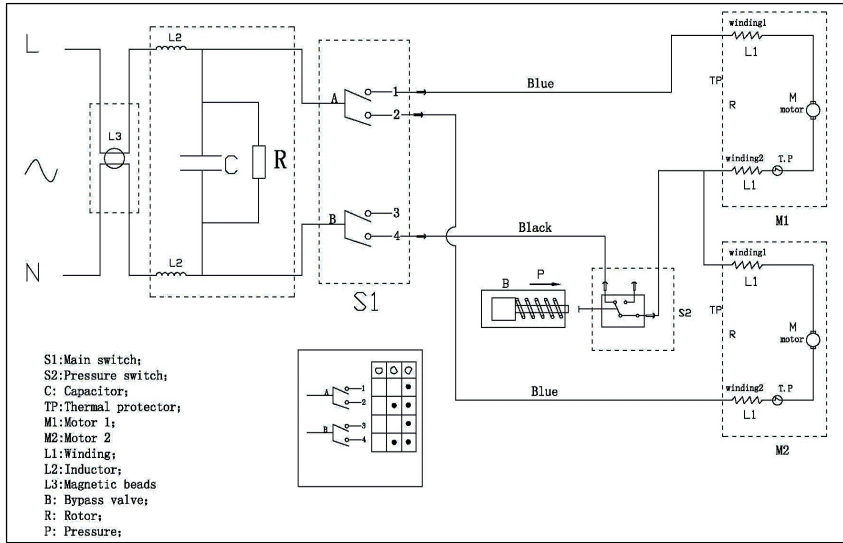

# Model 4.0 ARBC

Version:

Serial number:

Code: **14792**

12/02/2019

220-230 V - 50/60 Hz

schuko

Validity	Pos.	Code	Description	Q
	1	4380840	Cover	1
	2	2180670	O-ring	1
	3	4580050	Switch	1
	4	4580660	Gland	1
	5	4580680	Box	1
	6	2021480	Gland	1
	7	3080580	Cable gland	1
	8	4580930	Cable	1

# Model 4.0 ARBC

Version:

Serial number:

Code: **14792**

12/02/2019

220-230 V - 50/60 Hz

schuko

Validity	Pos.	Code	Description	Q
	1	4381482	Gun	1
	2	3083700	O-ring	2
	3	4381492	Extension	1
	4	4580980	Tank	1
	5	3083370	O-ring	4
	6	4581000	Lance head	1
	7	4581010	Lance heads-holder	1
	8	4580990	Rotopower head	2
	9	3083400	O-ring	2
	10	4581030	High pressure hose	1