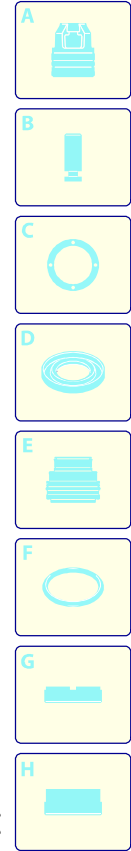

Model 5.0 ARBC

Version:

Serial number:

Code: **14793**

01/07/2020

UN_CE_2710-AK

Validity	Pos.	Code	Description	Q
	1	4820410	Cover	1
	2	4580540	Bracket	1
	3	4101770	Plate	2
	4	4101730	Support	2
	5	4580550	Bracket	1
	6	4101750	Hub pin	1
	7	4101660	Lever	1
	8	4101673	Knob	1
	9	3082130	Water coupling kit	1
	10	4580530	Guard	1
	11	4580520	Guard	1
	12	4580800	Plug	1
	13	4580670	Knob	1
	14	4381640	Rubber foot	2
	15	4580630	Lock	1
	16	4580500	Casing	1
	17	4580590	Accessories carrier	1
	18	4580640	Conveyor	1
	19	4580660	Gland	1
	20	4580840	Guard	1
	21	4580900	Suction kit	1
	22	4380180	Guard	2
	23	4580911	Delivery kit	1
	24	4580650	Conveyor	1
	25	4580870	Rubber foot	4
	26	4581060	High pressure hose	1
	27	4581020	Fitting	1
	28	4101520	Fork	2
	29	4101710	Ring	2
	30	4101760	Fitting	1

Model 5.0 ARBC

Version:

Serial number:

Code: **14793**

01/07/2020

220-230 V - 50/60 Hz

schuko

Validity	Pos.	Code	Description	Q
	1	4580610	Knob	1
	2	4580600	Handle	1
	3	4580770	Pipe	2
	4	4821080	Guide	2
	5	4381111	Guard	2
	6	4381100	Wheel	2
	7	4580880	Axle	1
	8	4821020	Spring	1
	9	4821110	Hook	1
	10	4220271	Lever	1
	11	4580560	Base	1
	12	4580570	Cover	2
	13	4220280	Accessories carrier	1
	14	4100180	Lever	1
	15	4580780	Guard	1
	16	4580760	Accessories carrier	1
	17	4580620	Accessories carrier	1
	18	2180330	Rubber foot	2

Model 5.0 ARBC

Version:

Serial number:

Code: **14793**

01/07/2020

220-230 V - 50/60 Hz

schuko

Validity	Pos.	Code	Description	Q
	1	3480170	Brush kit for motor	1
	2	4580960	Electric pump assembly	1
	3	4580950	TSS plug kit	1
	4	3480150	Piston + seals kit	2
	5	3480140	Valves + seals kit	2
	6	4580970	Electric pump assembly	1
	7	4580940	TSS kit	1
	8	3082580	Brush kit for motor	1

schuko

Validity	Pos.	Code	Description	Q
	1	4380840	Cover	1
	2	2180670	O-ring	1
	3	4580050	Switch	1
	4	4580660	Gland	1
	5	4580680	Box	1
	6	2021480	Gland	1
	7	3080580	Cable gland	1
	8	4580930	Cable	1

Model 5.0 ARBC