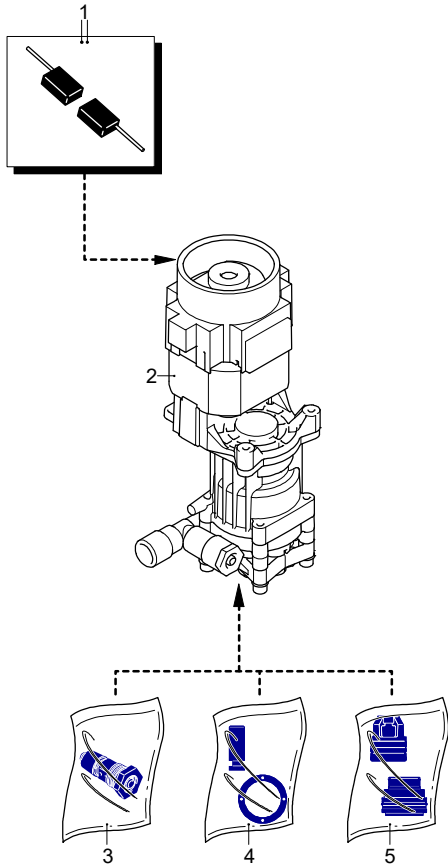

Model 5.0 ARBC

Version:

Serial number:

Code: **14793**

01/07/2020

220-230 V - 50/60 Hz

schuko

Validity	Pos.	Code	Description	Q
	1	3480170	Brush kit for motor	1
	2	4580960	Electric pump assembly	1
	3	4580950	TSS plug kit	1
	4	3480150	Piston + seals kit	2
	5	3480140	Valves + seals kit	2
	6	4580970	Electric pump assembly	1
	7	4580940	TSS kit	1
	8	3082580	Brush kit for motor	1

1

2