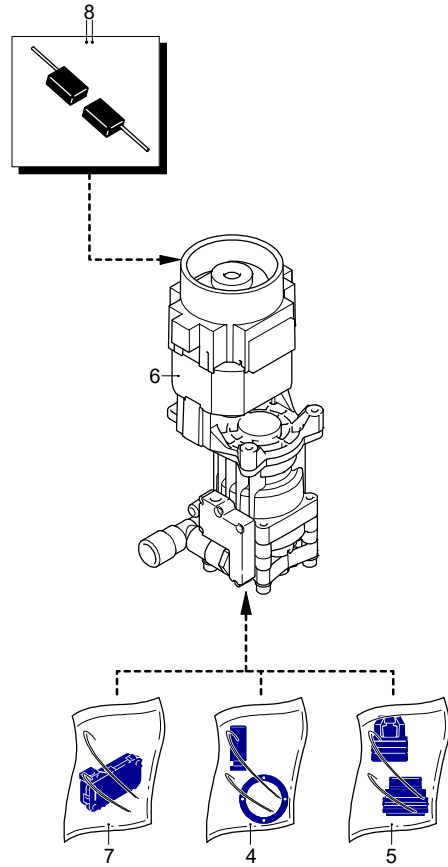

Model 5.0 ARBC

Version:

Serial number:

Code: **14793**

01/07/2020

220-230 V - 50/60 Hz

schuko

Validity	Pos.	Code	Description	Q
	1	3480170	Brush kit for motor	1
	2	4580960	Electric pump assembly	1
	3	4580950	TSS plug kit	1
	4	3480150	Piston + seals kit	2
	5	3480140	Valves + seals kit	2
	6	4580970	Electric pump assembly	1
	7	4580940	TSS kit	1
	8	3082580	Brush kit for motor	1

1

2