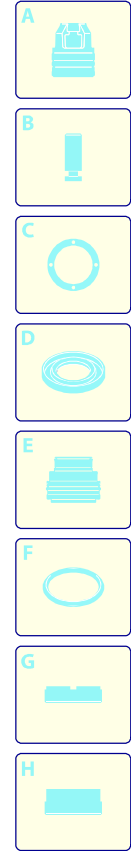

Model 5.0 ARBC

Version:

Serial number:

Code: **14793**

01/07/2020

220-230 V - 50/60 Hz

schuko

Validity	Pos.	Code	Description	Q
	1	3480170	Brush kit for motor	1
	2	4580960	Electric pump assembly	1
	3	4580950	TSS plug kit	1
	4	3480150	Piston + seals kit	2
	5	3480140	Valves + seals kit	2
	6	4580970	Electric pump assembly	1
	7	4580940	TSS kit	1
	8	3082580	Brush kit for motor	1

1

2