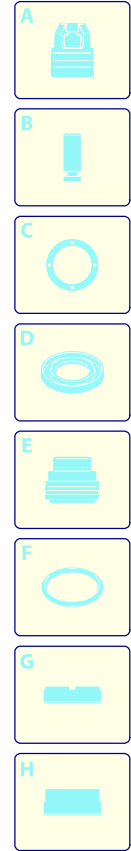

Model 5.0 ARBC

Version:

Serial number:

Code: **14793**

01/07/2020

UN_CE_2710-AK

Validity	Pos.	Code	Description	Q
	1	4820410	Cover	1
	2	4580540	Bracket	1
	3	4101770	Plate	2
	4	4101730	Support	2
	5	4580550	Bracket	1
	6	4101750	Hub pin	1
	7	4101660	Lever	1
	8	4101673	Knob	1
	9	3082130	Water coupling kit	1
	10	4580530	Guard	1
	11	4580520	Guard	1
	12	4580800	Plug	1
	13	4580670	Knob	1
	14	4381640	Rubber foot	2
	15	4580630	Lock	1
	16	4580500	Casing	1
	17	4580590	Accessories carrier	1
	18	4580640	Conveyor	1
	19	4580660	Gland	1
	20	4580840	Guard	1
	21	4580900	Suction kit	1
	22	4380180	Guard	2
	23	4580911	Delivery kit	1
	24	4580650	Conveyor	1
	25	4580870	Rubber foot	4
	26	4581060	High pressure hose	1
	27	4581020	Fitting	1
	28	4101520	Fork	2
	29	4101710	Ring	2
	30	4101760	Fitting	1

Model 5.0 ARBC

Version:

Serial number:

Code: **14793**

01/07/2020

220-230 V - 50/60 Hz

schuko

Validity	Pos.	Code	Description	Q
	1	4580610	Knob	1
	2	4580600	Handle	1
	3	4580770	Pipe	2
	4	4821080	Guide	2
	5	4381111	Guard	2
	6	4381100	Wheel	2
	7	4580880	Axle	1
	8	4821020	Spring	1
	9	4821110	Hook	1
	10	4220271	Lever	1
	11	4580560	Base	1
	12	4580570	Cover	2
	13	4220280	Accessories carrier	1
	14	4100180	Lever	1
	15	4580780	Guard	1
	16	4580760	Accessories carrier	1
	17	4580620	Accessories carrier	1
	18	2180330	Rubber foot	2

Model 5.0 ARBC

Version:

Serial number:

Code: **14793**

01/07/2020

220-230 V - 50/60 Hz

schuko

Validity	Pos.	Code	Description	Q
	1	3480170	Brush kit for motor	1
	2	4580960	Electric pump assembly	1
	3	4580950	TSS plug kit	1
	4	3480150	Piston + seals kit	2
	5	3480140	Valves + seals kit	2
	6	4580970	Electric pump assembly	1
	7	4580940	TSS kit	1
	8	3082580	Brush kit for motor	1

schuko

Validity	Pos.	Code	Description	Q
	1	4380840	Cover	1
	2	2180670	O-ring	1
	3	4580050	Switch	1
	4	4580660	Gland	1
	5	4580680	Box	1
	6	2021480	Gland	1
	7	3080580	Cable gland	1
	8	4580930	Cable	1

Model 5.0 ARBC