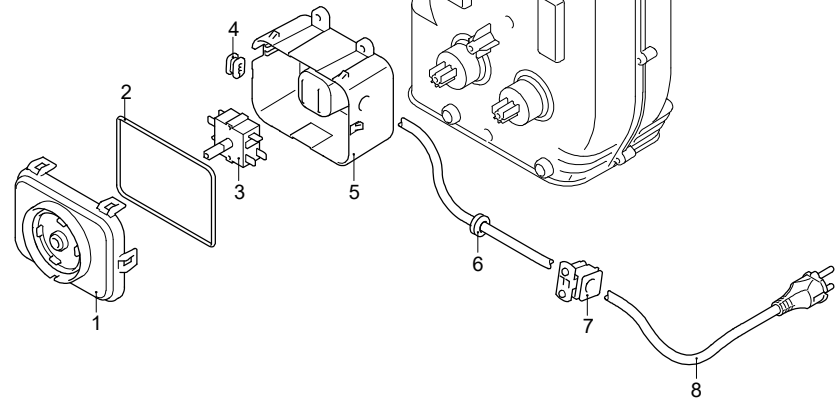

Model 5.0 ARBC

Version:

Serial number:

Code: **14793**

01/07/2020

220-230 V - 50/60 Hz

schuko

Validity	Pos.	Code	Description	Q
	1	4380840	Cover	1
	2	2180670	O-ring	1
	3	4580050	Switch	1
	4	4580660	Gland	1
	5	4580680	Box	1
	6	2021480	Gland	1
	7	3080580	Cable gland	1
	8	4580930	Cable	1