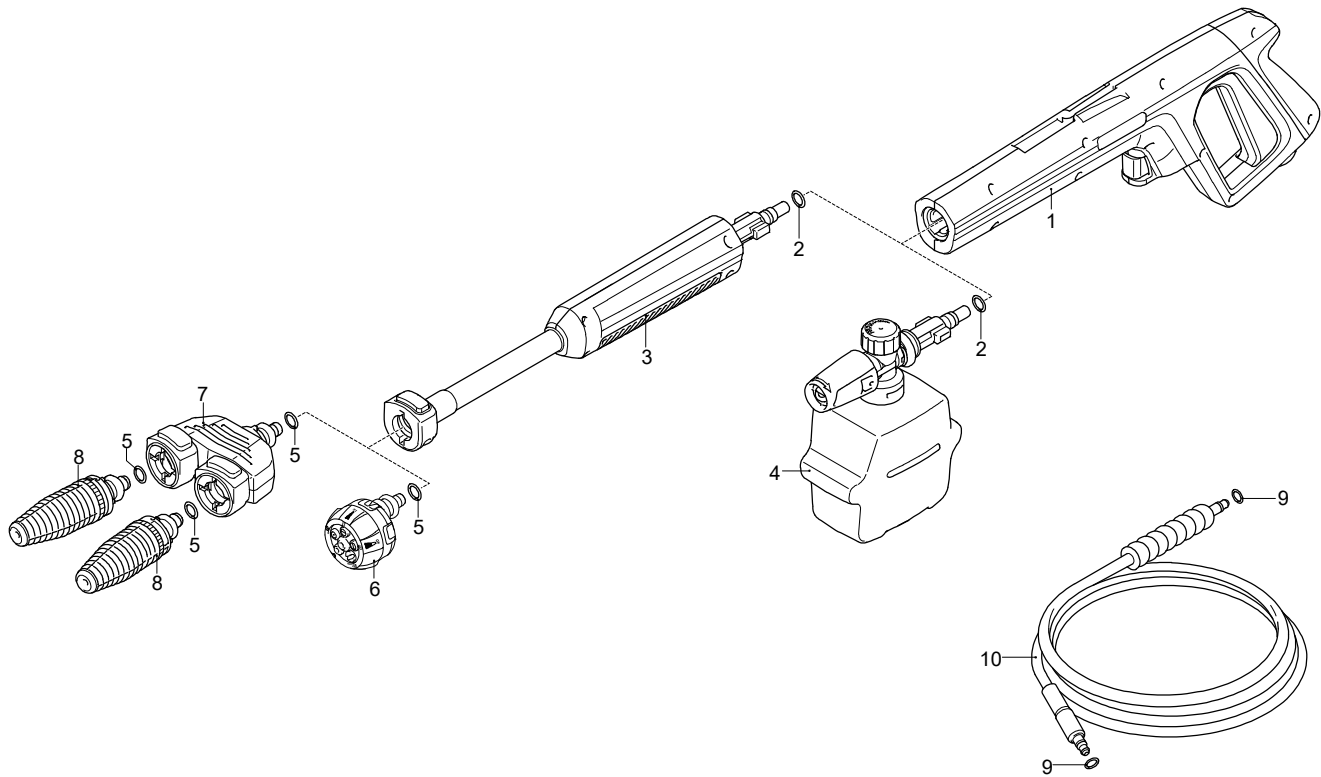

Model 5.0 ARBC

Version:

Serial number:

Code: **14793**

01/07/2020

220-230 V - 50/60 Hz

schuko

Validity	Pos.	Code	Description	Q
	1	4381482	Gun	1
	2	3083700	O-ring	2
	3	4381492	Extension	1
	4	4580980	Tank	1
	5	3083370	O-ring	4
	6	4102370	Lance head	1
	7	4581010	Lanceheads-holder	1
	8	4580990	Rotopower head	2
	9	3083400	O-ring	2
	10	4581180	High pressure hose	1

UN_CE_2711-AK