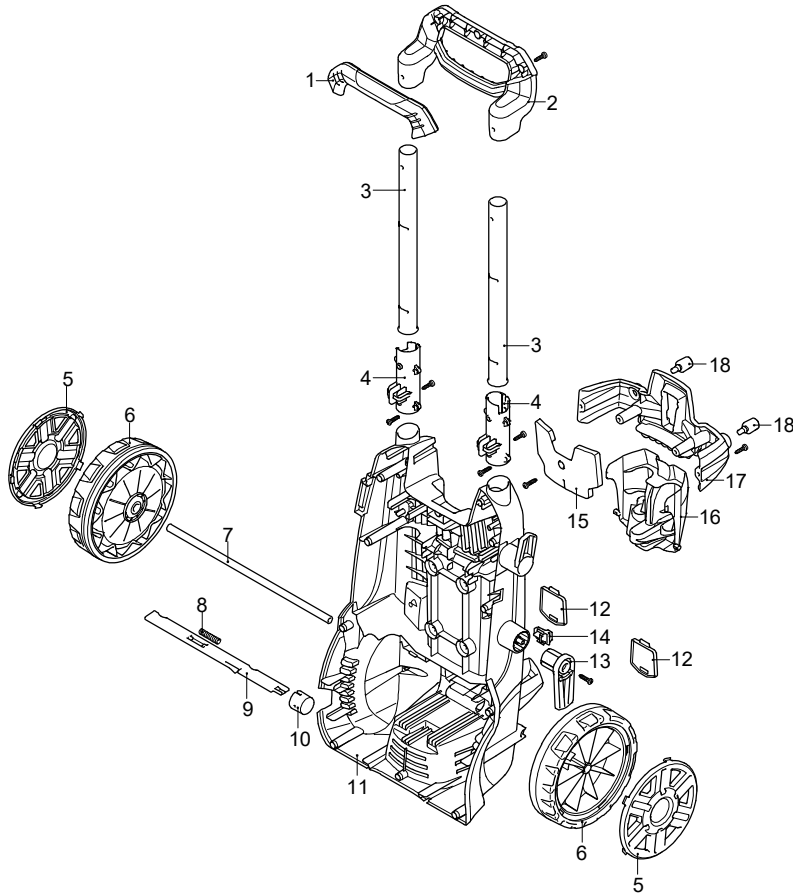

Model 5.0 ARBC

Version:

Serial number:

Code: **14793**

01/07/2020

UN_CE_2710-AK

Validity	Pos.	Code	Description	Q
	1	4820410	Cover	1
	2	4580540	Bracket	1
	3	4101770	Plate	2
	4	4101730	Support	2
	5	4580550	Bracket	1
	6	4101750	Hub pin	1
	7	4101660	Lever	1
	8	4101673	Knob	1
	9	3082130	Water coupling kit	1
	10	4580530	Guard	1
	11	4580520	Guard	1
	12	4580800	Plug	1
	13	4580670	Knob	1
	14	4381640	Rubber foot	2
	15	4580630	Lock	1
	16	4580500	Casing	1
	17	4580590	Accessories carrier	1
	18	4580640	Conveyor	1
	19	4580660	Gland	1
	20	4580840	Guard	1
	21	4580900	Suction kit	1
	22	4380180	Guard	2
	23	4580911	Delivery kit	1
	24	4580650	Conveyor	1
	25	4580870	Rubber foot	4
	26	4581060	High pressure hose	1
	27	4581020	Fitting	1
	28	4101520	Fork	2
	29	4101710	Ring	2
	30	4101760	Fitting	1

Model 5.0 ARBC

Version:

Serial number:

Code: **14793**

01/07/2020

220-230 V - 50/60 Hz

schuko

Validity	Pos.	Code	Description	Q
	1	4580610	Knob	1
	2	4580600	Handle	1
	3	4580770	Pipe	2
	4	4821080	Guide	2
	5	4381111	Guard	2
	6	4381100	Wheel	2
	7	4580880	Axle	1
	8	4821020	Spring	1
	9	4821110	Hook	1
	10	4220271	Lever	1
	11	4580560	Base	1
	12	4580570	Cover	2
	13	4220280	Accessories carrier	1
	14	4100180	Lever	1
	15	4580780	Guard	1
	16	4580760	Accessories carrier	1
	17	4580620	Accessories carrier	1
	18	2180330	Rubber foot	2

Model 5.0 ARBC

Version:

Serial number:

Code: **14793**

01/07/2020

220-230 V - 50/60 Hz

schuko

Validity	Pos.	Code	Description	Q
	1	3480170	Brush kit for motor	1
	2	4580960	Electric pump assembly	1
	3	4580950	TSS plug kit	1
	4	3480150	Piston + seals kit	2
	5	3480140	Valves + seals kit	2
	6	4580970	Electric pump assembly	1
	7	4580940	TSS kit	1
	8	3082580	Brush kit for motor	1