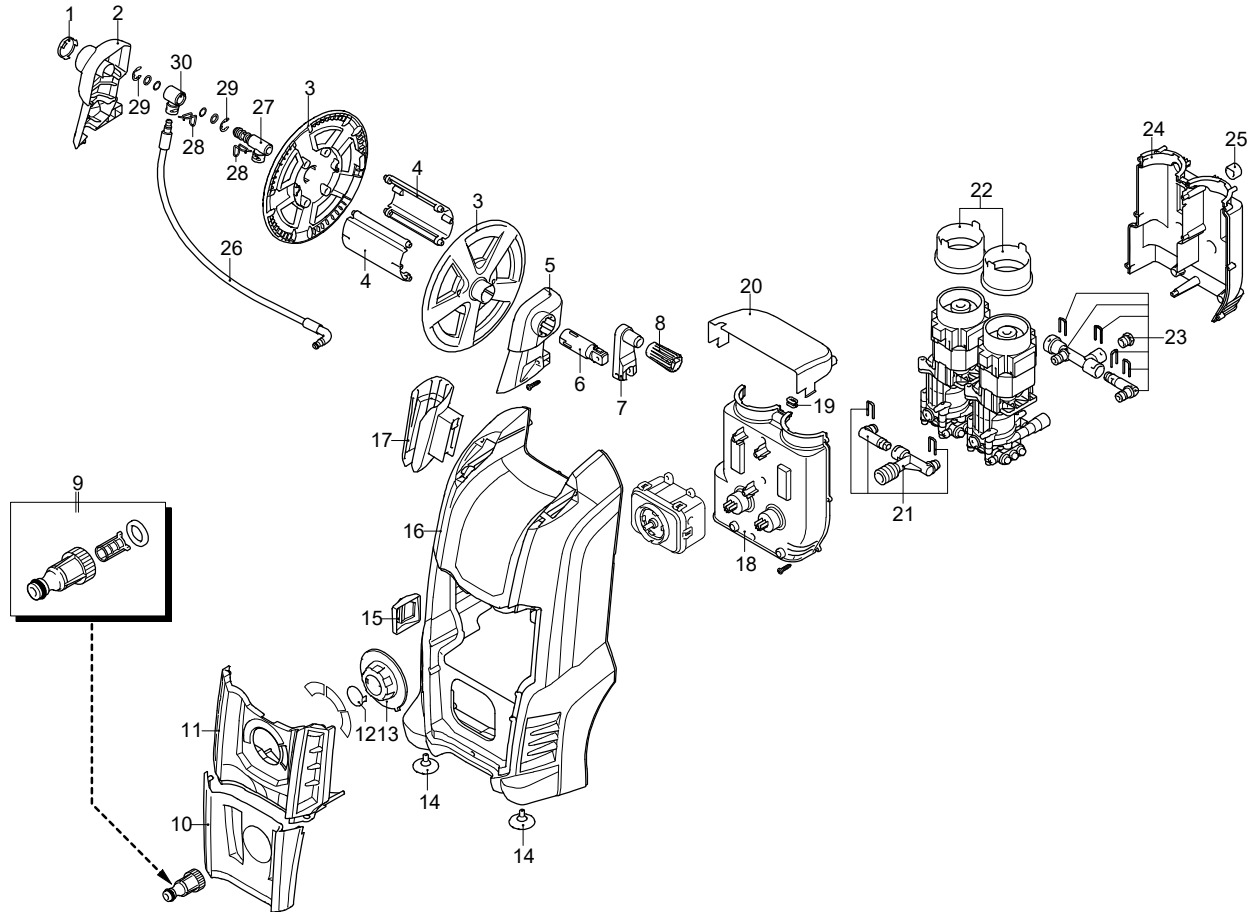

Model 5.0 ARBC

Version:

Serial number:

Code: **14793**

01/07/2020

UN_CE_2710-AK

Validity	Pos.	Code	Description	Q
	1	4820410	Cover	1
	2	4580540	Bracket	1
	3	4101770	Plate	2
	4	4101730	Support	2
	5	4580550	Bracket	1
	6	4101750	Hub pin	1
	7	4101660	Lever	1
	8	4101673	Knob	1
	9	3082130	Water coupling kit	1
	10	4580530	Guard	1
	11	4580520	Guard	1
	12	4580800	Plug	1
	13	4580670	Knob	1
	14	4381640	Rubber foot	2
	15	4580630	Lock	1
	16	4580500	Casing	1
	17	4580590	Accessories carrier	1
	18	4580640	Conveyor	1
	19	4580660	Gland	1
	20	4580840	Guard	1
	21	4580900	Suction kit	1
	22	4380180	Guard	2
	23	4580911	Delivery kit	1
	24	4580650	Conveyor	1
	25	4580870	Rubber foot	4
	26	4581060	High pressure hose	1
	27	4581020	Fitting	1
	28	4101520	Fork	2
	29	4101710	Ring	2
	30	4101760	Fitting	1

Model 5.0 ARBC

Version:

Serial number:

Code: **14793**

01/07/2020

220-230 V - 50/60 Hz

schuko

Validity	Pos.	Code	Description	Q
	1	4580610	Knob	1
	2	4580600	Handle	1
	3	4580770	Pipe	2
	4	4821080	Guide	2
	5	4381111	Guard	2
	6	4381100	Wheel	2
	7	4580880	Axle	1
	8	4821020	Spring	1
	9	4821110	Hook	1
	10	4220271	Lever	1
	11	4580560	Base	1
	12	4580570	Cover	2
	13	4220280	Accessories carrier	1
	14	4100180	Lever	1
	15	4580780	Guard	1
	16	4580760	Accessories carrier	1
	17	4580620	Accessories carrier	1
	18	2180330	Rubber foot	2

Model 5.0 ARBC

Version:

Serial number:

Code: **14793**

01/07/2020

220-230 V - 50/60 Hz

schuko

Validity	Pos.	Code	Description	Q
	1	3480170	Brush kit for motor	1
	2	4580960	Electric pump assembly	1
	3	4580950	TSS plug kit	1
	4	3480150	Piston + seals kit	2
	5	3480140	Valves + seals kit	2
	6	4580970	Electric pump assembly	1
	7	4580940	TSS kit	1
	8	3082580	Brush kit for motor	1