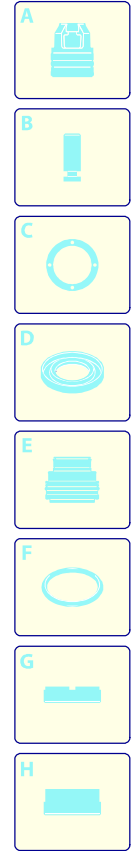

Model 5.0 ARBC

Version:

Serial number:

Code: **14793**

01/07/2020

UN_CE_2710-AK

Validity	Pos.	Code	Description	Q
	1	4820410	Cover	1
	2	4580540	Bracket	1
	3	4101770	Plate	2
	4	4101730	Support	2
	5	4580550	Bracket	1
	6	4101750	Hub pin	1
	7	4101660	Lever	1
	8	4101673	Knob	1
	9	3082130	Water coupling kit	1
	10	4580530	Guard	1
	11	4580520	Guard	1
	12	4580800	Plug	1
	13	4580670	Knob	1
	14	4381640	Rubber foot	2
	15	4580630	Lock	1
	16	4580500	Casing	1
	17	4580590	Accessories carrier	1
	18	4580640	Conveyor	1
	19	4580660	Gland	1
	20	4580840	Guard	1
	21	4580900	Suction kit	1
	22	4380180	Guard	2
	23	4580911	Delivery kit	1
	24	4580650	Conveyor	1
	25	4580870	Rubber foot	4
	26	4581060	High pressure hose	1
	27	4581020	Fitting	1
	28	4101520	Fork	2
	29	4101710	Ring	2
	30	4101760	Fitting	1

Model 5.0 ARBC

Version:

Serial number:

Code: **14793**

01/07/2020

220-230 V - 50/60 Hz

schuko

Validity	Pos.	Code	Description	Q
	1	4580610	Knob	1
	2	4580600	Handle	1
	3	4580770	Pipe	2
	4	4821080	Guide	2
	5	4381111	Guard	2
	6	4381100	Wheel	2
	7	4580880	Axle	1
	8	4821020	Spring	1
	9	4821110	Hook	1
	10	4220271	Lever	1
	11	4580560	Base	1
	12	4580570	Cover	2
	13	4220280	Accessories carrier	1
	14	4100180	Lever	1
	15	4580780	Guard	1
	16	4580760	Accessories carrier	1
	17	4580620	Accessories carrier	1
	18	2180330	Rubber foot	2

Model 5.0 ARBC

Version:

Serial number:

Code: **14793**

01/07/2020

220-230 V - 50/60 Hz

schuko

Validity	Pos.	Code	Description	Q
	1	3480170	Brush kit for motor	1
	2	4580960	Electric pump assembly	1
	3	4580950	TSS plug kit	1
	4	3480150	Piston + seals kit	2
	5	3480140	Valves + seals kit	2
	6	4580970	Electric pump assembly	1
	7	4580940	TSS kit	1
	8	3082580	Brush kit for motor	1

1

2

Model 5.0 ARBC

Version:

Serial number:

Code: **14793**

01/07/2020

220-230 V - 50/60 Hz