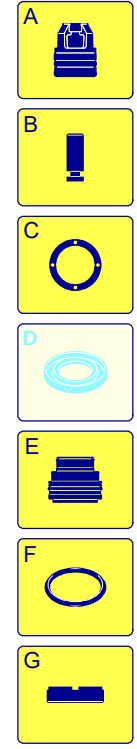

Validity	Pos.	Code	Description	Q
	1	3200110	Plug	6
	2	1200690	O-ring	6
	3	2769050	Complete valve	6
	4	800410	Screw	8
	5	1381550	Washer	8
	6	3200930	Head	1
	7	820440	Screw	1
	8	42712	Valve kit adjustment	1
	9	740290	O-ring	1
	10	1980740	Plug	1
	11	2760220	Ring	3
	12	1342761	Water seal	3
	13	3200160	Piston guide	3
	14	3200690	Gasket	3
	15	3200700	Ring	3
	16	770590	O-ring	3
	17	3200150	Piston guide	3
	18	3200010	Pump body	1
	19	1780490	Bearing	1
	20	1260790	Ring	1
	21	1780550	Ring	1
	22	395081	O-ring	1
	23	3209615	Oil level assembly	1
	24	1122260	Fitting	1
	25	3200070	Support	1
	26	1200430	Screw	4
	27	880130	Plug	3
	28	1260110	Nut	3
	29	1260100	Washer	3
	30	1260120	Piston	3
	31	1260091	Plate	3
	32	1260460	Oil seal	3
	33	480480	O-ring	3
	34	3200060	Piston	3
	35	3200040	Connecting-rod	3
	36	1780050	Pin	3
	37	2760280	O-ring	1
	38	3200030	Cover	1
	39	820510	O-ring	1
	40	880581	Plug	1
	41	3200220	Screw	4
	44	1321190	Bearing	1
	45	3200350	Shaft	1
	47	480671	Ring	1
	48	1320050	Flange	1
	49	1200430	Screw	4
	50	2761380	Valve	1
	51	43800	Head assembly	1
	52	2841070	Fitting	1
	53	180101	O-ring	1
	55	3201860	Ring	1
	56	2760230	Fitting	1
	57	394280	O-ring	1
	58	2760270	O-ring	1
	59	1470210	O-ring	1
	60	2761550	Injector	1
	61	2760200	Spring	1
	62	2760130	Shutter	1
	63	1460430	O-ring	1
	64	1560520	Spring	1
	65	1250280	Ball	1
	66	480480	O-ring	1