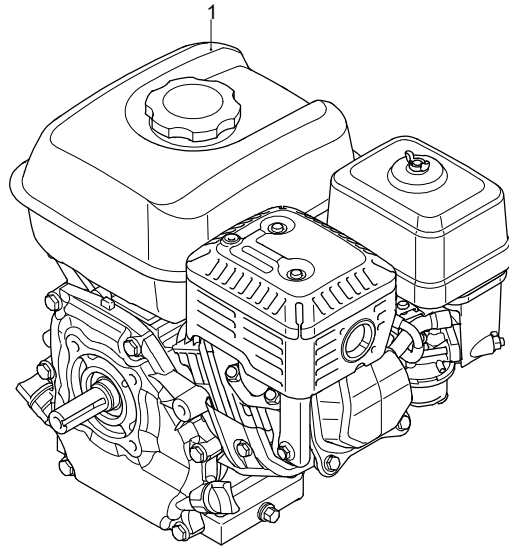

UN_CE_2097-ML

Model 1450

Version:

Serial number:

Code: **26217**

04/04/2021

UN_CE_2242-MN

Validity	Pos.	Code	Description	Q
	1	3200110	Plug	6
	2	1200690	O-ring	6
	3	2769050	Complete valve	6
	4	800410	Screw	8
	5	1381550	Washer	8
	6	3200930	Head	1
	7	820440	Screw	1
	8	42712	Valve kit adjustment	1
	9	740290	O-ring	1
	10	1980740	Plug	1
	11	2760220	Ring	3
	12	1342761	Water seal	3
	13	3200160	Piston guide	3
	14	3200690	Gasket	3
	15	3200700	Ring	3
	16	770590	O-ring	3
	17	3200150	Piston guide	3
	18	3200010	Pump body	1
	19	1780490	Bearing	1
	20	1260790	Ring	1
	21	1780550	Ring	1
	22	395081	O-ring	1
	23	3209615	Oil level assembly	1
	24	1122260	Fitting	1
	25	3200070	Support	1
	26	1200430	Screw	4
	27	880130	Plug	3
	28	1260110	Nut	3
	29	1260100	Washer	3
	30	1260120	Piston	3
	31	1260091	Plate	3
	32	1260460	Oil seal	3
	33	480480	O-ring	3
	34	3200060	Piston	3
	35	3200040	Connecting-rod	3
	36	1780050	Pin	3
	37	2760280	O-ring	1
	38	3200030	Cover	1
	39	820510	O-ring	1
	40	880581	Plug	1
	41	3200220	Screw	4
	44	1321190	Bearing	1
	45	3200350	Shaft	1
	47	480671	Ring	1
	48	1320050	Flange	1
	49	1200430	Screw	4
	50	2761380	Valve	1
	51	43800	Head assembly	1
	52	2841070	Fitting	1
	53	180101	O-ring	1
	55	3201860	Ring	1
	56	2760230	Fitting	1
	57	394280	O-ring	1
	58	2760270	O-ring	1
	59	1470210	O-ring	1
	60	2761550	Injector	1
	61	2760200	Spring	1
	62	2760130	Shutter	1
	63	1460430	O-ring	1
	64	1560520	Spring	1
	65	1250280	Ball	1
	66	480480	O-ring	1

UN_CE_2242-MN

Model 1450

Version:

Serial number:

Code: **26217**

04/04/2021

Validity	Pos.	Code	Description	Q
	1	44941	Motor	1
	2	52440	Start	1
	3	51795	Filter	1
	4	51803	Coil	1
	5	51802	Carburetor - EURO II	1
	5	52328	Carburetor - EURO V	1