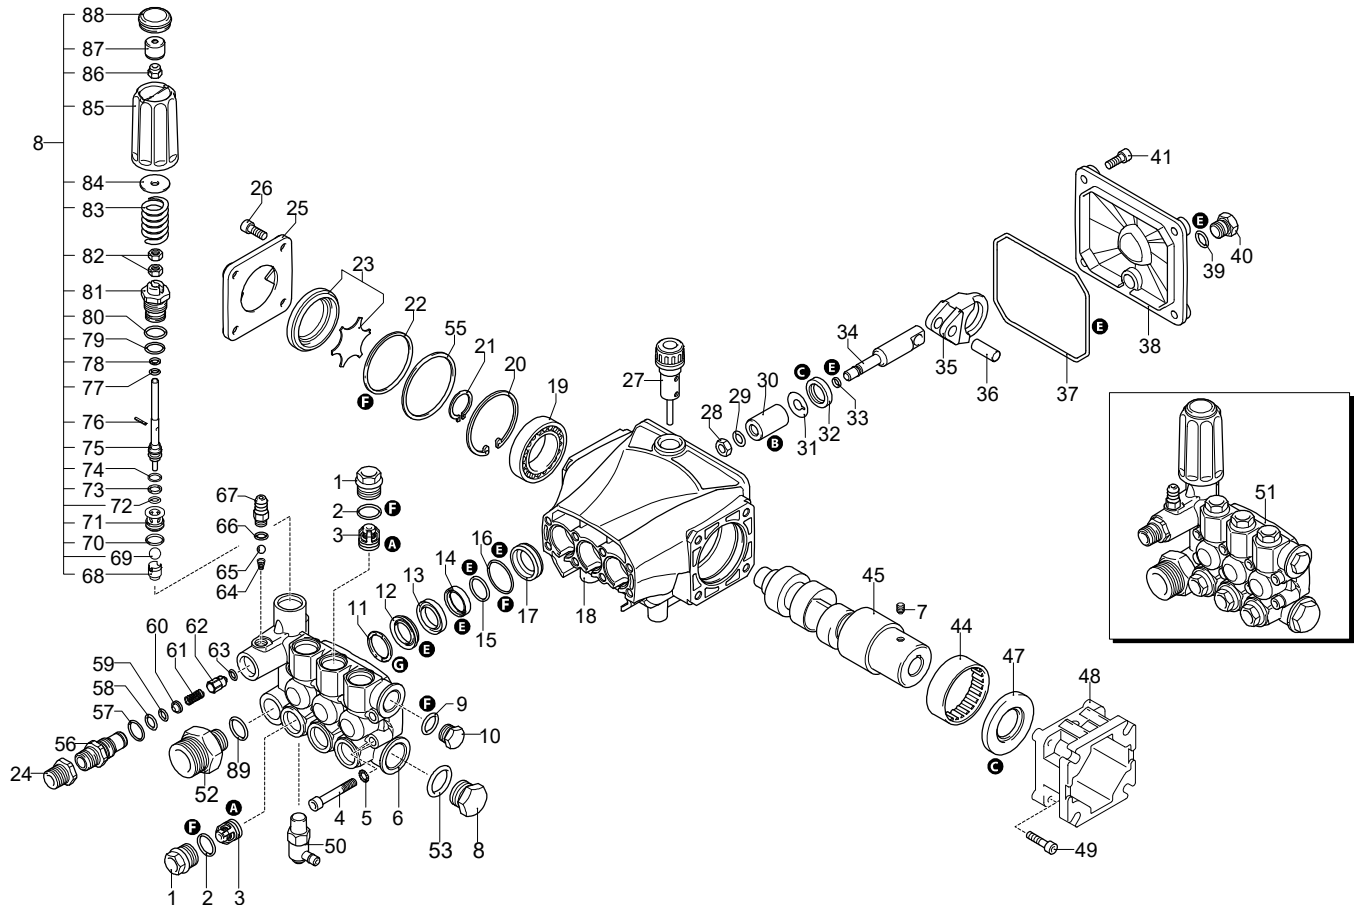

Model 1450

Version:

Serial number:

Code: **26217**

04/04/2021

Validity	Pos.	Code	Description	Q
	67	1982520	Hose tail	1
	68	3200560	Guide	1
	69	3200590	Ball	1
	70	770140	O-ring	1
	71	3200550	Seat	1
	72	660191	O-ring	1
	73	1080401	Ring	1
	74	480560	O-ring	1
	75	3200510	Piston	1
	76	3201820	Pin	1
	77	770090	O-ring	1
	78	3200540	Ring	1
	79	394280	O-ring	1
	80	1200690	O-ring	1
	81	3200530	Piston guide	1
	82	1980300	Nut	2
	83	3201340	Spring	1
	84	3200600	Washer	1
	85	3200480	Knob	1
	86	3000170	Nut	1
	87	3200520	Bushing	1
	88	3200500	Plug	1
	89	2840890	O-ring	1
	A	2186	Valve kit	1
	B	42475	Piston kit	1
	C	42474	Oil seal kit	1
	D	42476	Water seal kit	1
	E	42470	Gasket kit	1
	F	42470	Gasket kit	1
	G	2191	Support ring kit	1

UN_CE_2242-MN