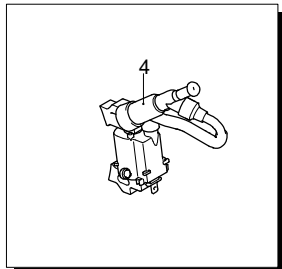

Model 1450

Version:

Serial number:

Code: **26217**

04/04/2021

Validity	Pos.	Code	Description	Q
	1	44941	Motor	1
	2	52440	Start	1
	3	51795	Filter	1
	4	51803	Coil	1
	5	51802	Carburetor - EURO II	1
	5	52328	Carburetor - EURO V	1