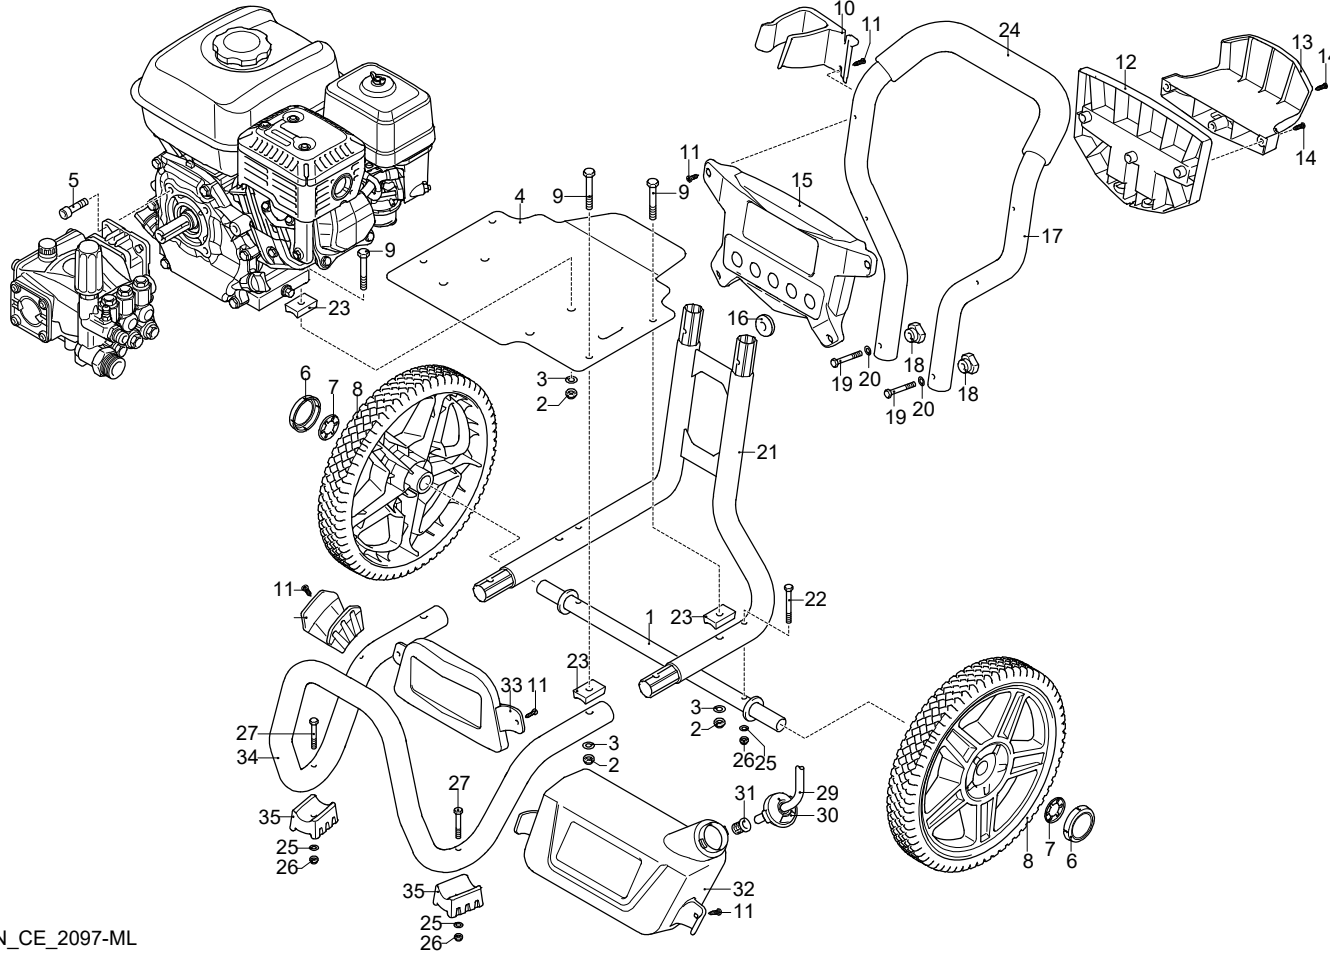

Model 1450

Version:

Serial number:

Code: **26217**

04/04/2021

Validity	Pos.	Code	Description	Q
	1	4000121	Axle	1
	2	160311	Nut	8
	3	390311	Washer	8
	4	4000030	Support	1
	5	180432	Screw	4
	6	4000610	Cover	2
	7	380620	Washer	2
	8	4000320	Wheel	2
	9	621780	Screw	4
	10	4000210	Accessories carrier	1
	11	2060200	Screw	8
	12	4000230	Guard	1
	13	4000260	Accessories carrier	1
	14	2100300	Screw	3
	15	4000220	Support	1
	16	4000790	Nozzle holder	5
	17	4000060	Handle	1
	18	50019	Knob	2
	19	4000360	Screw	2
	20	4000860	Washer	2
	21	4000010	Frame	1
	22	4000830	Screw	2
	23	4000350	Spacer	8
	24	4000770	Knob	1
	25	550331	Washer	4
	26	3000170	Nut	4
	27	4000370	Screw	2
	28	4000240	Accessories carrier	1
	29	1270960	Detergent hose	1
	30	4000750	Plug	1
	31	2000230	Filter	1
	32	4000160	Tank	1
	33	4000180	Guard	1
	34	4000050	Frame	1
	35	4000400	Base	2

UN_CE_2097-ML