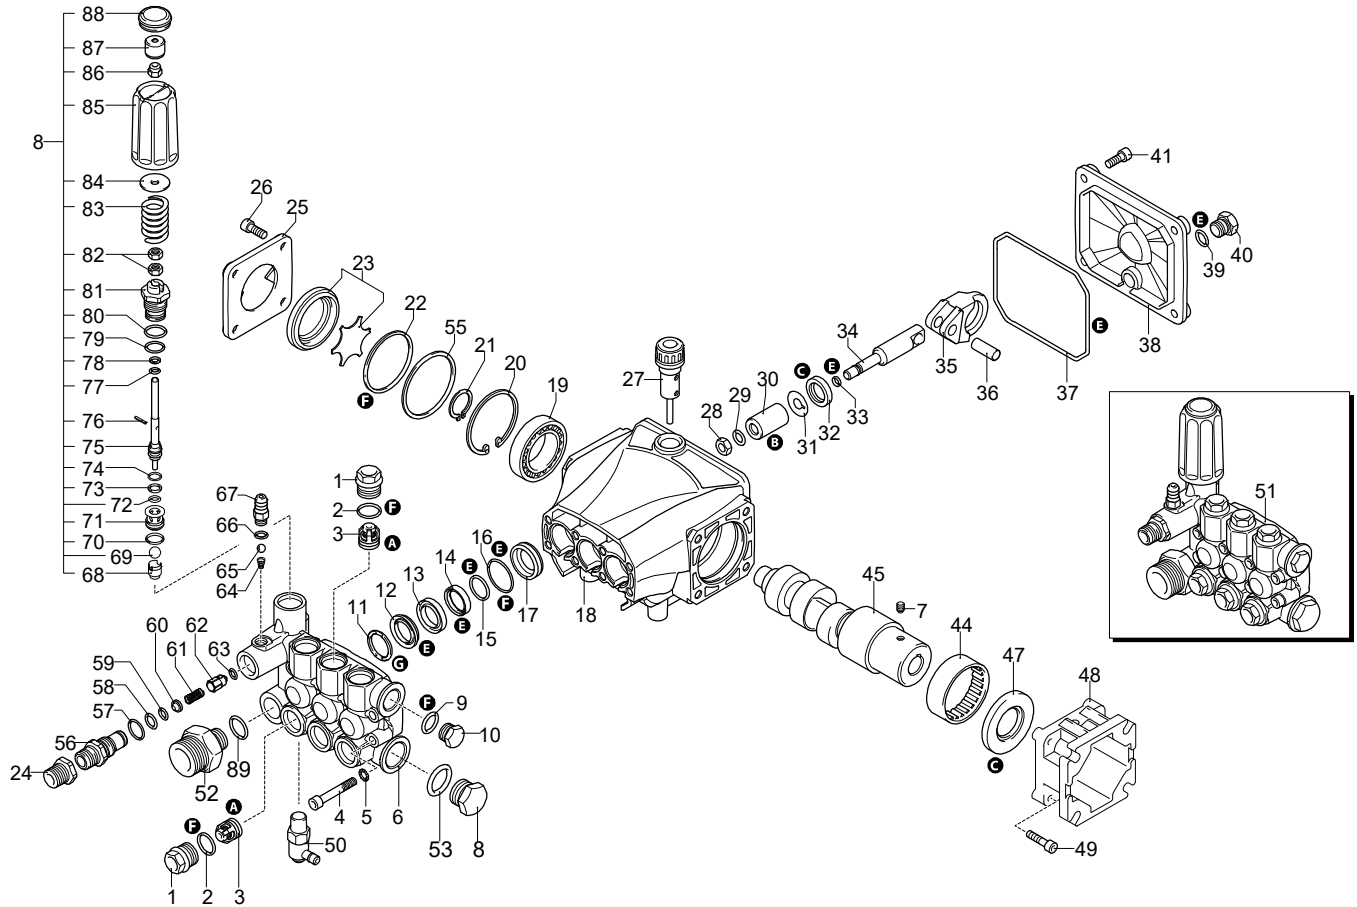

UN_CE_2097-ML

Model 1450

Version:

Serial number:

Code: **26217**

04/04/2021

UN_CE_2242-MN

Validity	Pos.	Code	Description	Q
	1	3200110	Plug	6
	2	1200690	O-ring	6
	3	2769050	Complete valve	6
	4	800410	Screw	8
	5	1381550	Washer	8
	6	3200930	Head	1
	7	820440	Screw	1
	8	42712	Valve kit adjustment	1
	9	740290	O-ring	1
	10	1980740	Plug	1
	11	2760220	Ring	3
	12	1342761	Water seal	3
	13	3200160	Piston guide	3
	14	3200690	Gasket	3
	15	3200700	Ring	3
	16	770590	O-ring	3
	17	3200150	Piston guide	3
	18	3200010	Pump body	1
	19	1780490	Bearing	1
	20	1260790	Ring	1
	21	1780550	Ring	1
	22	395081	O-ring	1
	23	3209615	Oil level assembly	1
	24	1122260	Fitting	1
	25	3200070	Support	1
	26	1200430	Screw	4
	27	880130	Plug	3
	28	1260110	Nut	3
	29	1260100	Washer	3
	30	1260120	Piston	3
	31	1260091	Plate	3
	32	1260460	Oil seal	3
	33	480480	O-ring	3
	34	3200060	Piston	3
	35	3200040	Connecting-rod	3
	36	1780050	Pin	3
	37	2760280	O-ring	1
	38	3200030	Cover	1
	39	820510	O-ring	1
	40	880581	Plug	1
	41	3200220	Screw	4
	44	1321190	Bearing	1
	45	3200350	Shaft	1
	47	480671	Ring	1
	48	1320050	Flange	1
	49	1200430	Screw	4
	50	2761380	Valve	1
	51	43800	Head assembly	1
	52	2841070	Fitting	1
	53	180101	O-ring	1
	55	3201860	Ring	1
	56	2760230	Fitting	1
	57	394280	O-ring	1
	58	2760270	O-ring	1
	59	1470210	O-ring	1
	60	2761550	Injector	1
	61	2760200	Spring	1
	62	2760130	Shutter	1
	63	1460430	O-ring	1
	64	1560520	Spring	1
	65	1250280	Ball	1
	66	480480	O-ring	1