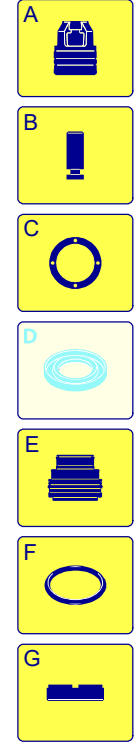

Model 1450

Version:

Serial number:

Code: **26217**

04/04/2021

Validity	Pos.	Code	Description	Q
	67	1982520	Hose tail	1
	68	3200560	Guide	1
	69	3200590	Ball	1
	70	770140	O-ring	1
	71	3200550	Seat	1
	72	660191	O-ring	1
	73	1080401	Ring	1
	74	480560	O-ring	1
	75	3200510	Piston	1
	76	3201820	Pin	1
	77	770090	O-ring	1
	78	3200540	Ring	1
	79	394280	O-ring	1
	80	1200690	O-ring	1
	81	3200530	Piston guide	1
	82	1980300	Nut	2
	83	3201340	Spring	1
	84	3200600	Washer	1
	85	3200480	Knob	1
	86	3000170	Nut	1
	87	3200520	Bushing	1
	88	3200500	Plug	1
	89	2840890	O-ring	1
	A	2186	Valve kit	1
	B	42475	Piston kit	1
	C	42474	Oil seal kit	1
	D	42476	Water seal kit	1
	E	42470	Gasket kit	1
	F	42470	Gasket kit	1
	G	2191	Support ring kit	1

UN_CE_2242-MN