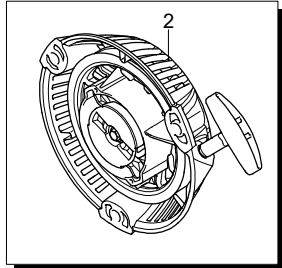

Model 1450

Version:

Serial number:

Code: **26217**

04/04/2021

Validity	Pos.	Code	Description	Q
	1	44941	Motor	1
	2	52440	Start	1
	3	51795	Filter	1
	4	51803	Coil	1
	5	51802	Carburetor - EURO II	1
	5	52328	Carburetor - EURO V	1