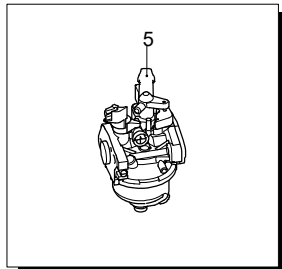

Model 1450

Version:

Serial number:

Code: **26217**

04/04/2021

Validity	Pos.	Code	Description	Q
	1	44941	Motor	1
	2	52440	Start	1
	3	51795	Filter	1
	4	51803	Coil	1
	5	51802	Carburetor - EURO II	1
	5	52328	Carburetor - EURO V	1