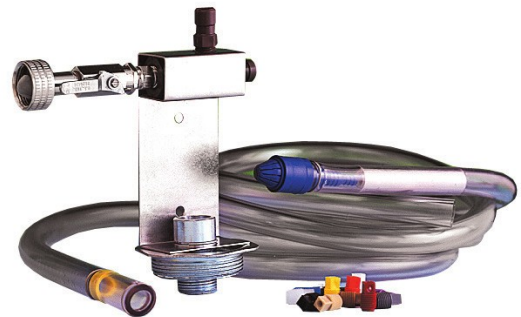

HydroMaster

High flow dilution for large tanks, totes and drums

HydroMaster drum or wall mounted proportioners automatically mix liquid cleaning and sanitizing concentrates with water and dispense the diluted solution into any container. Any size container of concentrate can be used with the HydroMaster because there's no need to tip the container to pour the contents. HydroMasters use water power, not electricity, so concentrates don't have to be located near outlets, just within a hose's reach of a water source.

Models & Specifications

Model #	Description	Flow Rate (GPM)	# of Products	Approximate Dilution Range	
				Min.	Max.
204	Wall mounted	4.8	1	4.5:1	400:1
206	Wall/drum mounted	4.8	1	4.5:1	400:1
208	High concentration	2.5	1	1:1	110:1
216	Wall/drum mounted	9.8	1	5:1	1024:1
220	/drum mouWalnted	16.8	1	8:1	1136:1