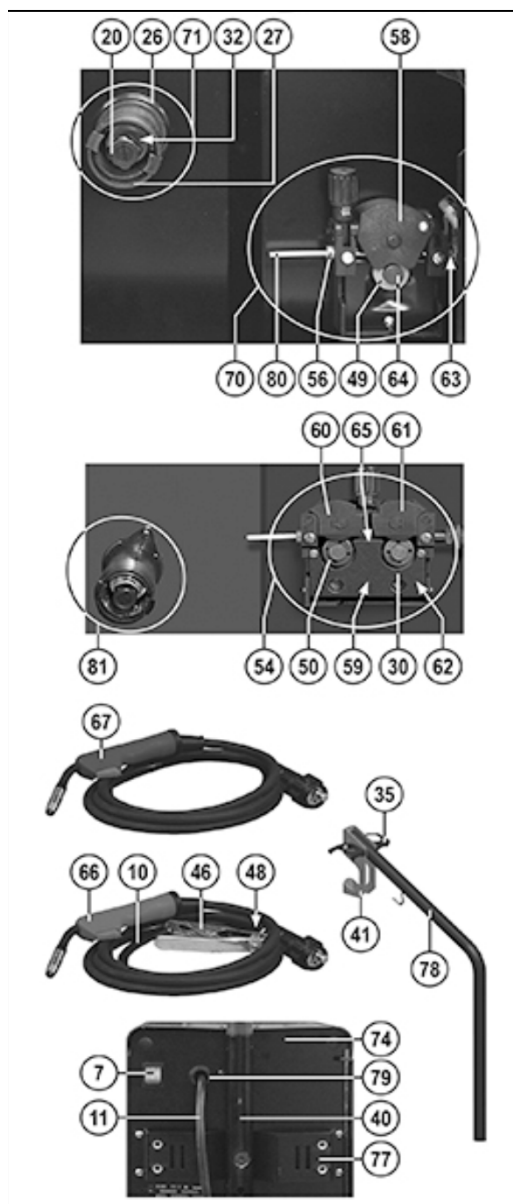

Technomig 223 Treo Synergic + spolhandtag M6

Ref.	Description	Key
75	FRONT PANEL KIT	981644
76	AUXILIARY BOARD KIT	981645
77	HOLDING BRACKET KIT	981646
78	UPPER HOLDER KIT	981647
79	KIT CABLE BUSHING + RING NUT	990046
80	GAS HOSE KIT	990097
81	REEL KIT	981703