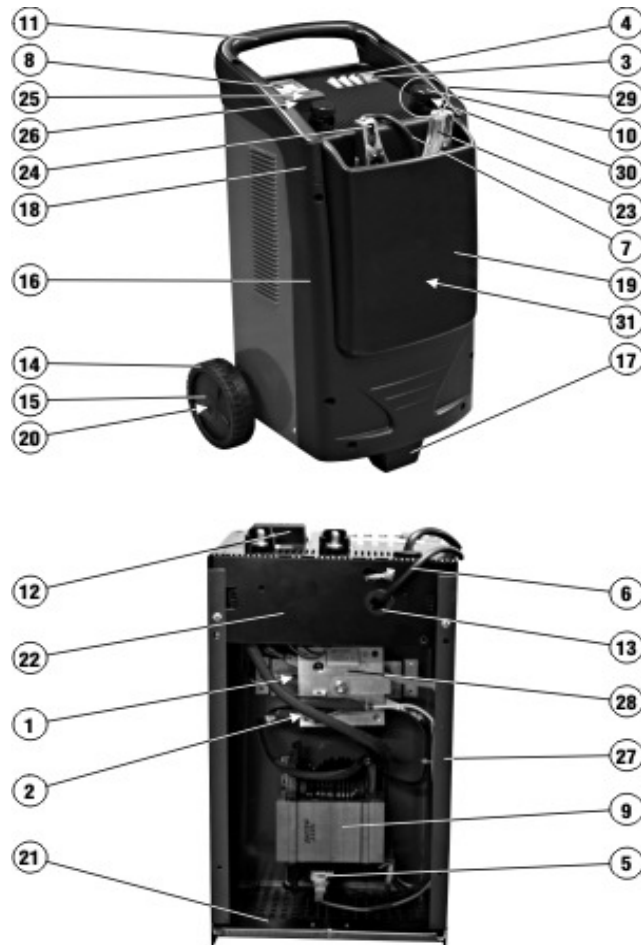

829381

Dynamic 320 Start

Ref.	Description	Key
1	RECTIFIER PROTECTION	112185
2	THERMOSTAT	122308
3	SWITCH	122477
4	SWITCH	122400
5	THERMOSTAT	121069
6	CABLE 10MMQ 2M- EARTH	980365
7	MAINS CABLE 3G1.5 2 M SCHUKO PLUG	132310
8	AMMETER	152020
9	TRANSFORMER	169539
10	HANDWHEEL	312053
11	HANDLE	312408
12	FUSE COVER	322051
13	CABLE BUSHING	322112
14	WHEEL	322193
15	WHEEL LOCKING RING	322223
16	FRONT PANEL	322801
17	FOOT	322803
18	FRAME	322804
19	POCKET	362001
20	WHEELS AXLE	422961
21	BOTTOM	644177
22	DASHBOARD KIT	980352
23	COLORADO 150B WORK CLAMP 150A	712001
24	COLORADO 150R POSITIVE CLAMP 150A	712002
25	KIT 20 FUSES 50A	802259
26	FUSE HOLDER	980036
27	BACK PANEL KIT	980301
28	RECTIFIER KIT	990685
29	COMPLETE TERMINAL KIT D.33MM	990162
30	INSULATING WASHERS KIT	990163
31	CABLE 10MMQ 2M- POSITIVE	980317