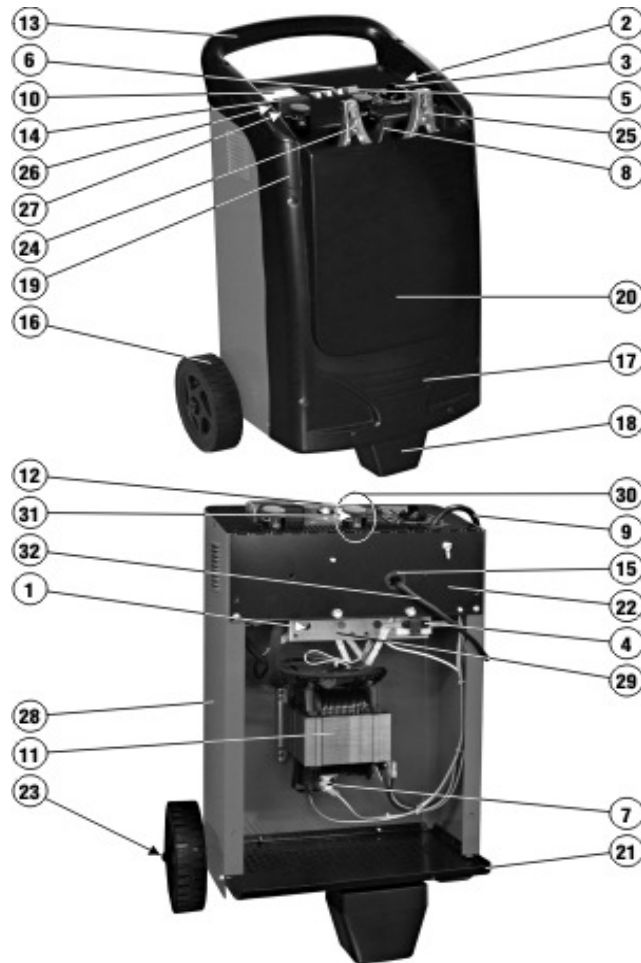

# 829383

## Dynamic 520 Start

Ref.	Description	Key
1	RECTIFIER PROTECTION	112183
2	TIMER	112218
3	KNOB FOR TIMER	112296
4	THERMOSTAT	121021
5	SWITCH	122381
6	SWITCH	122400
7	THERMOSTAT	122900
8	CABLE 16MMQ 2M- POSITIVE	980318
9	MAINS CABLE 3G2.5 2 M SCHUKO PLUG	132009
10	AMMETER	152248
11	TRANSFORMER	169331
12	HANDWHEEL	312053
13	HANDLE	312399
14	FUSE COVER	322051
15	CABLE BUSHING	322112
16	FIXED WHEEL	322201
17	FRONT PANEL	322796
18	FOOT	322798
19	FRAME	322799
20	POCKET	362003
21	BOTTOM	644783
22	DASHBOARD KIT	980434
23	WHEELS AXLE	681055
24	COLORADO 150B WORK CLAMP 150A	712001
25	COLORADO 150R POSITIVE CLAMP 150A	712002
26	KIT 20 FUSES 80A	802260
27	FUSE HOLDER	980036
28	BACK PANEL KIT	980302
29	RECTIFIER KIT	990902
30	COMPLETE TERMINAL KIT D.33MM	990162
31	INSULATING WASHERS KIT	990163
32	CABLE 16MMQ 2M- EARTH	980366
33	WHEEL LOCKING RING	322102