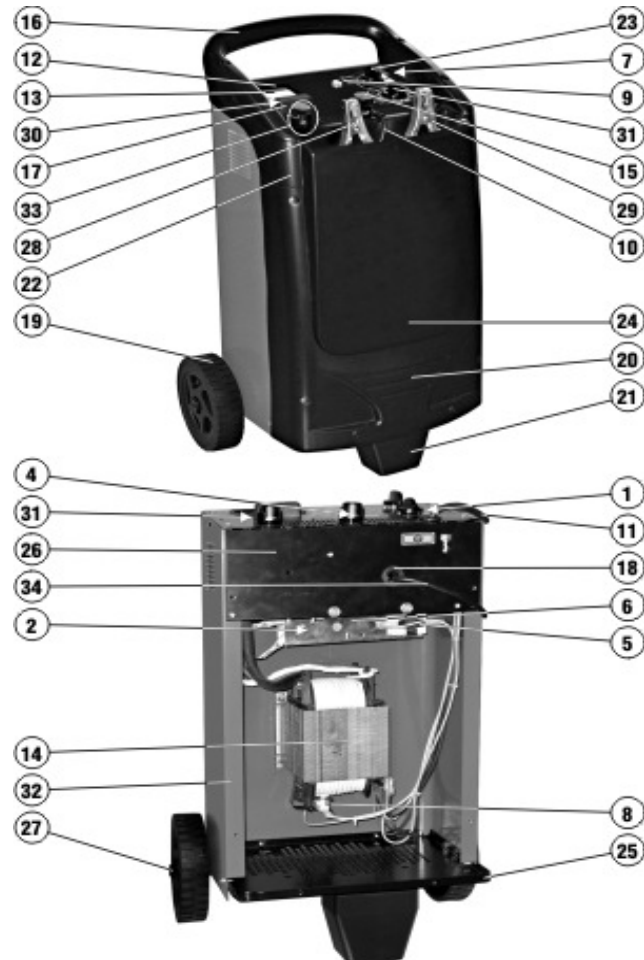

829384

Dynamic 620 Start

Ref.	Description	Key
1	TIMER	112120
2	RECTIFIER PROTECTION	112183
3	KNOB FOR TIMER	112296
4	INSULATING WASHERS KIT	990163
5	THERMOSTAT	121021
6	RECTIFIER KIT	980056
7	SWITCH	121504
8	THERMOSTAT	122329
9	PILOT LAMP	122546
10	CABLE 16MMQ 2M- POSITIVE	980318
11	MAINS CABLE 3G2.5 2 M	132064
12	AMMETER COVER	152087
13	AMPERMETER	152255
14	TRANSFORMER KIT	980055
15	HANDWHEEL	312053
16	HANDLE	312399
17	FUSE COVER	322051
18	CABLE BUSHING	322112
19	FIXED WHEEL	322201
20	FRONT PANEL	322796
21	FOOT	322798
22	FRAME	322799
23	SWITCH KNOB SET	323101
24	POCKET	362004
25	BOTTOM	644783
26	DASHBOARD KIT	980433
27	WHEELS AXLE	681055
28	COLORADO 150B WORK CLAMP 150A	712001
29	COLORADO 150R POSITIVE CLAMP 150A	712002
30	KIT 20 FUSES 100A	802029
31	FUSE CLAMP KIT	990595
32	BACK PANEL KIT	980302
33	COMPLETE TERMINAL KIT D.33MM	990162
34	CABLE 16MMQ 2M- EARTH	980366
35	WHEEL LOCKING RING	322102