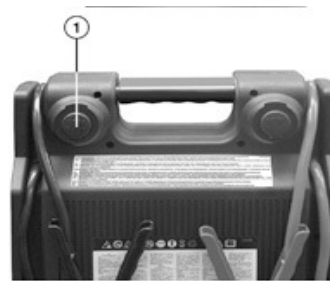

# 829517 Prostart 2824

Ref.	Description	Key
1	JACK SOCKET	121468
2	PILOT LAMP	121469
3	PUSHBUTTON	121470
4	SWITCH	121472
5	EXTENSION CABLE	124379
6	POWER SUPPLY	169692
7	RETRO	321082
8	FRONT PANEL	322967
9	CABLE 17MMQ 1,00M EYELET	713220
10	CABLE 17MMQ 1,00M EYELET	713221
11	CONTROL PCB KIT	981043
12	BATTERY KIT 2PCS	981044