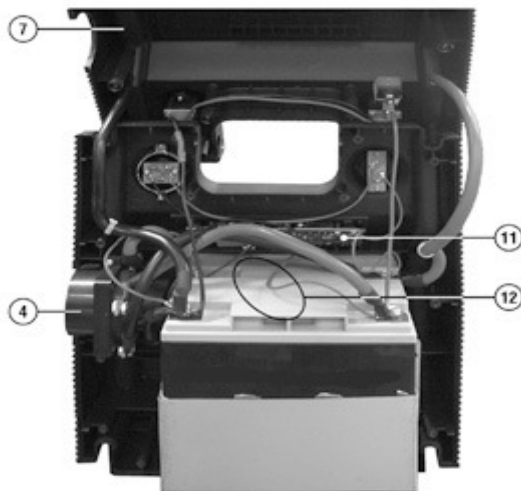

# 829517 Prostart 2824

Ref.	Description	Key
1	JACK SOCKET	121468
2	PILOT LAMP	121469
3	PUSHBUTTON	121470
4	SWITCH	121472
5	EXTENSION CABLE	124379
6	POWER SUPPLY	169692
7	RETRO	321082
8	FRONT PANEL	322967
9	CABLE 17MMQ 1,00M EYELET	713220
10	CABLE 17MMQ 1,00M EYELET	713221
11	CONTROL PCB KIT	981043
12	BATTERY KIT 2PCS	981044