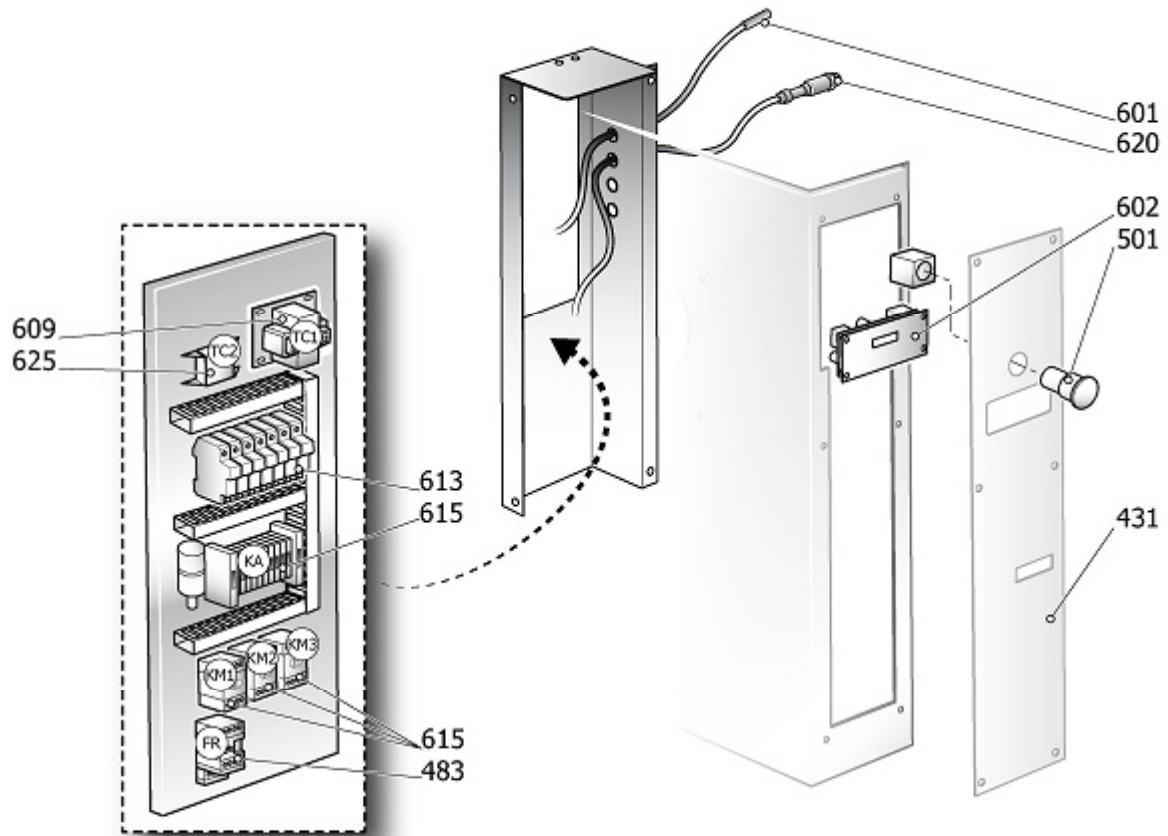

EJWR3

Pos	Component	MU	Multiplier
431	#151JA0007V44 CONTROL PANEL	PZ	1,0
483	E0M02278440 THERMAL CUTOUT	PZ	1,0
501	EOP270KIT216 E-STOP BUTTON	PZ	1,0
601	#008333000 TEMP. PROBE	PZ	1,0
602	9062717SGL CONTROLLER	PZ	1,0
609	E0M14100324S TRANSFORMER	PZ	1,0
613	E0M11WEBGG00 FUS.10X38-0.5A CH10	PZ	2,0
613	E0M11WEBGG01 FUS.10X38-1A CH10	PZ	4,0
613	E0M11WEBGG04 FUS.10X38-4A CH10	PZ	6,0
615	E0M01276729 CONT.DILM9-01 24V 1NC 9A	PZ	4,0
619	E0M06281196 MECHANICAL INTERLOCK	PZ	1,0
620	#008167010 TRANSDUCER	PZ	1,0
625	E0M14005406 TRASF.3,2VA 400V/6V	PZ	1,0