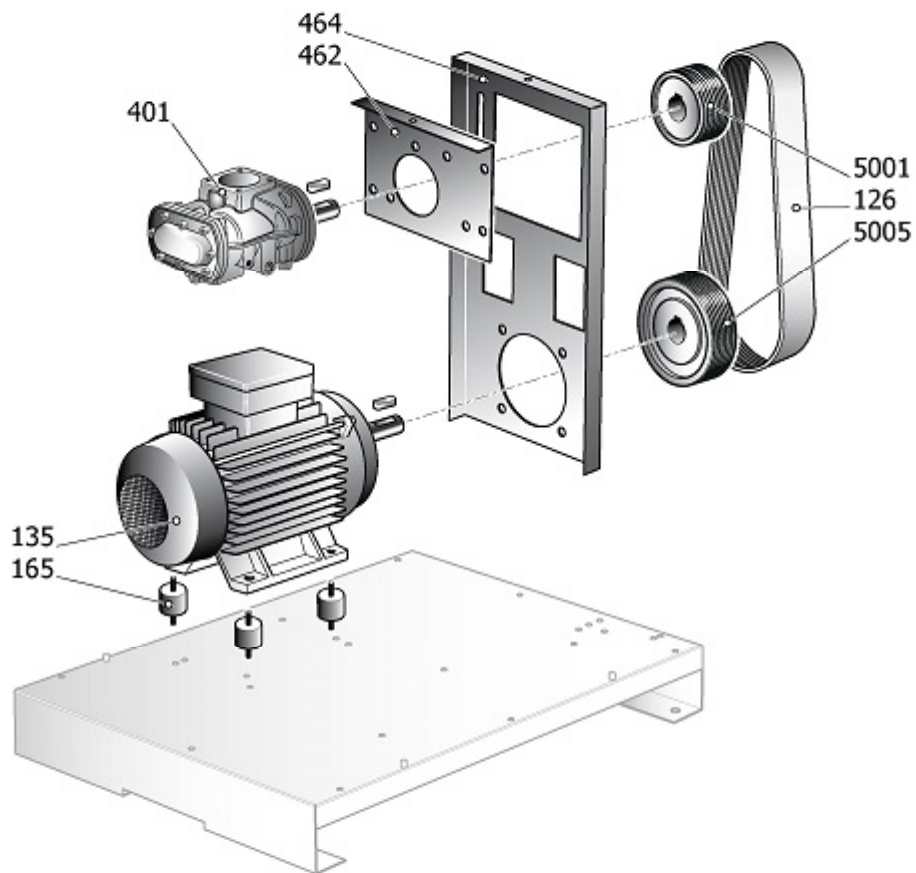

Pos	Component	MU	Multiplier
400	COMPLETE HOUSING		
405	TRANSMISSION COMPONENTS		
425	TANK COMPONENT		
450	COMPRESSOR COMPONENT		
600	#451JO0400V44 ELECTRIC CABINET	PZ	1,0
1000	LONG LIFE KIT LIST		

MJWR2

Pos	Component		MU	Multiplier
431	#151JA0007V44	CONTROL PANEL	PZ	1,0
436	#_151JA0001V44	BASE PLATE	PZ	1,0
437	#251JA0009V72	FRONT DOOR	PZ	1,0

TJOR1

Pos	Component	MU	Multiplier
126	#045182000	POLY V BELT	PZ 1,0
135	#540H106622E3	MOTOR	PZ 1,0
165	#020027100	ANTIVIBR.D40 H30 2C.M8X23 60SH	PZ 4,0
401	#5305100110	AIR END	PZ 1,0
462	#151JA0008V17	SCREW-MOTOR PLATE	PZ 1,0
464	#151JO0016V17	SCREW PLATE	PZ 1,0
5001	#140501004	PULEGGIA 71-K4-19+BC1108	PZ 1,0
5005	#140362005	PULLEY 150-K4-28+BUSHING	PZ 1,0