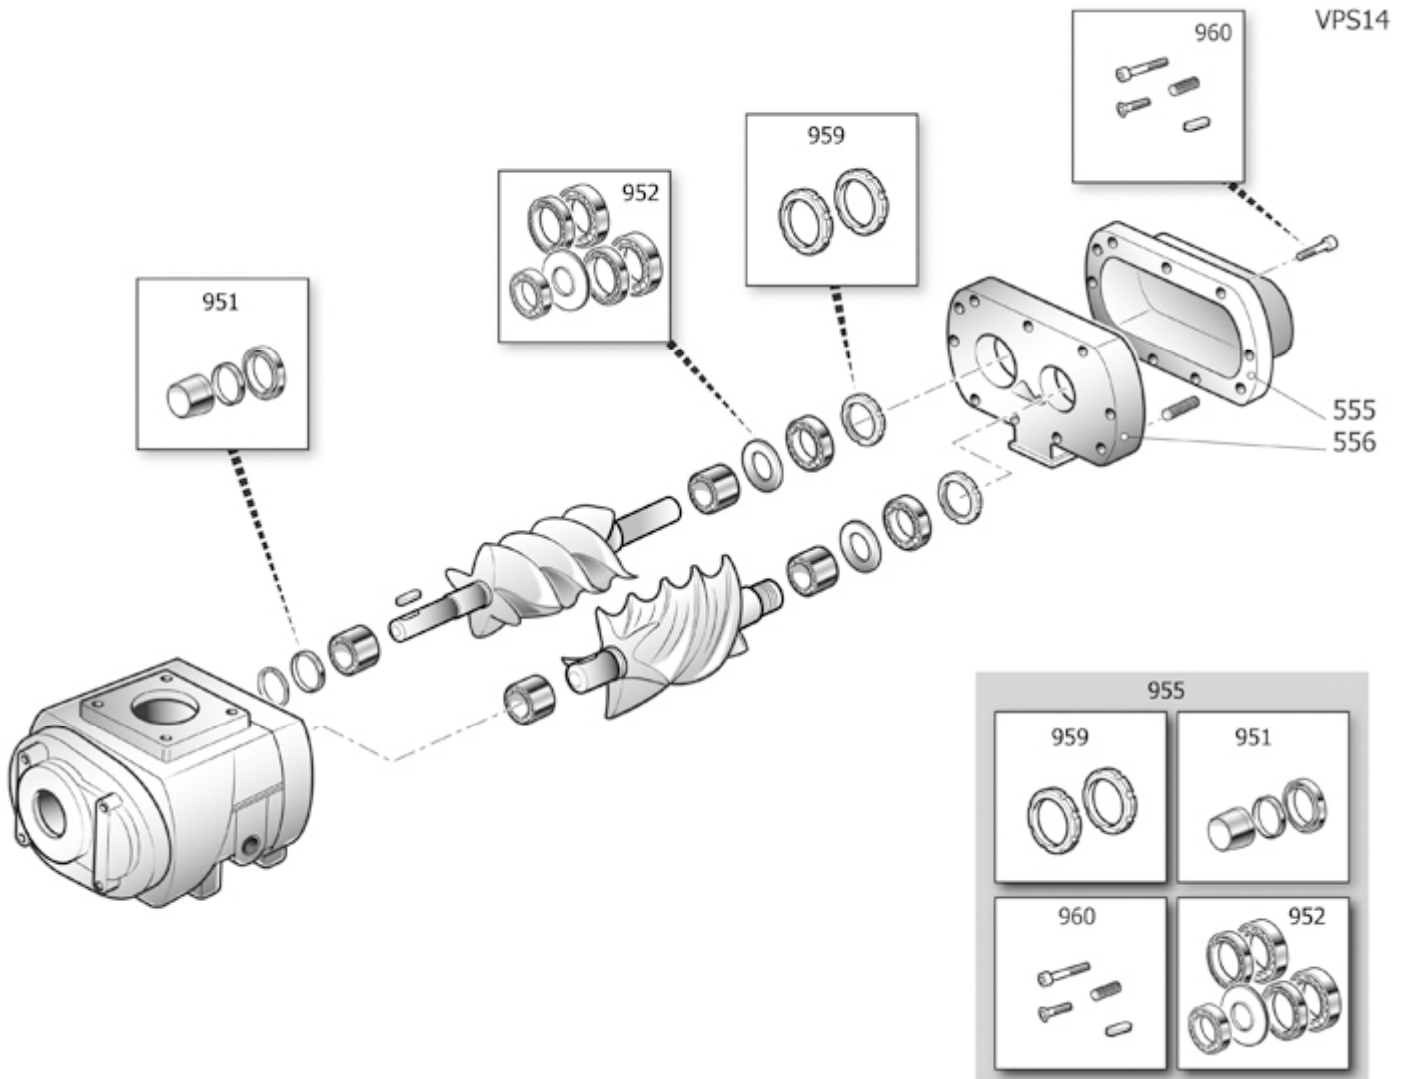

Pos	Component	MU	Multiplier
400	COMPLETE HOUSING		
405	TRANSMISSION COMPONENTS		
425	TANK COMPONENT		
450	COMPRESSOR COMPONENT		
600	#451JO0400V44 ELECTRIC CABINET	PZ	1,0
1000	LONG LIFE KIT LIST		

MJWR2

Pos	Component		MU	Multiplier
431	#151JA0007V44	CONTROL PANEL	PZ	1,0
436	#_151JA0001V44	BASE PLATE	PZ	1,0
437	#251JA0009V72	FRONT DOOR	PZ	1,0

TJOR1

Pos	Component	MU	Multiplier
126	#045182000	POLY V BELT	PZ 1,0
135	#540H106622E3	MOTOR	PZ 1,0
165	#020027100	ANTIVIBR.D40 H30 2C.M8X23 60SH	PZ 4,0
401	#5305100110	AIR END	PZ 1,0
462	#151JA0008V17	SCREW-MOTOR PLATE	PZ 1,0
464	#151JO0016V17	SCREW PLATE	PZ 1,0
5001	#140501004	PULEGGIA 71-K4-19+BC1108	PZ 1,0
5005	#140362005	PULLEY 150-K4-28+BUSHING	PZ 1,0

Pos	Component	MU	Multiplier
106	9047089	LINE COCK	PZ 1,0
109	9052802	PRESSURE GAUGE	PZ 1,0
110	9049164	RELIEF VALVE	PZ 1,0
123	4105975	JOINT T 3/8 MFF 011268000	PZ 1,0
300	41K0174	WHEELS/FEET MOUNTING KIT	PZ 1,0
515	#048536000	DRYER	PZ 1,0
994	9421512	CONDENSATE DRAIN KIT	PZ 1,0
3009	#191PC0020	HYDRAULIC HOSE BSP G1/2x710	PZ 1,0
3012	#160LJ0027	TUBE FLEX 1/2" BSP FD+F90 L550	PZ 1,0
4001	#011000407	RACC.ADT.90\$GIR MM1/2"X3/4"+OR	PZ 1,0
4004	#011000418	RACC.ADT.MM 1/2" BSP	PZ 2,0
4006	#011000411	RACC.ADT.90\$MM 1/2"OR-BSP	PZ 1,0