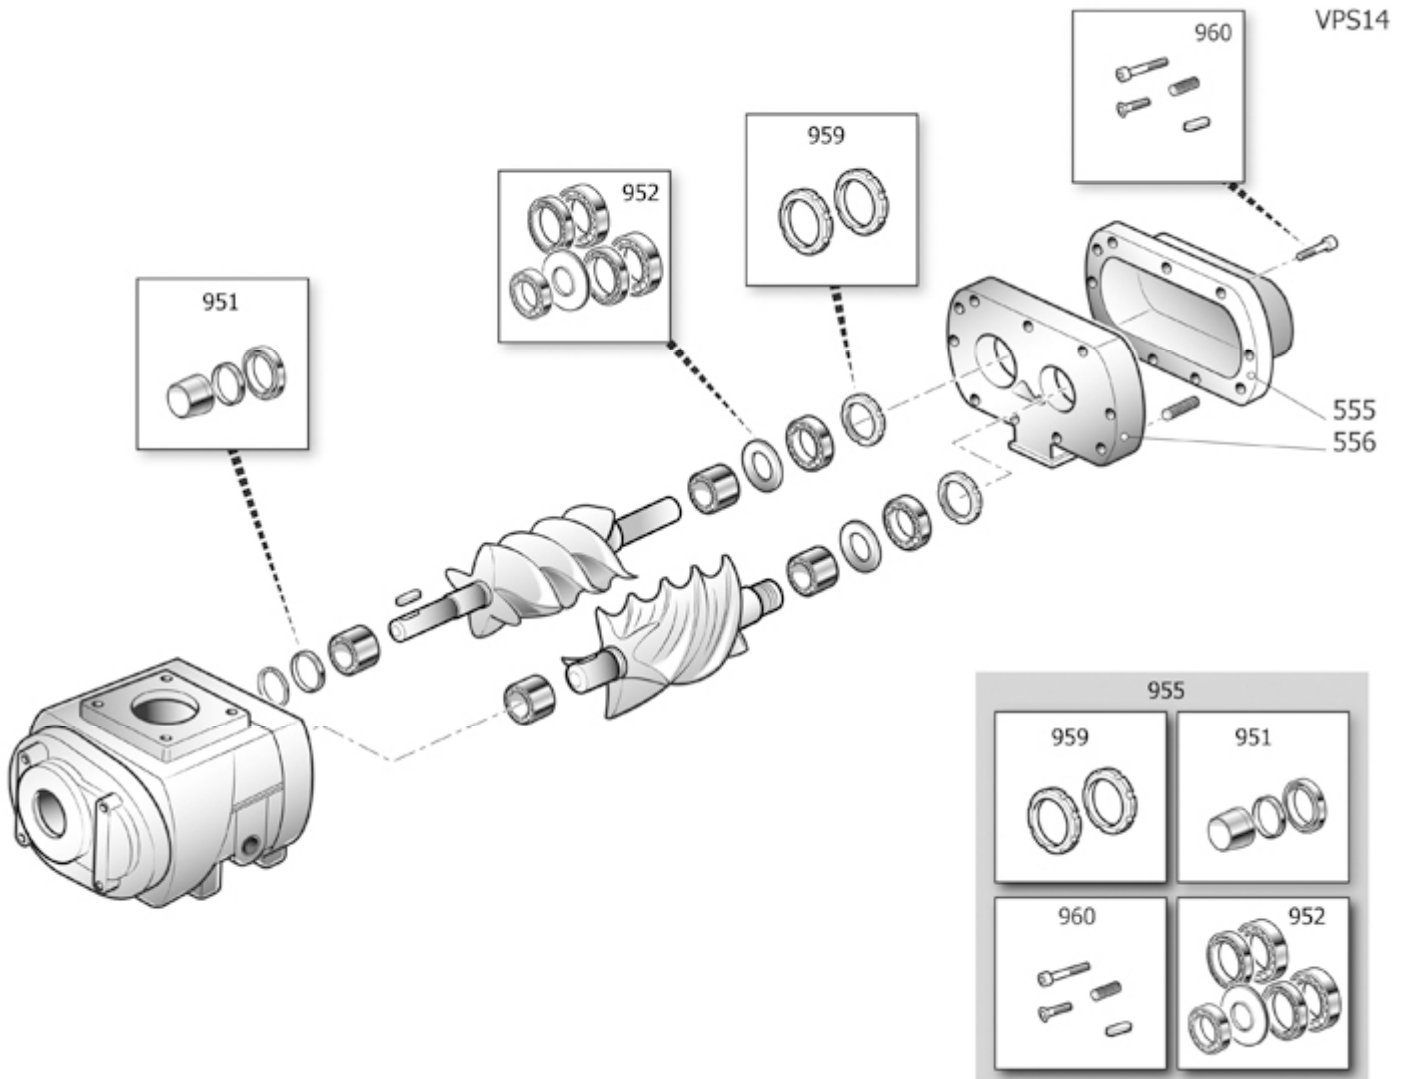

Pos	Component		MU	Multiplier
431	#151JA0007V44	CONTROL PANEL	PZ	1,0
436	#_151JA0001V44	BASE PLATE	PZ	1,0
437	#251JA0009V72	FRONT DOOR	PZ	1,0

TJOR1

Pos	Component	MU	Multiplier
126	#045182000	POLY V BELT	PZ 1,0
135	#540H106622E3	MOTOR	PZ 1,0
165	#020027100	ANTIVIBR.D40 H30 2C.M8X23 60SH	PZ 4,0
401	#5305100110	AIR END	PZ 1,0
462	#151JA0008V17	SCREW-MOTOR PLATE	PZ 1,0
464	#151JO0016V17	SCREW PLATE	PZ 1,0
5001	#140501004	PULEGGIA 71-K4-19+BC1108	PZ 1,0
5005	#140362005	PULLEY 150-K4-28+BUSHING	PZ 1,0

Pos	Component		MU	Multiplier
555	#130500006	REAR COVER	PZ	1,0
556	#130510000	BELL/FRONT SUPPORT	PZ	1,0
955	#230510200	AIR END OVERHAUL KIT	PZ	1,0

Pos	Component		MU	Multiplier
951	#230510240	SEAL KIT	PZ	1,0
952	#230510230	BEARING KIT	PZ	1,0
959	#230510210	RING NUT KIT	PZ	1,0
960	#230510220	BOLTS AND SCREWS KIT	PZ	1,0

Pos	Component	MU	Multiplier
106	9047089	LINE COCK	PZ 1,0
109	9052802	PRESSURE GAUGE	PZ 1,0
110	9049164	RELIEF VALVE	PZ 1,0
123	4105975	JOINT T 3/8 MFF 011268000	PZ 1,0
300	41K0174	WHEELS/FEET MOUNTING KIT	PZ 1,0
515	#048536000	DRYER	PZ 1,0
994	9421512	CONDENSATE DRAIN KIT	PZ 1,0
3009	#191PC0020	HYDRAULIC HOSE BSP G1/2x710	PZ 1,0
3012	#160LJ0027	TUBE FLEX 1/2" BSP FD+F90 L550	PZ 1,0
4001	#011000407	RACC.ADT.90\$GIR MM1/2"X3/4"+OR	PZ 1,0
4004	#011000418	RACC.ADT.MM 1/2" BSP	PZ 2,0
4006	#011000411	RACC.ADT.90\$MM 1/2"OR-BSP	PZ 1,0