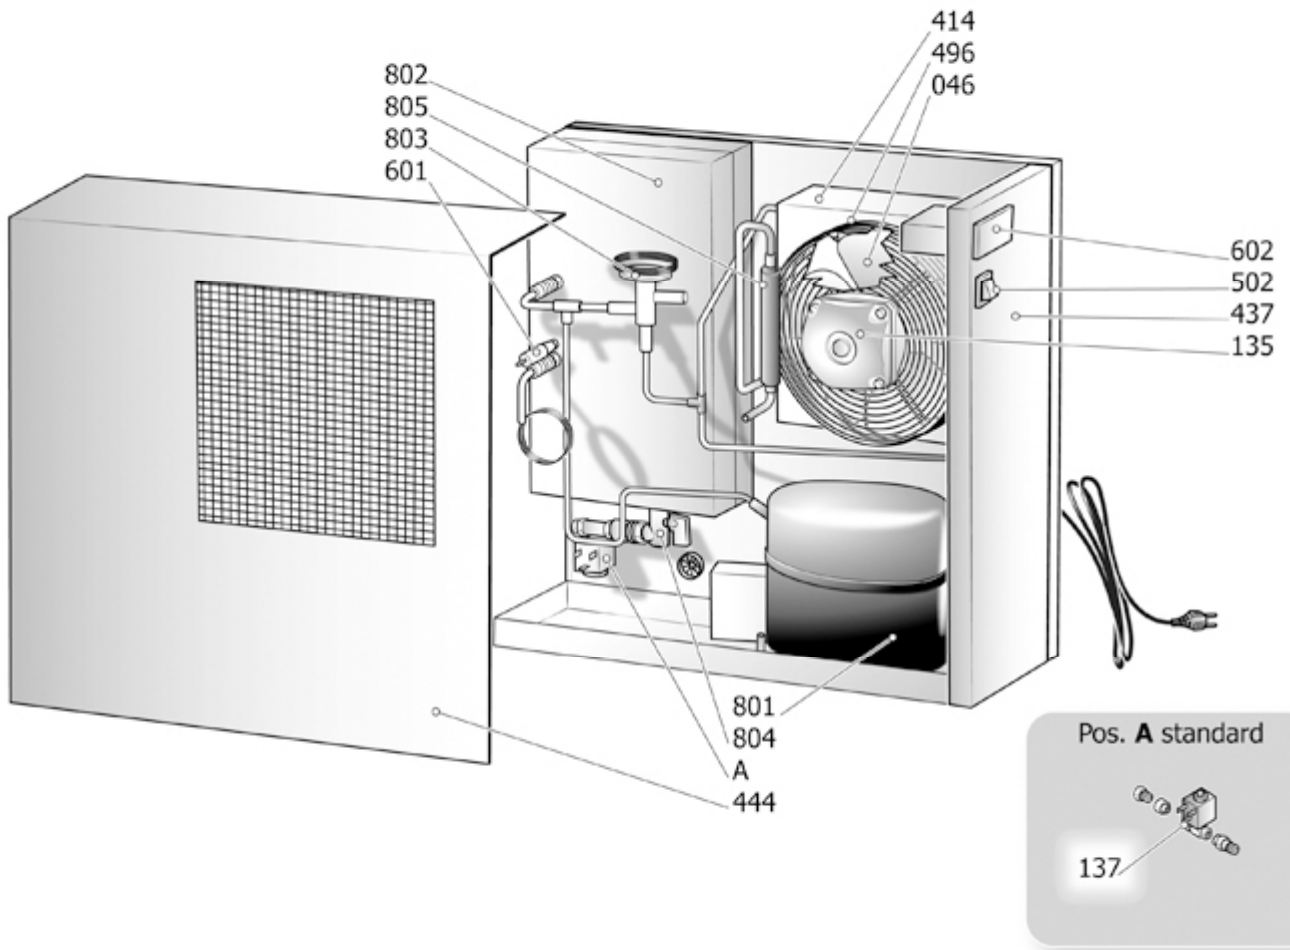

HRD17

Pos	Component	MU	Multiplier
46	#048500012 FAN	PZ	1,0
135	#048431010 MOTOR	PZ	1,0
137	#048500014 SOLENOID VALVE	PZ	1,0
414	#048500063 AIR RADIATOR	PZ	1,0
437	#048500271V44 FRONT DOOR	PZ	1,0
444	#048500272V44 UPPER PANEL	PZ	1,0
496	#048500080 FAN GRILLE	PZ	1,0
502	#048500270 SWITCH/SELECTOR	PZ	1,0
601	#048501026 TEMP. PROBE	PZ	1,0
602	#048501015 CONTROLLER	PZ	1,0
801	#048447004 COMPRESSOR FOR DRYER	PZ	1,0
802	#048500269 ALU-DRY MODULE	PZ	1,0
803	#048500026 PILOT VALVE	PZ	1,0
804	#048501002 SERVICE VALVE	PZ	1,0