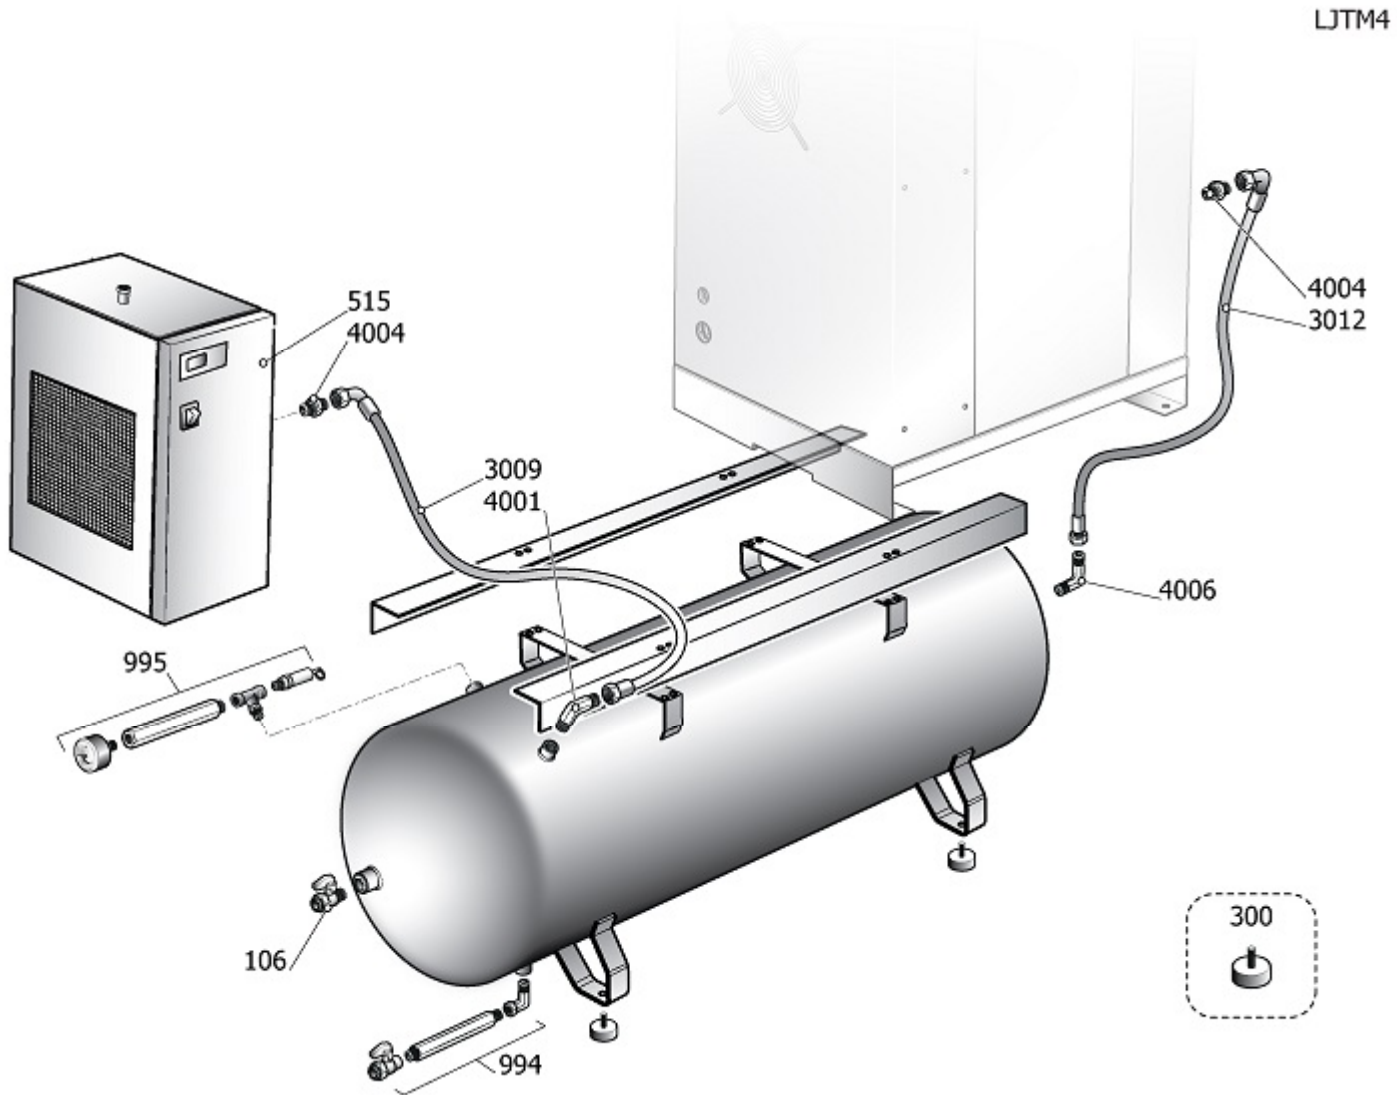

Pos	Component	MU	Multiplier
106	9047089	LINE COCK	PZ 1,0
109	9052802	PRESSURE GAUGE	PZ 1,0
110	9049164	RELIEF VALVE	PZ 1,0
123	4105975	JOINT T 3/8 MFF 011268000	PZ 1,0
300	41K0174	WHEELS/FEET MOUNTING KIT	PZ 1,0
515	#048536000	DRYER	PZ 1,0
994	9421512	CONDENSATE DRAIN KIT	PZ 1,0
3009	#191PC0020	HYDRAULIC HOSE BSP G1/2x710	PZ 1,0
3012	#160LJ0027	TUBE FLEX 1/2" BSP FD+F90 L550	PZ 1,0
4001	#011000407	RACC.ADT.90$GIR MM1/2"X3/4"+OR	PZ 1,0
4004	#011000418	RACC.ADT.MM 1/2" BSP	PZ 2,0
4006	#011000411	RACC.ADT.90$MM 1/2"OR-BSP	PZ 1,0