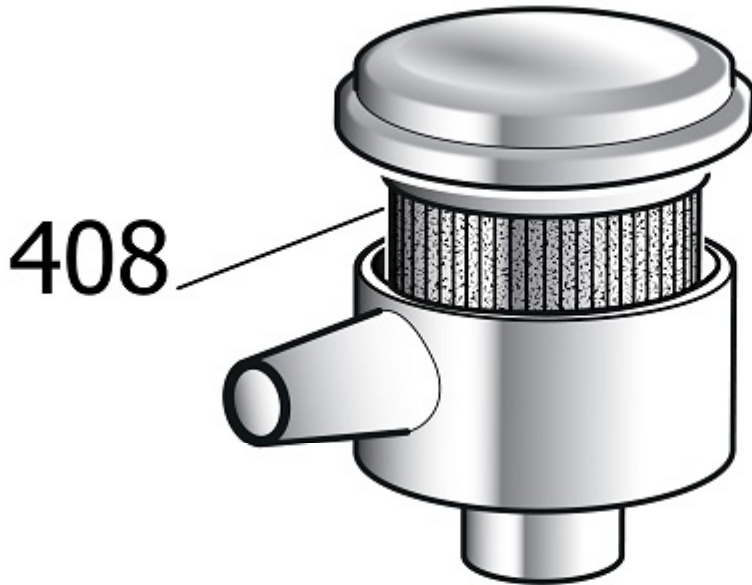

Pos	Component	MU	Multiplier
21	#151JO0021 OIL SEPARATOR SEAL MICRO	PZ	1,0
23	#317087000 AIR FILTER ASSEMBLY	PZ	1,0
32	#012088000 OIL LIGHT	PZ	1,0
122	#047060000 SINGLE-ACTING VALVE	PZ	1,0
130	#047211000 RELIEF VALVE	PZ	1,0
137	#008223000 SOLENOID VALVE	PZ	1,0
402	#319250050 INTAKE REGULATOR	PZ	1,0
404	#347111000SGL MIN. PRESSURE VALVE	PZ	1,0
406	9054200 OIL FILTER	PZ	1,0
410	#151JO0035 AIR-OIL SEPARATOR BLOCK	PZ	1,0
413	#048530000 AIR-OIL RADIATOR	PZ	1,0
418	#011999007 TAPPO ESAG.M3/8" C/SFIATO+GRN	PZ	1,0
419	#131PC0011 AIR-OIL SEPARATOR NIPPLE	PZ	1,0
420	#010122000 O RING 3212 VITON	PZ	1,0
421	#151JO0132V41 OIL SEPARATOR TANK	PZ	1,0
423	#151KL0010 OIL FILTER NIPPLE	PZ	1,0
424	#024109000 ELECTRIC FAN	PZ	1,0
472	#048275000 SEPARATOR FILTER	PZ	1,0
480	#151KL0042 FLANGE	PZ	1,0
496	#151JO0010V17 FAN GRILLE	PZ	1,0
511	#160NM0017V44 RADIAL FAN SUPPORT BRAKER D250	PZ	1,0
996	9421588 KIT RUB.SCARICO DISOLEAT.3/8"	PZ	1,0
3002	#191LX0010 TUBE FLEX 1/2"BSP FD+F90 L440	PZ	1,0
3004	#151LK0031 HYDRAULIC HOSE BSP G1/2x570	PZ	1,0
3005	#151JO0017 TUBE FLEX 1/2" BSP 2FD L395	PZ	1,0
3006	#160RL0005 AIR TUBE VM-COOLER L510 R30-40	PZ	1,0
4003	#011000417 RACC.ADT.MM 1/2" OR-BSP	PZ	1,0
4004	#011000418 RACC.ADT.MM 1/2" BSP	PZ	3,0
4006	#011000411 RACC.ADT.90$MM 1/2"OR-BSP	PZ	1,0
4007	#011267000 NIPPLE R3/8X1/2	PZ	1,0
4008	#011000410 RACC.ADT.90$MM 3/4"OR-BSP	PZ	2,0