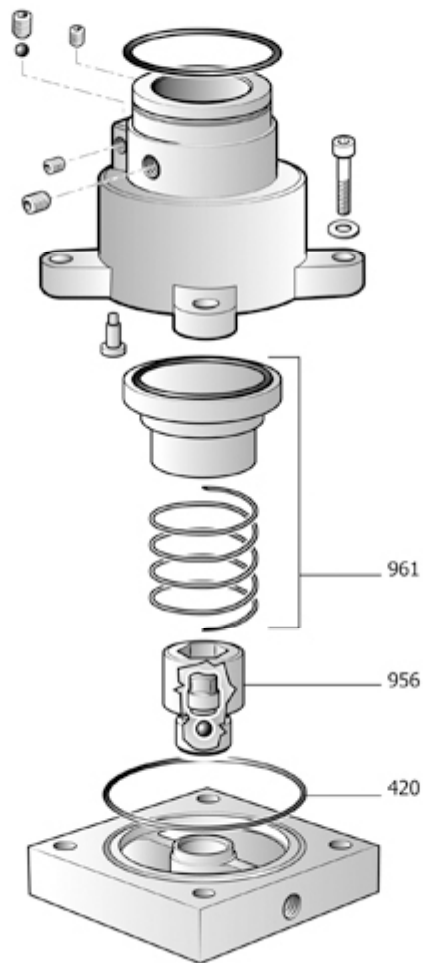

IR10/2

Pos	Component		MU	Multiplier
420	#010122000	O RING 3212 VITON	PZ	1,0
956	#299249007	SEAL + GUIDE ROD SET IR10	PZ	1,0
961	#299249059	KIT REV.OTTUR-MOLLA IR10 NEW	PZ	1,0