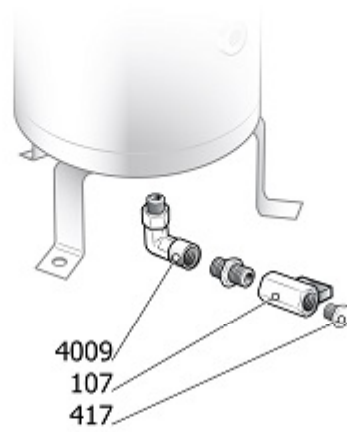

Pos	Component	MU	Multiplier
408	#017092000 AIR FILTER CARTRIDGE 8UM D76	PZ	1,0

IR10

Pos	Component		MU	Multiplier
420	\$30502400	OR VITON 3137 DOWN COOL. K24 K	PZ	1,0
700	#199250001	AIR INTAKE VALVE	PZ	1,0
703	#199249015	FLANGIA AT.FILTRO ARIA IR10NEW	PZ	1,0
957	#260249050	INTAKE VALVE KIT	PZ	1,0

IR10/2

Pos	Component		MU	Multiplier
420	#010122000	O RING 3212 VITON	PZ	1,0
956	#299249007	SEAL + GUIDE ROD SET IR10	PZ	1,0
961	#299249059	KIT REV.OTTUR-MOLLA IR10 NEW	PZ	1,0

Pos	Component		MU	Multiplier
107	#322055100	CONDENSATE DRAIN COCK	PZ	1,0
417	#012023000	OIL PLUG	PZ	1,0
479	#B42429000	MANIFOLD CYLIND F3/8"xF1/2"	PZ	1,0
4009	#011225000	MAINS COUPLING L MM R1/2 ART 2	PZ	1,0