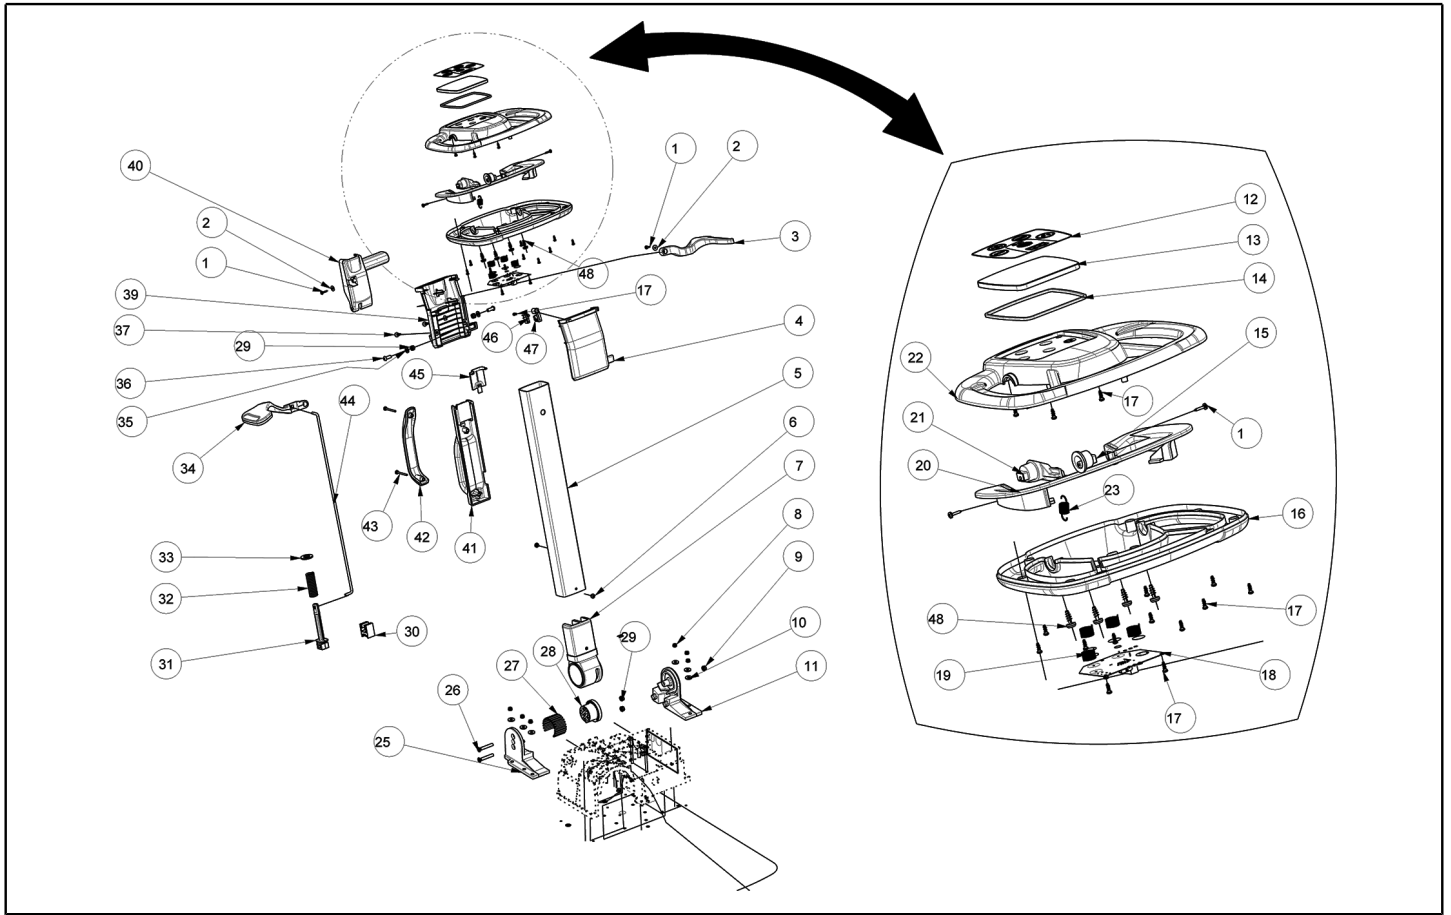

Ref. K	Part n.	Part n. 2	Description	Quantity	Validity		Price
					From	To	
0047	MPVR12486		SUPPORT CT5	1,00			--
0048	VTVT01073		SCREW STS KN1039 6x16 - T25 A2	4,00			--