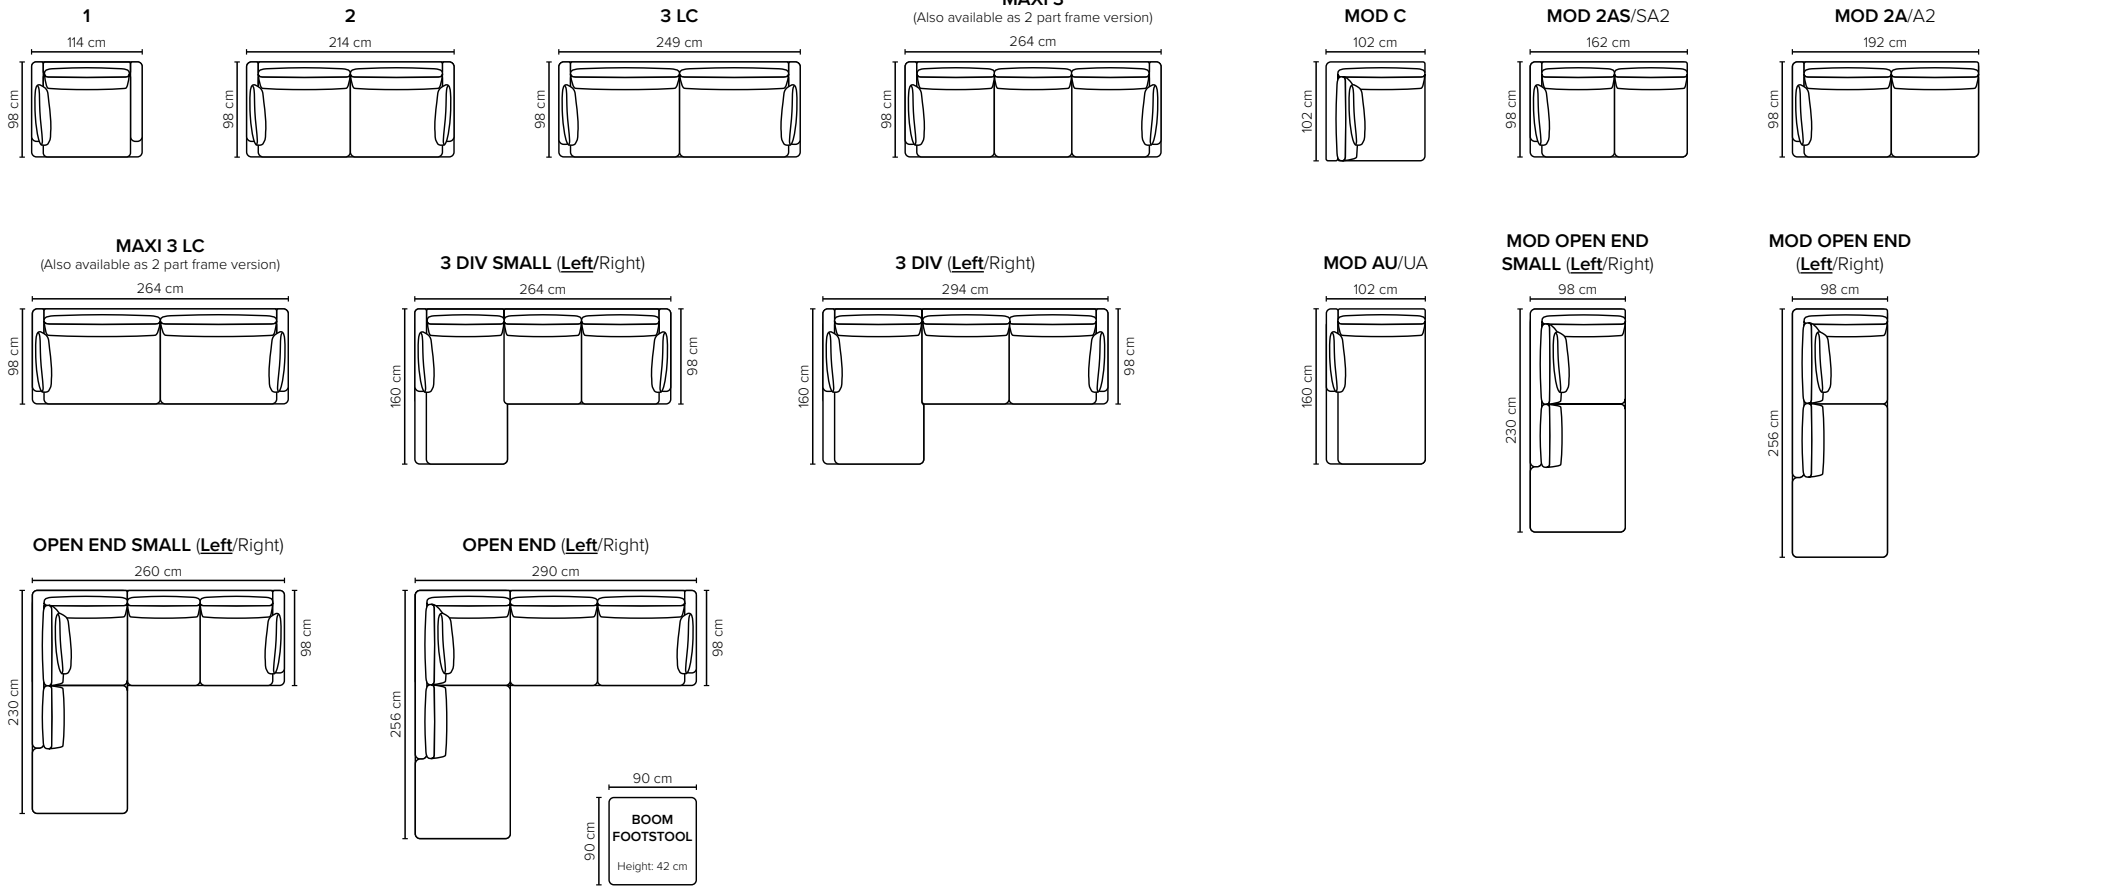

COMBINATIONS

Choose from available sofa models

MODULES

Design your own sofa

bellus®

- **SEAT:** Cloud System: Pocket springs + HR Foam 35 kg covered with memory foam and 200 g fiber
- **BACK:** Siliconized polyester fiber
  Loose seat cushions and loose back cushions
- **ARMREST:** Foam 25 kg

- **DECO PILLOWS:** 1 deco pillow per armrest size 63x57 cm
  1 deco pillow per corner size 63x57 cm
  Note: Boom 1 has 1 deco pillow
- **FRAME:** Plywood + wood
  No-Sag springs
- **LEG OPTIONS:** Standard: Leg 127 (metal, height 15 cm)
  Optional: Leg 131 (metal, height 15 cm)
  Optional: Leg 98 (wooden, height 15 cm)