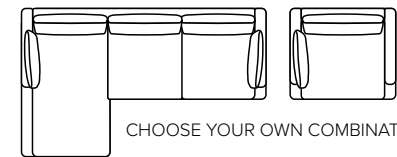

BOOM

An explosion of elegance right in your living room

bellus®