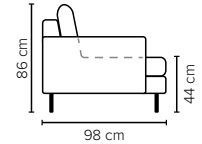

COMBINATIONS

Choose from available sofa models

MODULES

Design your own sofa

bellus®