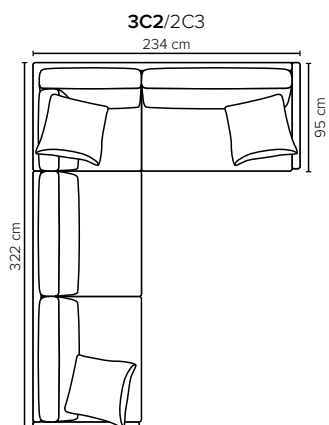

# COMBINATIONS

Choose from available sofa models

bellus®

- SEAT:** Cloud<sup>plus</sup> System: Pocket springs + HR Foam 35 kg + on top feather mixed with shredded foam
- BACK:** Feather mixed with shredded foam  
Loose seat cushions and loose back cushions
- ARMREST:** Foam 25-30 kg

- DECO PILLOWS:** Filling: feather mixed with shredded foam  
1 deco pillow per armrest size 60×60 cm  
1 deco pillow per corner size 60×60 cm
- FRAME:** Plywood + wood + foam 25 kg
- LEG OPTIONS:** No leg choices available for this sofa