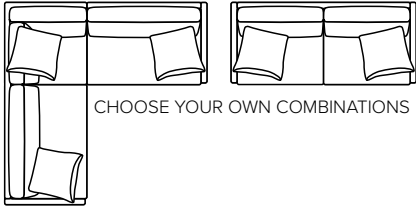

# DISCOVERY

To complement the rest of your space by keeping it simple and timeless

bellus<sup>®</sup>

# COMBINATIONS

Choose from available sofa models

bellus®

- SEAT:** Cloud<sup>plus</sup> System: Pocket springs + HR Foam 35 kg + on top feather mixed with shredded foam
- BACK:** Feather mixed with shredded foam  
Loose seat cushions and loose back cushions
- ARMREST:** Foam 25-30 kg

- DECO PILLOWS:** Filling: feather mixed with shredded foam  
1 deco pillow per armrest size 60×60 cm  
1 deco pillow per corner size 60×60 cm
- FRAME:** Plywood + wood + foam 25 kg
- LEG OPTIONS:** No leg choices available for this sofa