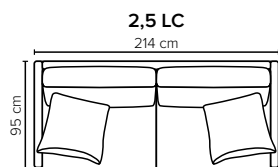

# COMBINATIONS

Choose from available sofa models

bellus®

- SEAT:** Cloud<sup>plus</sup> System: Pocket springs + HR Foam 35 kg + on top feather mixed with shredded foam
- BACK:** Feather mixed with shredded foam  
Loose seat cushions and loose back cushions
- ARMREST:** Foam 25-30 kg

- DECO PILLOWS:** Filling: feather mixed with shredded foam  
1 deco pillow per armrest size 60×60 cm  
1 deco pillow per corner size 60×60 cm
- FRAME:** Plywood + wood + foam 25 kg
- LEG OPTIONS:** No leg choices available for this sofa