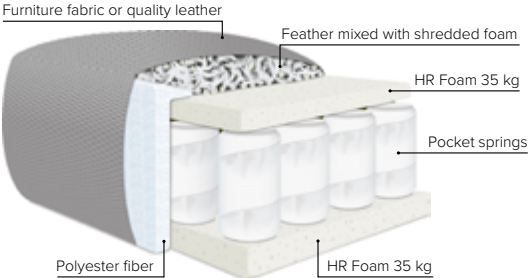

# DISCOVERY

To complement the rest of your space by keeping it simple and timeless

bellus<sup>®</sup>

# COMBINATIONS

Choose from available sofa models

bellus®

- SEAT:** Cloud<sup>plus</sup> System: Pocket springs + HR Foam 35 kg + on top feather mixed with shredded foam
- BACK:** Feather mixed with shredded foam  
Loose seat cushions and loose back cushions
- ARMREST:** Foam 25-30 kg

- DECO PILLOWS:** Filling: feather mixed with shredded foam  
1 deco pillow per armrest size 60×60 cm  
1 deco pillow per corner size 60×60 cm
- FRAME:** Plywood + wood + foam 25 kg
- LEG OPTIONS:** No leg choices available for this sofa