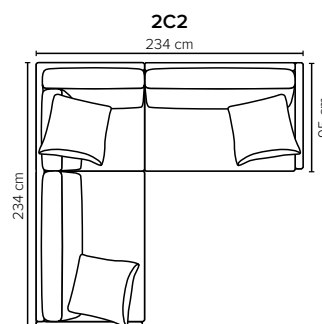

# COMBINATIONS

Choose from available sofa models

bellus®

- SEAT:** Cloud<sup>plus</sup> System: Pocket springs + HR Foam 35 kg + on top feather mixed with shredded foam
- BACK:** Feather mixed with shredded foam  
Loose seat cushions and loose back cushions
- ARMREST:** Foam 25-30 kg

- DECO PILLOWS:** Filling: feather mixed with shredded foam  
1 deco pillow per armrest size 60×60 cm  
1 deco pillow per corner size 60×60 cm
- FRAME:** Plywood + wood + foam 25 kg
- LEG OPTIONS:** No leg choices available for this sofa