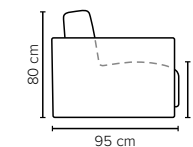

COMBINATIONS

Choose from available sofa models

bellus®

1. **SEAT:** Cloud^{plus} System: Pocket springs + HR Foam 35 kg + on top feather mixed with shredded foam
2. **BACK:** Feather mixed with shredded foam
   Loose seat cushions and loose back cushions
3. **ARMREST:** Foam 25-30 kg

1. **DECO PILLOWS:** Filling: feather mixed with shredded foam
   1 deco pillow per armrest size 60×60 cm
   1 deco pillow per corner size 60×60 cm
2. **FRAME:** Plywood + wood + foam 25 kg
3. **LEG OPTIONS:** No leg choices available for this sofa