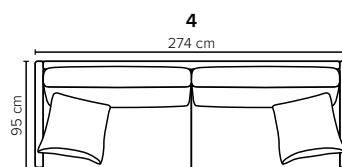

# COMBINATIONS

Choose from available sofa models

bellus®

- SEAT:** Cloud<sup>plus</sup> System: Pocket springs + HR Foam 35 kg + on top feather mixed with shredded foam
- BACK:** Feather mixed with shredded foam  
Loose seat cushions and loose back cushions
- ARMREST:** Foam 25-30 kg

- DECO PILLOWS:** Filling: feather mixed with shredded foam  
1 deco pillow per armrest size 60×60 cm  
1 deco pillow per corner size 60×60 cm
- FRAME:** Plywood + wood + foam 25 kg
- LEG OPTIONS:** No leg choices available for this sofa