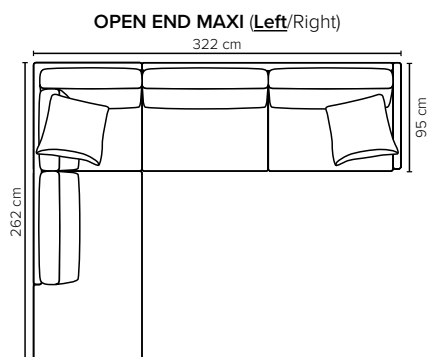

COMBINATIONS

Choose from available sofa models

bellus®

1. **SEAT:** Cloud^{plus} System: Pocket springs + HR Foam 35 kg + on top feather mixed with shredded foam
2. **BACK:** Feather mixed with shredded foam
   Loose seat cushions and loose back cushions
3. **ARMREST:** Foam 25-30 kg

1. **DECO PILLOWS:** Filling: feather mixed with shredded foam
   1 deco pillow per armrest size 60×60 cm
   1 deco pillow per corner size 60×60 cm
2. **FRAME:** Plywood + wood + foam 25 kg
3. **LEG OPTIONS:** No leg choices available for this sofa