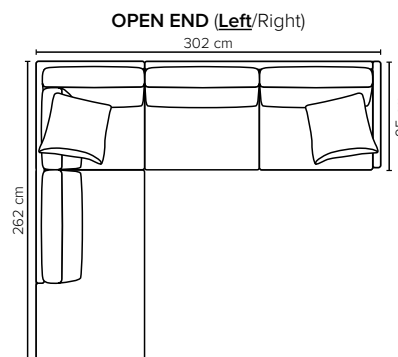

COMBINATIONS

Choose from available sofa models

bellus®

1. **SEAT:** Cloud^{plus} System: Pocket springs + HR Foam 35 kg + on top feather mixed with shredded foam
2. **BACK:** Feather mixed with shredded foam
   Loose seat cushions and loose back cushions
3. **ARMREST:** Foam 25-30 kg

1. **DECO PILLOWS:** Filling: feather mixed with shredded foam
   1 deco pillow per armrest size 60×60 cm
   1 deco pillow per corner size 60×60 cm
2. **FRAME:** Plywood + wood + foam 25 kg
3. **LEG OPTIONS:** No leg choices available for this sofa