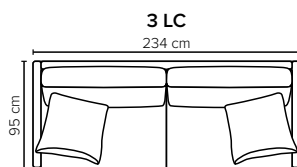

# COMBINATIONS

Choose from available sofa models

bellus®

- SEAT:** Cloud<sup>plus</sup> System: Pocket springs + HR Foam 35 kg + on top feather mixed with shredded foam
- BACK:** Feather mixed with shredded foam  
Loose seat cushions and loose back cushions
- ARMREST:** Foam 25-30 kg

- DECO PILLOWS:** Filling: feather mixed with shredded foam  
1 deco pillow per armrest size 60×60 cm  
1 deco pillow per corner size 60×60 cm
- FRAME:** Plywood + wood + foam 25 kg
- LEG OPTIONS:** No leg choices available for this sofa