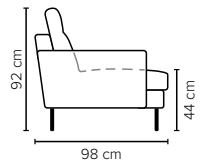

COMBINATIONS

Choose from available sofa models

bellus®