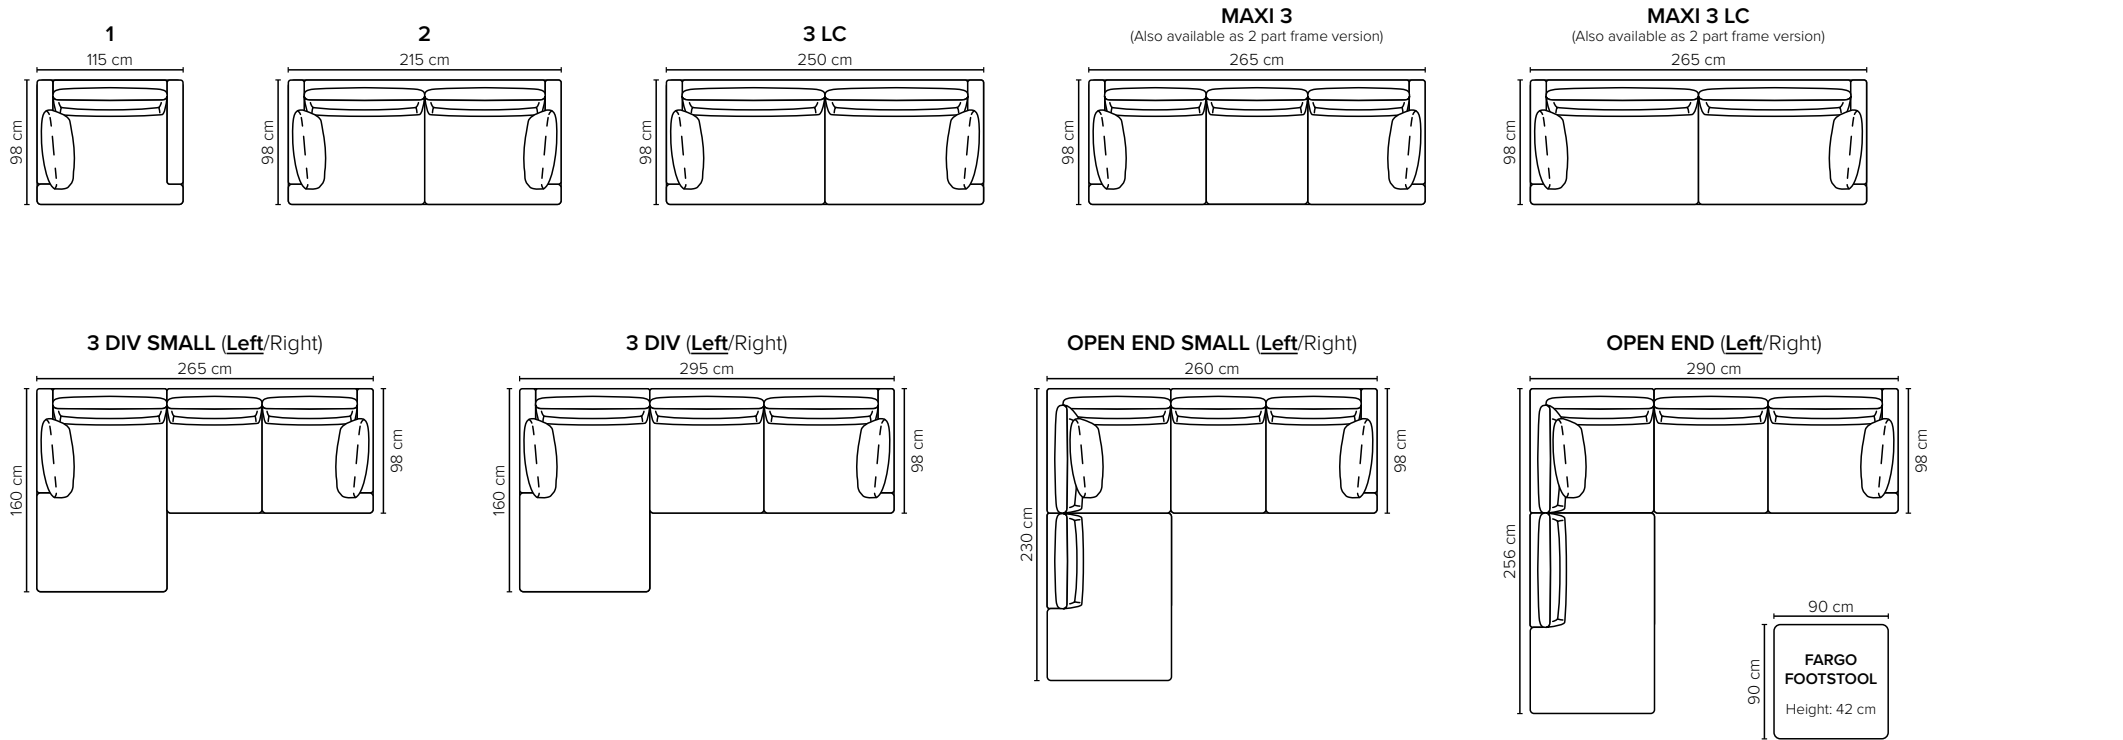

COMBINATIONS

Choose from available sofa models

bellus®

1. **SEAT:** Cloud^{Plus} System: Pocket springs + HR Foam 35 kg + on top feather mixed with shredded foam
2. **BACK:** Siliconized polyester fiber
   Loose seat cushions and loose back cushions
3. **ARMREST:** Foam 25 kg

1. **DECO PILLOWS:** 1 deco pillow per armrest size 40x55 cm
   1 deco pillow per corner size 40x55 cm
   Note: Fargo 1 has 1 deco pillow
2. **FRAME:** Plywood + wood
   No-Sag springs
3. **LEG OPTIONS:** Standard: Leg 138 (metal, h: 17 cm)
   Optional: Leg 14 (wooden, h: 16 cm)