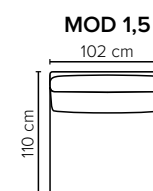

COMBINATIONS

Choose from available sofa models

MODULES

Design your own sofa

bellus®

- **SEAT:** Cloud^{Plus} System: Pocket springs + HR Foam 35 kg + on top feather mixed with shredded foam
- **BACK:** Siliconized polyester fiber
  Loose seat cushions and loose back cushions
- **ARMREST:** Foam 25-30 kg

- **DECO PILLOWS:** Filling: feather mixed with shredded foam
  1 deco pillow per armrest size 60x65 cm
  1 deco pillow per corner size 60x65 cm
  Note: Loveseat has 1 deco pillow size 60x65 cm
- **FRAME:** Plywood + wood + foam 25 kg
- **LEG OPTIONS:** No leg choices available for this sofa