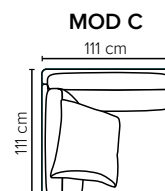

COMBINATIONS

Choose from available sofa models

MODULES

Design your own sofa

bellus®

- **SEAT:** Cloud^{Plus} System: Pocket springs + HR Foam 35 kg + on top feather mixed with shredded foam
- **BACK:** Siliconized polyester fiber
  Loose seat cushions and loose back cushions
- **ARMREST:** Foam 25-30 kg

- **DECO PILLOWS:** Filling: feather mixed with shredded foam
  1 deco pillow per armrest size 60x65 cm
  1 deco pillow per corner size 60x65 cm
  Note: Loveseat has 1 deco pillow size 60x65 cm
- **FRAME:** Plywood + wood + foam 25 kg
- **LEG OPTIONS:** No leg choices available for this sofa