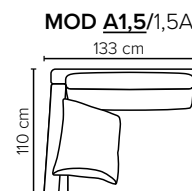

COMBINATIONS

Choose from available sofa models

MODULES

Design your own sofa

bellus®

- **SEAT:** Cloud^{Plus} System: Pocket springs + HR Foam 35 kg + on top feather mixed with shredded foam
- **BACK:** Siliconized polyester fiber
  Loose seat cushions and loose back cushions
- **ARMREST:** Foam 25-30 kg

- **DECO PILLOWS:** Filling: feather mixed with shredded foam
  1 deco pillow per armrest size 60x65 cm
  1 deco pillow per corner size 60x65 cm
  Note: Loveseat has 1 deco pillow size 60x65 cm
- **FRAME:** Plywood + wood + foam 25 kg
- **LEG OPTIONS:** No leg choices available for this sofa