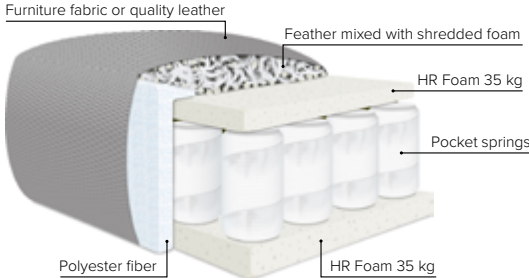

MORE

Softness, comfort and spaciousness

bellus®