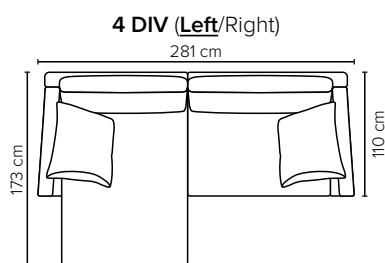

COMBINATIONS

Choose from available sofa models

MODULES

Design your own sofa

bellus®

- **SEAT:** Cloud^{Plus} System: Pocket springs + HR Foam 35 kg + on top feather mixed with shredded foam
- **BACK:** Siliconized polyester fiber
  Loose seat cushions and loose back cushions
- **ARMREST:** Foam 25-30 kg

- **DECO PILLOWS:** Filling: feather mixed with shredded foam
  1 deco pillow per armrest size 60x65 cm
  1 deco pillow per corner size 60x65 cm
  Note: Loveseat has 1 deco pillow size 60x65 cm
- **FRAME:** Plywood + wood + foam 25 kg
- **LEG OPTIONS:** No leg choices available for this sofa