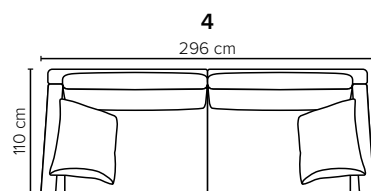

COMBINATIONS

Choose from available sofa models

MODULES

Design your own sofa

bellus®

- **SEAT:** Cloud^{Plus} System: Pocket springs + HR Foam 35 kg + on top feather mixed with shredded foam
- **BACK:** Siliconized polyester fiber
  Loose seat cushions and loose back cushions
- **ARMREST:** Foam 25-30 kg

- **DECO PILLOWS:** Filling: feather mixed with shredded foam
  1 deco pillow per armrest size 60x65 cm
  1 deco pillow per corner size 60x65 cm
  Note: Loveseat has 1 deco pillow size 60x65 cm
- **FRAME:** Plywood + wood + foam 25 kg
- **LEG OPTIONS:** No leg choices available for this sofa