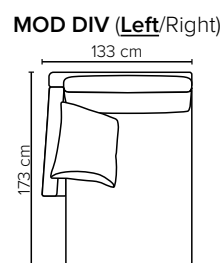

COMBINATIONS

Choose from available sofa models

MODULES

Design your own sofa

bellus®

- **SEAT:** Cloud^{Plus} System: Pocket springs + HR Foam 35 kg + on top feather mixed with shredded foam
- **BACK:** Siliconized polyester fiber
  Loose seat cushions and loose back cushions
- **ARMREST:** Foam 25-30 kg

- **DECO PILLOWS:** Filling: feather mixed with shredded foam
  1 deco pillow per armrest size 60x65 cm
  1 deco pillow per corner size 60x65 cm
  Note: Loveseat has 1 deco pillow size 60x65 cm
- **FRAME:** Plywood + wood + foam 25 kg
- **LEG OPTIONS:** No leg choices available for this sofa