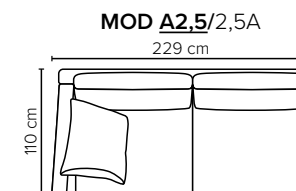

COMBINATIONS

Choose from available sofa models

MODULES

Design your own sofa

bellus®

- **SEAT:** Cloud^{Plus} System: Pocket springs + HR Foam 35 kg + on top feather mixed with shredded foam
- **BACK:** Siliconized polyester fiber
  Loose seat cushions and loose back cushions
- **ARMREST:** Foam 25-30 kg

- **DECO PILLOWS:** Filling: feather mixed with shredded foam
  1 deco pillow per armrest size 60x65 cm
  1 deco pillow per corner size 60x65 cm
  Note: Loveseat has 1 deco pillow size 60x65 cm
- **FRAME:** Plywood + wood + foam 25 kg
- **LEG OPTIONS:** No leg choices available for this sofa