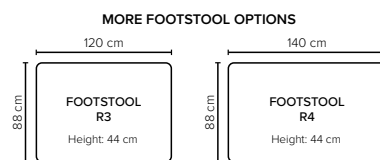

COMBINATIONS

Choose from available sofa models

MODULES

Design your own sofa

bellus®

- **SEAT:** Cloud^{Plus} System: Pocket springs + HR Foam 35 kg + on top feather mixed with shredded foam
- **BACK:** Siliconized polyester fiber
  Loose seat cushions and loose back cushions
- **ARMREST:** Foam 25-30 kg

- **DECO PILLOWS:** Filling: feather mixed with shredded foam
  1 deco pillow per armrest size 60x65 cm
  1 deco pillow per corner size 60x65 cm
  Note: Loveseat has 1 deco pillow size 60x65 cm
- **FRAME:** Plywood + wood + foam 25 kg
- **LEG OPTIONS:** No leg choices available for this sofa