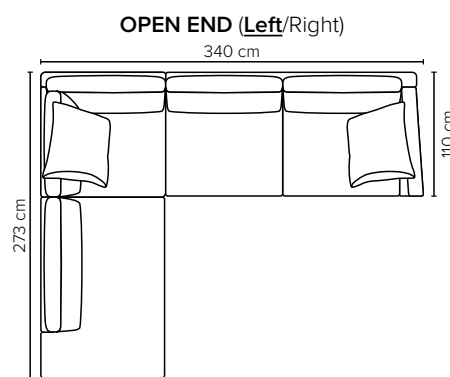

COMBINATIONS

Choose from available sofa models

MODULES

Design your own sofa

bellus®

- **SEAT:** Cloud^{Plus} System: Pocket springs + HR Foam 35 kg + on top feather mixed with shredded foam
- **BACK:** Siliconized polyester fiber
  Loose seat cushions and loose back cushions
- **ARMREST:** Foam 25-30 kg

- **DECO PILLOWS:** Filling: feather mixed with shredded foam
  1 deco pillow per armrest size 60x65 cm
  1 deco pillow per corner size 60x65 cm
  Note: Loveseat has 1 deco pillow size 60x65 cm
- **FRAME:** Plywood + wood + foam 25 kg
- **LEG OPTIONS:** No leg choices available for this sofa