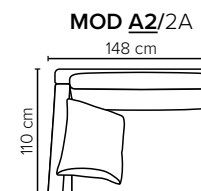

COMBINATIONS

Choose from available sofa models

MODULES

Design your own sofa

bellus®

- **SEAT:** Cloud^{Plus} System: Pocket springs + HR Foam 35 kg + on top feather mixed with shredded foam
- **BACK:** Siliconized polyester fiber
  Loose seat cushions and loose back cushions
- **ARMREST:** Foam 25-30 kg

- **DECO PILLOWS:** Filling: feather mixed with shredded foam
  1 deco pillow per armrest size 60x65 cm
  1 deco pillow per corner size 60x65 cm
  Note: Loveseat has 1 deco pillow size 60x65 cm
- **FRAME:** Plywood + wood + foam 25 kg
- **LEG OPTIONS:** No leg choices available for this sofa