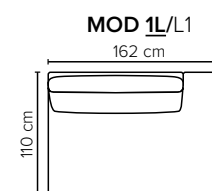

COMBINATIONS

Choose from available sofa models

MODULES

Design your own sofa

bellus®

- **SEAT:** Cloud^{Plus} System: Pocket springs + HR Foam 35 kg + on top feather mixed with shredded foam
- **BACK:** Siliconized polyester fiber
  Loose seat cushions and loose back cushions
- **ARMREST:** Foam 25-30 kg

- **DECO PILLOWS:** Filling: feather mixed with shredded foam
  1 deco pillow per armrest size 60x65 cm
  1 deco pillow per corner size 60x65 cm
  Note: Loveseat has 1 deco pillow size 60x65 cm
- **FRAME:** Plywood + wood + foam 25 kg
- **LEG OPTIONS:** No leg choices available for this sofa