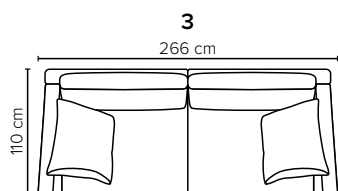

COMBINATIONS

Choose from available sofa models

MODULES

Design your own sofa

bellus®

- **SEAT:** Cloud^{Plus} System: Pocket springs + HR Foam 35 kg + on top feather mixed with shredded foam
- **BACK:** Siliconized polyester fiber
  Loose seat cushions and loose back cushions
- **ARMREST:** Foam 25-30 kg

- **DECO PILLOWS:** Filling: feather mixed with shredded foam
  1 deco pillow per armrest size 60x65 cm
  1 deco pillow per corner size 60x65 cm
  Note: Loveseat has 1 deco pillow size 60x65 cm
- **FRAME:** Plywood + wood + foam 25 kg
- **LEG OPTIONS:** No leg choices available for this sofa