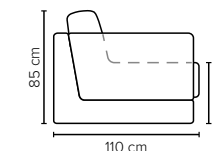

COMBINATIONS

Choose from available sofa models

MODULES

Design your own sofa

bellus®

- **SEAT:** Cloud^{Plus} System: Pocket springs + HR Foam 35 kg + on top feather mixed with shredded foam
- **BACK:** Siliconized polyester fiber
  Loose seat cushions and loose back cushions
- **ARMREST:** Foam 25-30 kg

- **DECO PILLOWS:** Filling: feather mixed with shredded foam
  1 deco pillow per armrest size 60x65 cm
  1 deco pillow per corner size 60x65 cm
  Note: Loveseat has 1 deco pillow size 60x65 cm
- **FRAME:** Plywood + wood + foam 25 kg
- **LEG OPTIONS:** No leg choices available for this sofa