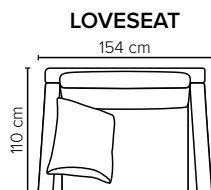

COMBINATIONS

Choose from available sofa models

MODULES

Design your own sofa

bellus®

- **SEAT:** Cloud^{Plus} System: Pocket springs + HR Foam 35 kg + on top feather mixed with shredded foam
- **BACK:** Siliconized polyester fiber
  Loose seat cushions and loose back cushions
- **ARMREST:** Foam 25-30 kg

- **DECO PILLOWS:** Filling: feather mixed with shredded foam
  1 deco pillow per armrest size 60x65 cm
  1 deco pillow per corner size 60x65 cm
  Note: Loveseat has 1 deco pillow size 60x65 cm
- **FRAME:** Plywood + wood + foam 25 kg
- **LEG OPTIONS:** No leg choices available for this sofa