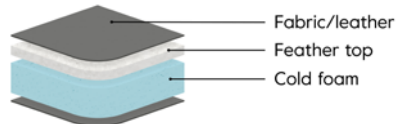

Comforts

Feather Soft - C2

Seat Cushion

The seat cushion consists of elastic cut cold foam with a feather top.