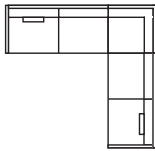

The feather filling in seat and back cushions make it a very comfortable and relaxed sofa to sit in - a place to lean back and enjoy life.

Petito

Modules

1,5-Seater
103 x 102 x 82

2-Seater
168 x 102 x 82

2-Seater bed
168 x 102 x 82

3-Seater
198 x 102 x 82

4-Seater (2 pkg)
248 x 102 x 82

4-Seater
248 x 102 x 82

2+Corner+2
263 x 263 x 82

3+Corner+2 L/R
293 x 263 x 82

3+Corner+3
293 x 293 x 82

Footstool
96 x 80 x 44

Footstool small
61 x 45 x 44