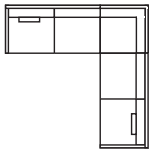

The feather filling in seat and back cushions make it a very comfortable and relaxed sofa to sit in - a place to lean back and enjoy life.

Petito

Modules

1,5-Seater
103 x 102 x 82

2-Seater
168 x 102 x 82

2-Seater bed
168 x 102 x 82

3-Seater
198 x 102 x 82

4-Seater (2 pkg)
248 x 102 x 82

4-Seater
248 x 102 x 82

2+Corner+2
263 x 263 x 82

3+Corner+2 L/R
293 x 263 x 82

3+Corner+3
293 x 293 x 82

Footstool
96 x 80 x 44

Footstool small
61 x 45 x 44