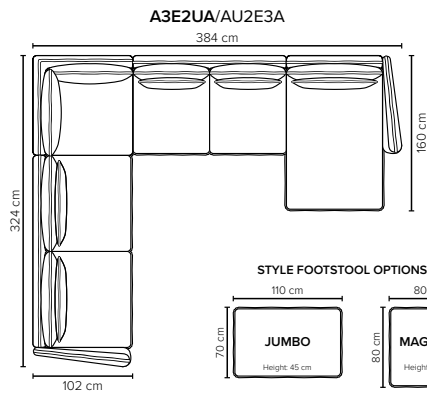

COMBINATIONS

Choose from available sofa models

MODULES

Design your own sofa

bellus®

- **SEAT:** Cloud System: Pocket springs + HR Foam 35 kg covered with memory foam and 200 g fiber
- **BACK:** Siliconized polyester fiber
  Included cross back pillows: Foam 25 kg + 200 g fiber
  Loose seat cushions and loose back cushions
- **ARMREST:** Foam 25 kg

- **DECO PILLOWS:** Not included in this sofa model
  Additional pillows can be ordered separately
  1 seater: 40x40 deco pillow included (no cross back pillow)
- **FRAME:** Plywood + wood
  No-Sag springs
- **LEG OPTIONS:** Standard: Leg 122 (metal, h: 17 cm)
  Optional: Leg 85 (wooden, h: 17 cm)