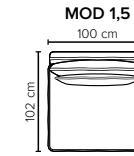

COMBINATIONS

Choose from available sofa models

MODULES

Design your own sofa

bellus®