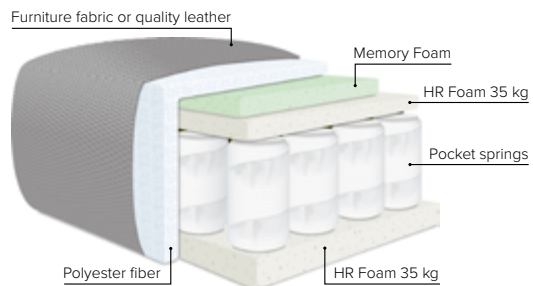

STYLE

A couch where you can live everyday family life or be alone, host lots of good friends

bellus®

Cloud-system®

5 YEAR SPRING BREAKAGE GUARANTEE

COMBINATIONS

Choose from available sofa models

MODULES

Design your own sofa

bellus®

- SEAT:** Cloud System: Pocket springs + HR Foam 35 kg covered with memory foam and 200 g fiber
- BACK:** Siliconized polyester fiber
Included cross back pillows: Foam 25 kg + 200 g fiber
Loose seat cushions and loose back cushions
- ARMREST:** Foam 25 kg

- DECO PILLOWS:** Not included in this sofa model
Additional pillows can be ordered separately
1 seater: 40x40 deco pillow included (no cross back pillow)
- FRAME:** Plywood + wood
No-Sag springs
- LEG OPTIONS:** Standard: Leg 122 (metal, h: 17 cm)
Optional: Leg 85 (wooden, h: 17 cm)

All measurements are approximate, +/- 3 cm. Sofa height measured with leg 122. Please visit www.bellus.com for the latest product versions.