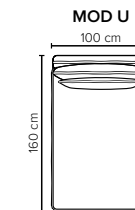

COMBINATIONS

Choose from available sofa models

MODULES

Design your own sofa

bellus®