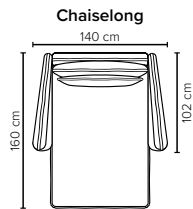

COMBINATIONS

Choose from available sofa models

MODULES

Design your own sofa

bellus®