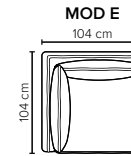

COMBINATIONS

Choose from available sofa models

MODULES

Design your own sofa

bellus®