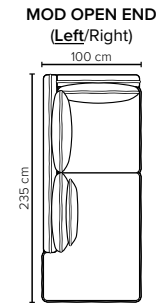

COMBINATIONS

Choose from available sofa models

MODULES

Design your own sofa

bellus®