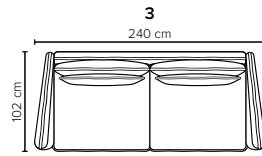

COMBINATIONS

Choose from available sofa models

MODULES

Design your own sofa

bellus®