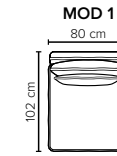

COMBINATIONS

Choose from available sofa models

MODULES

Design your own sofa

bellus®