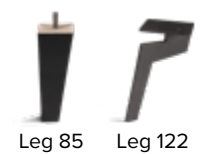

- **SEAT:** Cloud System: Pocket springs + HR Foam 35 kg covered with memory foam and 200 g fiber
- **BACK:** Siliconized polyester fiber
  Included cross back pillows: Foam 25 kg + 200 g fiber
  Loose seat cushions and loose back cushions
- **ARMREST:** Foam 25 kg

- **DECO PILLOWS:** Not included in this sofa model
  Additional pillows can be ordered separately
  1 seater: 40x40 deco pillow included (no cross back pillow)
- **FRAME:** Plywood + wood
  No-Sag springs
- **LEG OPTIONS:** Standard: Leg 122 (metal, h: 17 cm)
  Optional: Leg 85 (wooden, h: 17 cm)