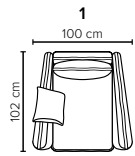

COMBINATIONS

Choose from available sofa models

MODULES

Design your own sofa

bellus®