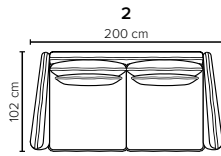

COMBINATIONS

Choose from available sofa models

MODULES

Design your own sofa

bellus®