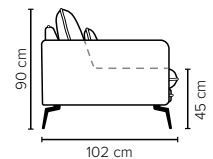

COMBINATIONS

Choose from available sofa models

MODULES

Design your own sofa

bellus®