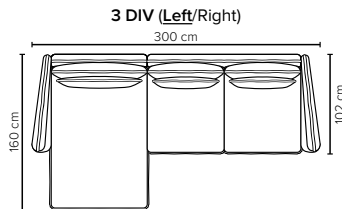

COMBINATIONS

Choose from available sofa models

MODULES

Design your own sofa

bellus®