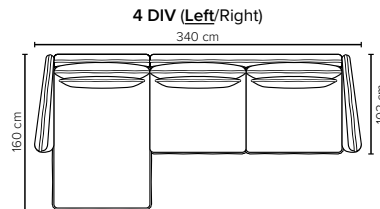

COMBINATIONS

Choose from available sofa models

MODULES

Design your own sofa

bellus®