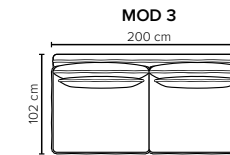

COMBINATIONS

Choose from available sofa models

MODULES

Design your own sofa

bellus®