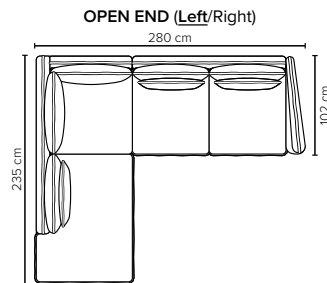

COMBINATIONS

Choose from available sofa models

MODULES

Design your own sofa

bellus®

- **SEAT:** Cloud System: Pocket springs + HR Foam 35 kg covered with memory foam and 200 g fiber
- **BACK:** Siliconized polyester fiber
  Included cross back pillows: Foam 25 kg + 200 g fiber
  Loose seat cushions and loose back cushions
- **ARMREST:** Foam 25 kg

- **DECO PILLOWS:** Not included in this sofa model
  Additional pillows can be ordered separately
  1 seater: 40x40 deco pillow included (no cross back pillow)
- **FRAME:** Plywood + wood
  No-Sag springs
- **LEG OPTIONS:** Standard: Leg 122 (metal, h: 17 cm)
  Optional: Leg 85 (wooden, h: 17 cm)