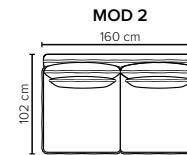

COMBINATIONS

Choose from available sofa models

MODULES

Design your own sofa

bellus®