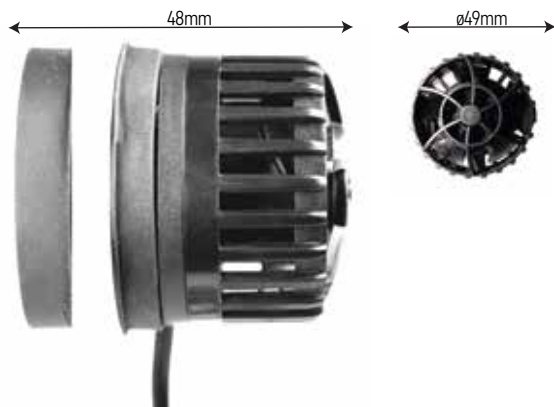

Wavemakers

Reef Tide **s** Range

High flow water circulation pump with compact design for tanks with limited space.

- Low voltage slimline DC Pump.
- Innovative impeller replicates natural wave patterns.
- Multiple time settings with push button 10 minute feed timer.
- Quick and easy magnet mount to glass or acrylic up to 15mm thick.
- Four pre-set waves with controller supplied.
- Designed for reef and freshwater aquaria.

Reef Tide s Range

Code	Product	Flow Rate (l/h)	Min. Power (w)	Max. Power (w)	Voltage (v)	Dimensions (mm)
1090	Reef Tide 4000s	4000	3	9	12	48 x 48 x 49
1092	Reef Tide 8000s	8000	6	20	24	61 x 61 x 65
1094	Reef Tide 16000s	16000	6	40	24	73 x 73 x 73
1095	Reef Tide 24000s	24000	10	70	24	102 x 102 x 94

Mode

Controller Included

Reef Tide 4000s

Reef Tide 8000s

Reef Tide 16000s

Reef Tide 24000s

Reef Tide s Range

Quick and easy magnet mount to glass or acrylic up to 15mm thick