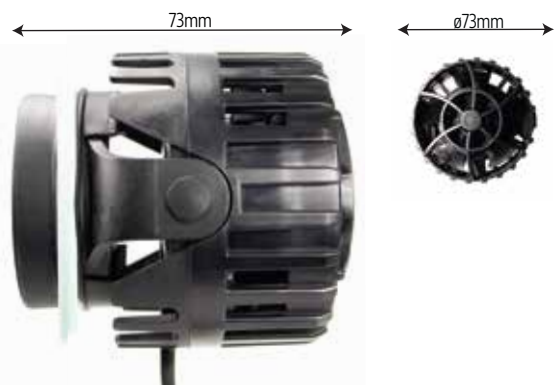

Wavemakers

Reef Tide **s** Range

High flow water circulation pump with compact design for tanks with limited space.

- Low voltage slimline DC Pump.
- Innovative impeller replicates natural wave patterns.
- Multiple time settings with push button 10 minute feed timer.
- Quick and easy magnet mount to glass or acrylic up to 15mm thick.
- Four pre-set waves with controller supplied.
- Designed for reef and freshwater aquaria.

Reef Tide s Range

Code	Product	Flow Rate (l/h)	Min. Power (w)	Max. Power (w)	Voltage (v)	Dimensions (mm)
1090	Reef Tide 4000s	4000	3	9	12	48 x 48 x 49
1092	Reef Tide 8000s	8000	6	20	24	61 x 61 x 65
1094	Reef Tide 16000s	16000	6	40	24	73 x 73 x 73
1095	Reef Tide 24000s	24000	10	70	24	102 x 102 x 94

Mode

Controller Included

Reef Tide 4000s

Reef Tide 8000s

Reef Tide 16000s

Reef Tide 24000s

Reef Tide s Range

Quick and easy magnet mount to glass or acrylic up to 15mm thick