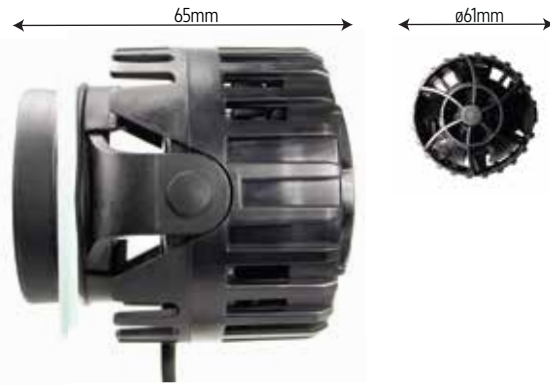

Wavemakers

Reef Tide **s** Range

High flow water circulation pump with compact design for tanks with limited space.

- Low voltage slimline DC Pump.
- Innovative impeller replicates natural wave patterns.
- Multiple time settings with push button 10 minute feed timer.
- Quick and easy magnet mount to glass or acrylic up to 15mm thick.
- Four pre-set waves with controller supplied.
- Designed for reef and freshwater aquaria.

Reef Tide s Range

Code	Product	Flow Rate (l/h)	Min. Power (w)	Max. Power (w)	Voltage (v)	Dimensions (mm)
1090	Reef Tide 4000s	4000	3	9	12	48 x 48 x 49
1092	Reef Tide 8000s	8000	6	20	24	61 x 61 x 65
1094	Reef Tide 16000s	16000	6	40	24	73 x 73 x 73
1095	Reef Tide 24000s	24000	10	70	24	102 x 102 x 94

Mode

Controller Included

Reef Tide 4000s

Reef Tide 8000s

Reef Tide 16000s

Reef Tide 24000s

Reef Tide s Range

Quick and easy magnet mount to glass or acrylic up to 15mm thick