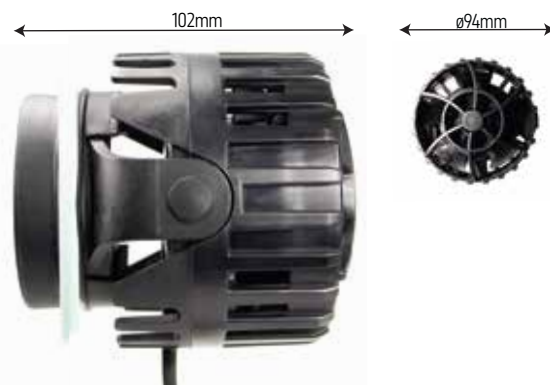

Wavemakers

Reef Tide **s** Range

High flow water circulation pump with compact design for tanks with limited space.

- Low voltage slimline DC Pump.
- Innovative impeller replicates natural wave patterns.
- Multiple time settings with push button 10 minute feed timer.
- Quick and easy magnet mount to glass or acrylic up to 15mm thick.
- Four pre-set waves with controller supplied.
- Designed for reef and freshwater aquaria.

Reef Tide s Range

Code	Product	Flow Rate (l/h)	Min. Power (w)	Max. Power (w)	Voltage (v)	Dimensions (mm)
1090	Reef Tide 4000s	4000	3	9	12	48 x 48 x 49
1092	Reef Tide 8000s	8000	6	20	24	61 x 61 x 65
1094	Reef Tide 16000s	16000	6	40	24	73 x 73 x 73
1095	Reef Tide 24000s	24000	10	70	24	102 x 102 x 94

Mode

Controller Included

Reef Tide 4000s

Reef Tide 8000s

Reef Tide 16000s

Reef Tide 24000s

Reef Tide s Range

Quick and easy magnet mount to glass or acrylic up to 15mm thick