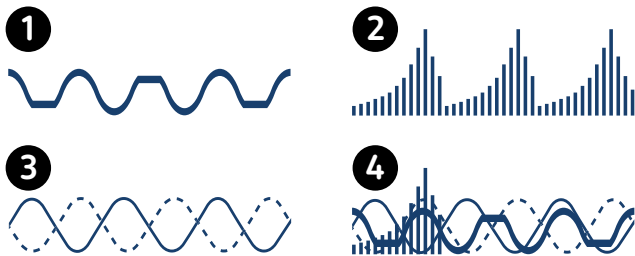

Wavemakers

Reef Tide **s** Range

High flow water circulation pump with compact design for tanks with limited space.

- Low voltage slimline DC Pump.
- Innovative impeller replicates natural wave patterns.
- Multiple time settings with push button 10 minute feed timer.
- Quick and easy magnet mount to glass or acrylic up to 15mm thick.
- Four pre-set waves with controller supplied.
- Designed for reef and freshwater aquaria.

Reef Tide s Range

Code	Product	Flow Rate (l/h)	Min. Power (w)	Max. Power (w)	Voltage (v)	Dimensions (mm)
1090	Reef Tide 4000s	4000	3	9	12	48 x 48 x 49
1092	Reef Tide 8000s	8000	6	20	24	61 x 61 x 65
1094	Reef Tide 16000s	16000	6	40	24	73 x 73 x 73
1095	Reef Tide 24000s	24000	10	70	24	102 x 102 x 94

Mode

Controller Included

Reef Tide 4000s

Reef Tide 8000s

Reef Tide 16000s

Reef Tide 24000s

Reef Tide s Range

Quick and easy magnet mount to glass or acrylic up to 15mm thick

Reef Tide 4000s model

Reef Tide 8000s, 16000s and 24000s models