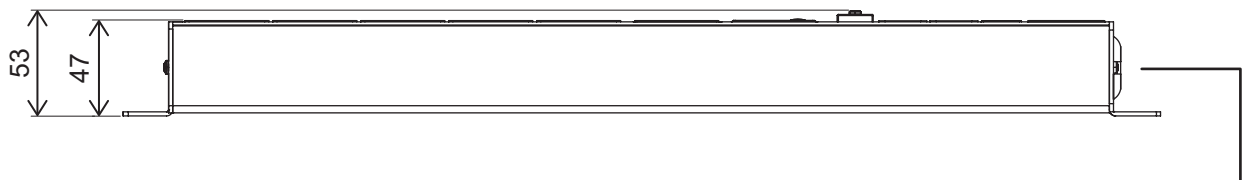

axessline

Axessline Outlet Strip
Drawing 9402050609

Top view

Side view

Product cables

- 1x ~0,6m Power GST 18i3 (male)
- 1x ~0,6m HDMI (female)
- 2x ~0,6m Data RJ45 (female)
- 1x ~0,9m USB-C (male)

(mm)