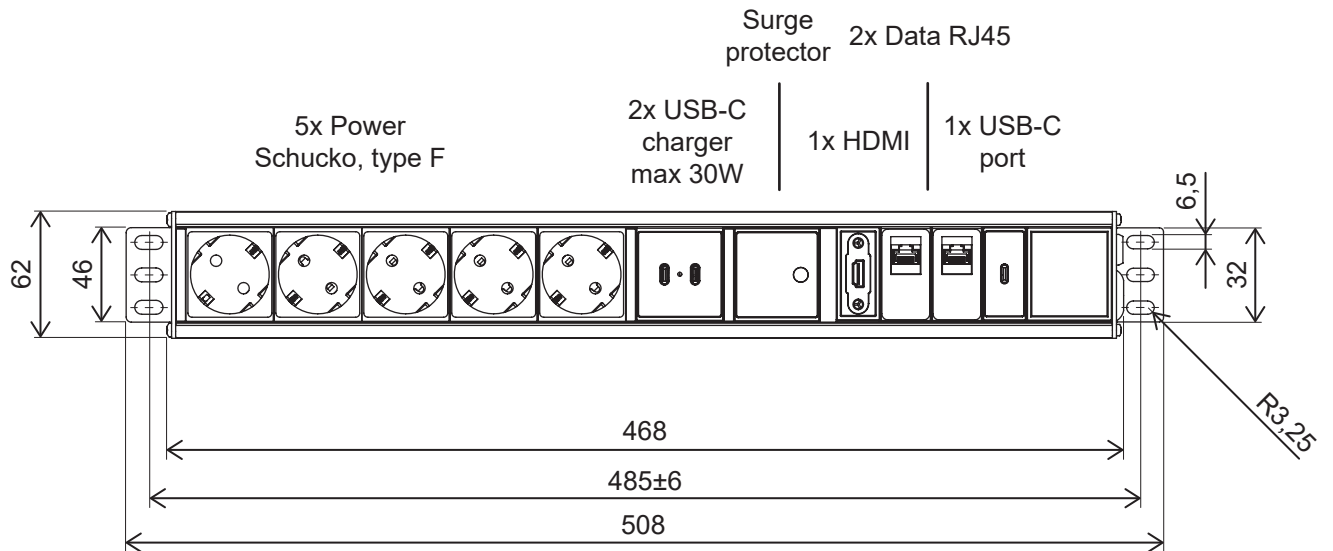

axessline

Axessline Outlet Strip
Drawing 9402050609

Top view

Side view

Product cables

- 1x ~0,6m Power GST 18i3 (male)
- 1x ~0,6m HDMI (female)
- 2x ~0,6m Data RJ45 (female)
- 1x ~0,9m USB-C (male)

(mm)