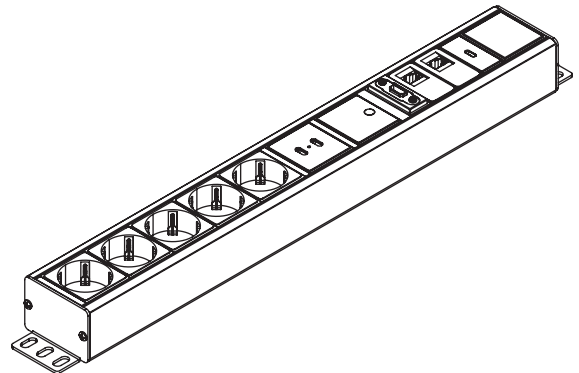

axessline

Axessline Outlet Strip
Drawing 9402050609

Top view

Side view

Product cables

- 1x ~0,6m Power GST 18i3 (male)
- 1x ~0,6m HDMI (female)
- 2x ~0,6m Data RJ45 (female)
- 1x ~0,9m USB-C (male)

(mm)