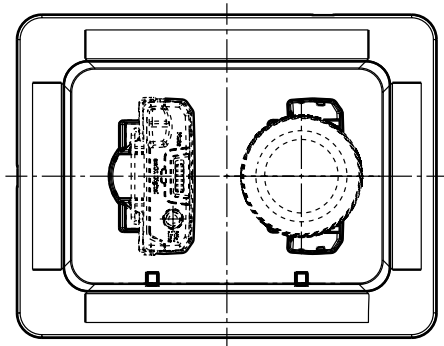

DIMENSIONS

PRODUCT VARIANTS

CHG 2 EU	Art. No. 505980
CHG 2 UK	Art. No. 506218
CHG 2 US	Art. No. 506219
CHG 2 AU	Art. No. 506220