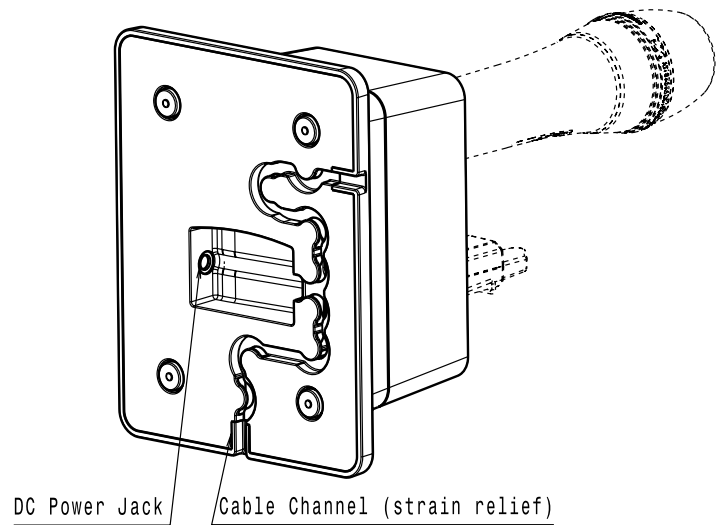

DIMENSIONS

PRODUCT VARIANTS

CHG 2 EU	Art. No. 505980
CHG 2 UK	Art. No. 506218
CHG 2 US	Art. No. 506219
CHG 2 AU	Art. No. 506220