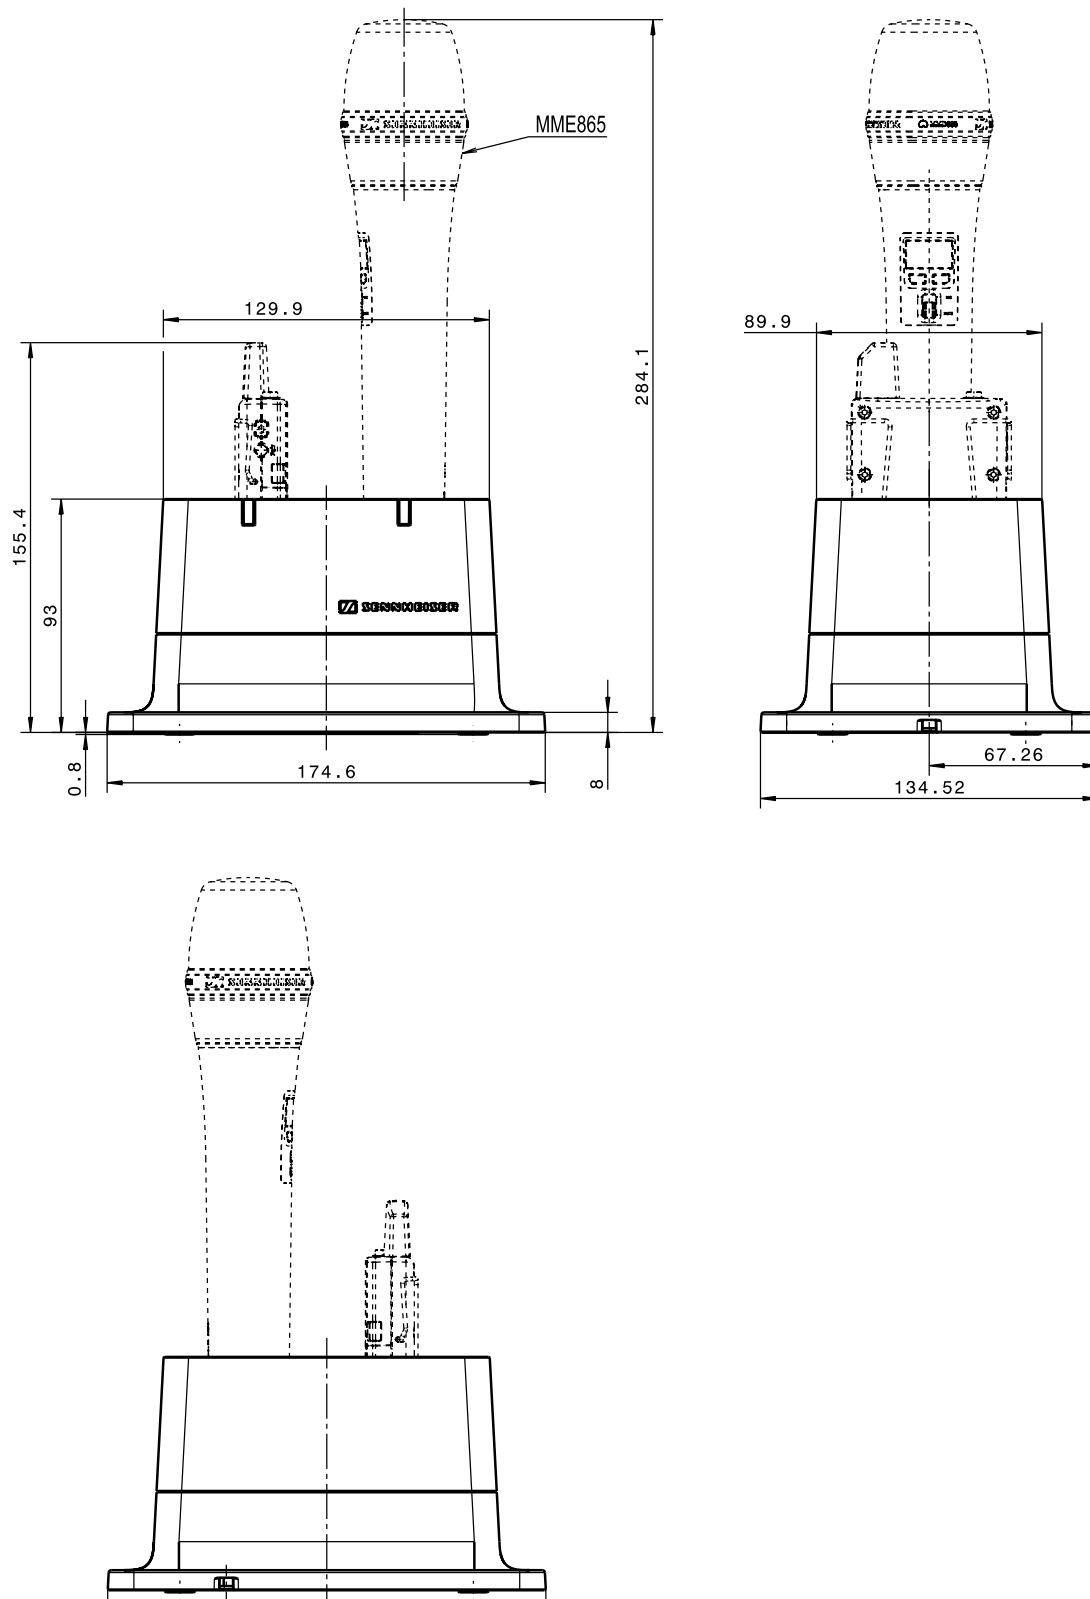

DIMENSIONS