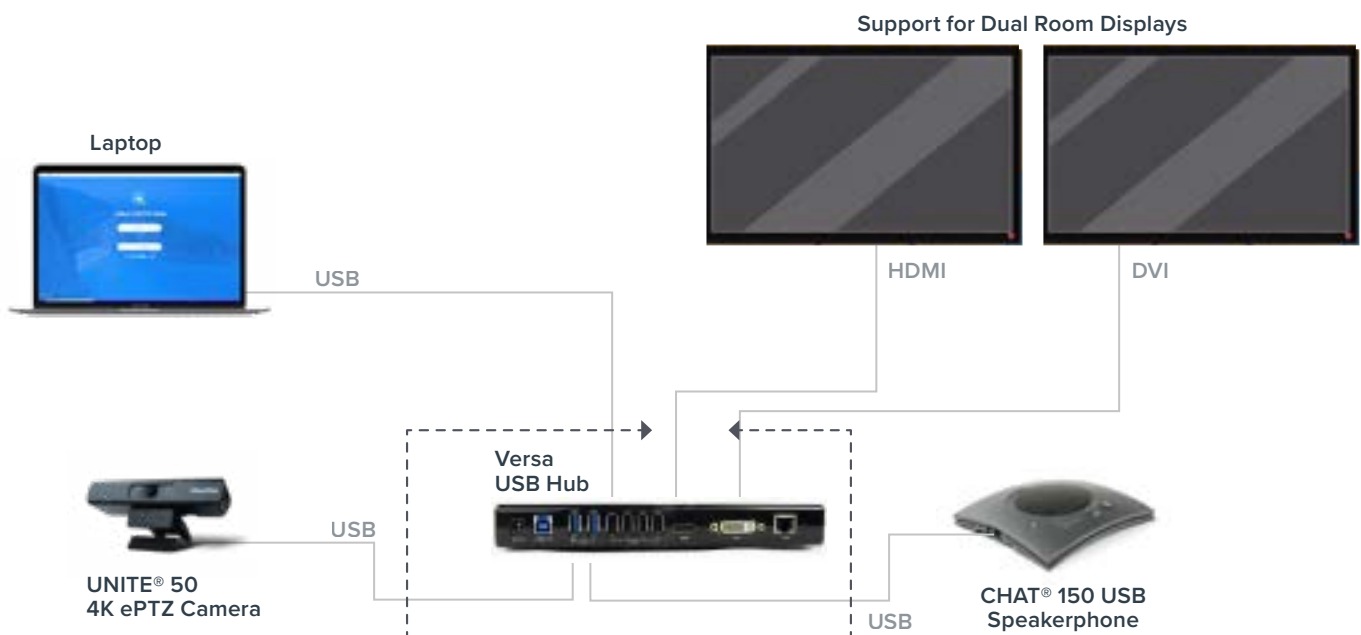

Aura Professional Home Office Solution

Dramatically enhances the audio and video experience for any **cloud-based video collaboration** application for your **professional home office**

Highlights

- ✦ Use with Versa Pro, Xceed BMA, or Xceed BMA Room solutions to easily connect the BMA CTH, cameras, and display options to your room PC or laptop with a single USB cable.
- ✦ Use with Versa and Versa Pro solutions to combine mic and camera options and allow easy BYOD with a single USB connection to your room PC or laptop.
- ✦ USB 3.0 or USB 2.0 compatibility, with 4 USB 2.0 ports (with one port for smartphone charging function) and 2 USB 3.0 ports.
- ✦ Supports resolution up to 2048 x 1152.
- ✦ Primary / Extend / Mirror Video Modes.
- ✦ Supports DVI-I / HDMI / VGA, with built-in USB 3.0 Gigabit Ethernet adapter and Audio Mic in and Line Out.
- ✦ Compatible with popular applications such as COLLABORATE® Space, Microsoft® Teams, WebEx™, Zoom™, Google® Meet™, and more.
- ✦ FREE COLLABORATE® Space lifetime subscription — ClearOne's high quality, award-winning cloud-based video collaboration application.

Aura Professional Home Office Application

Complete your **Versa USB Hub** setup by adding other ClearOne Aura products

Specifications

+ AUR-3001-100 Versa USB Hub

SYSTEM REQUIREMENTS

- + 2.0 GHz Core2 Duo or better, 1GB RAM
- + Full-Screen Video Playback: Core i3, i5 or i7 2+GHz, 4GB RAM
- + Operating System: Windows Vista/7/8/8.1/10, Mac OS 10.2 or above
- + Max Resolution: 2048 x 1152

HARDWARE

- + Ports:
 - 1x USB 3.0 (Type-B) for laptop (Requires Display Link driver on laptop)
 - 2x USB 3.0 (Type-A) for UNITE camera & CHAT Speakerphone
 - 4x USB 2.0 ports
 - 1x HDMI out
 - 1x DVI out
- + Button: NIL
- + LED: Blue
- + Chipset: DL3900, VL82B2, FE 1.1S
- + Flash: 8 MB
- + SDRAM: DDR3 1 GB