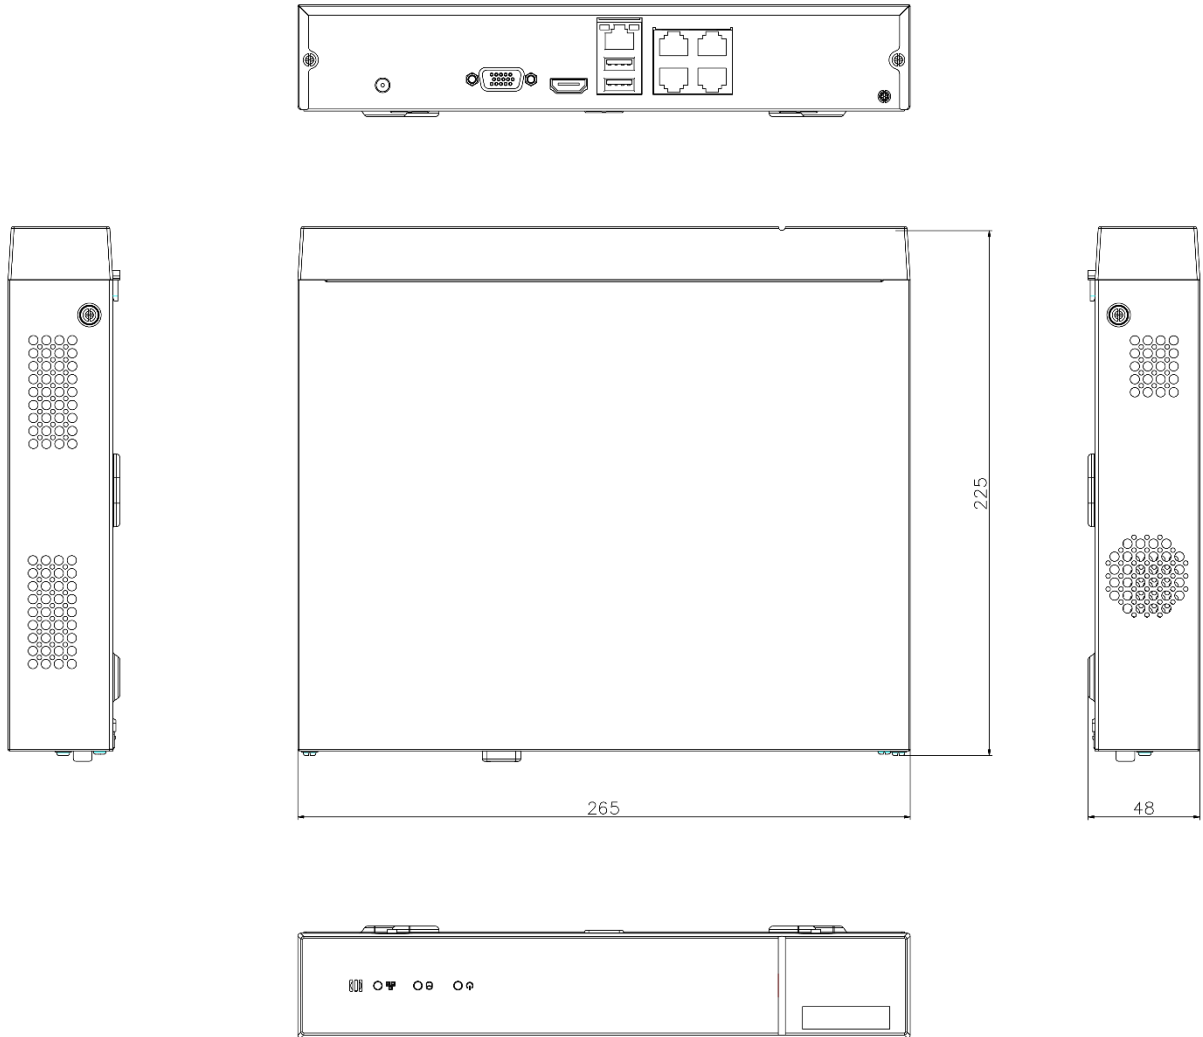

<b>Accessories</b>	Power: 1 power cable Network cable: 4 × 18.3 m (60 ft) video and power cable HDMI cable: 1 HDMI cable
<b>Hard Drive</b>	Pre-installed 1 TB HDD
<b>Certification</b>	FCC, CE
<b>Weight (with package)</b>	≤ 7.5 kg (16.5 lb)

## NVR Dimension

Unit: mm