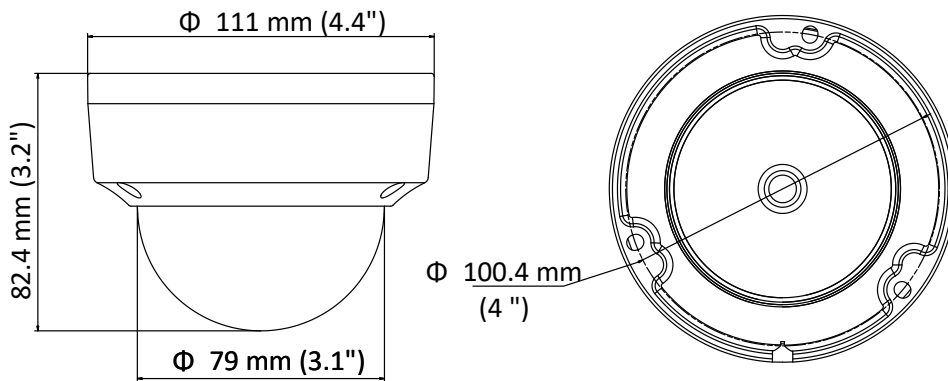

Accessories	Power: 1 power cable Network cable: 4 × 18.3 m (60 ft) video and power cable HDMI cable: 1 HDMI cable
Hard Drive	Pre-installed 1 TB HDD
Certification	FCC, CE
Weight (with package)	≤ 7.5 kg (16.5 lb)

Camera Dimension

Accessory