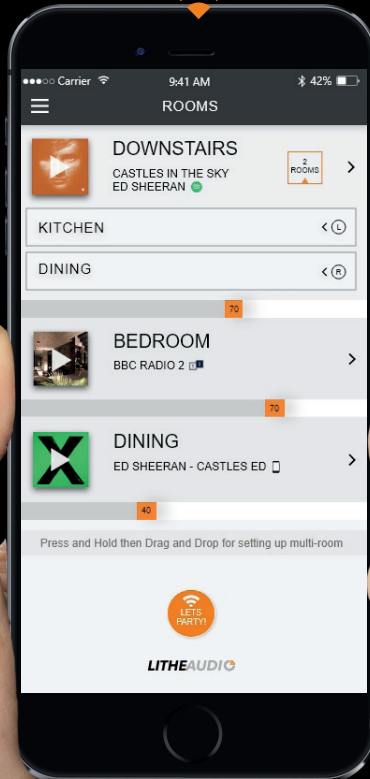

LITHEAUDIO®

MULTI-ROOM AUDIO:

INFO@LITHEAUDIO.COM - CALL 01293 922 015