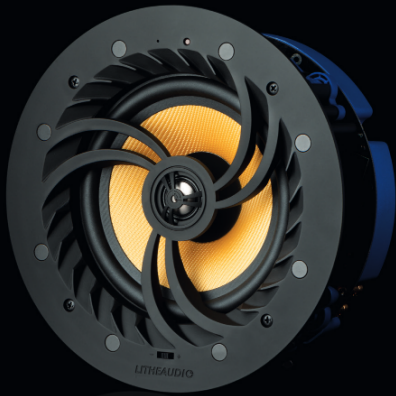

# ALL-IN-ONE WI-FI CEILING SPEAKER

With 60W RMS amplifier and Wi-Fi built in to the Lithe Audio ceiling speaker you can seamlessly stream high quality audio from any audio service to a single, a selection or up to 30 speaker at once for a full multi-room audio experience.

## FEATURES INCLUDE:

- All-in-one solution - Amplifier & Wi-Fi all built in, just add power
- Multi-room audio with Spotify, Tidal, Deezer, Tune In radio, Nas drive and Aux In
- Connect up to 30 master speakers
- Built in AirPlay and DLNA
- Power via the lighting circuit or simply plug in
- No speaker cables in the walls
- High quality audio with pin sharp clarity

## PRODUCT SPECIFICATION:

- RMS Power: 60W RMS (2x30W)
- Impedance: 8 Ohms
- Additional passive speaker output
- Woofer: 6.5" Kevlar Woven Cone
- Tweeter: 0.75" Titanium Cone
- Frequency Response: 65Hz – 20kHz
- Power Supply: DC24V / 2.5A
- Dimensions (W x D) 230 x 100mm
- Speaker hole cut out: 210mm