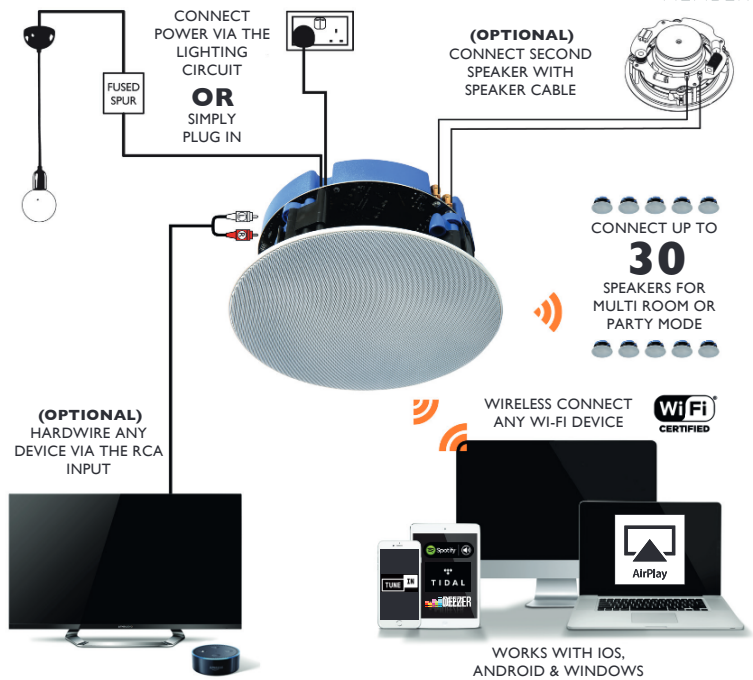

# ALL-IN-ONE WI-FI CEILING SPEAKER

With 60W RMS amplifier and Wi-Fi built in to the Lithe Audio ceiling speaker you can seamlessly stream high quality audio from any audio service to a single, a selection or up to 30 speaker at once for a full multi-room audio experience.

## FEATURES INCLUDE:

- All-in-one solution - Amplifier & Wi-Fi all built in, just add power
- Multi-room audio with Spotify, Tidal, Deezer, Tune In radio, Nas drive and Aux In
- Connect up to 30 master speakers
- Built in AirPlay and DLNA
- Power via the lighting circuit or simply plug in
- No speaker cables in the walls
- High quality audio with pin sharp clarity

## PRODUCT SPECIFICATION:

- RMS Power: 60W RMS (2x30W)
- Impedance: 8 Ohms
- Additional passive speaker output
- Woofer: 6.5" Kevlar Woven Cone
- Tweeter: 0.75" Titanium Cone
- Frequency Response: 65Hz – 20kHz
- Power Supply: DC24V / 2.5A
- Dimensions (W x D) 230 x 100mm
- Speaker hole cut out: 210mm