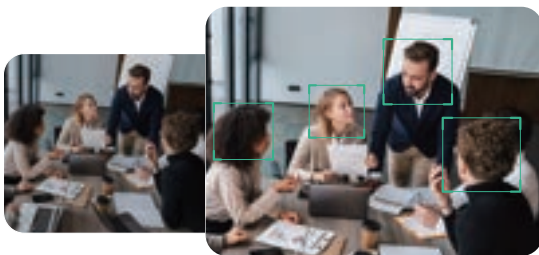

Auto Framing