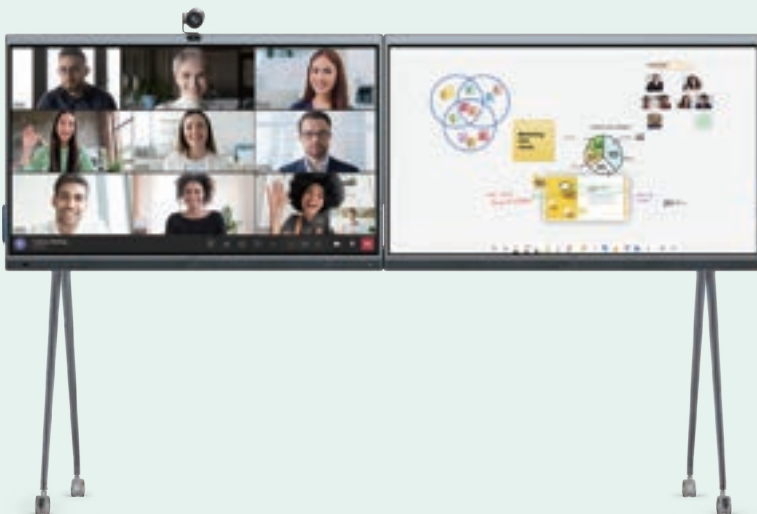

Dual Screen Solution