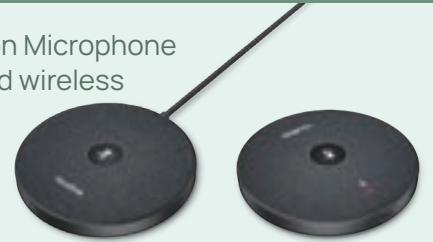

## Device Mode

- plug-and-play
- adapt more
- collaborate effectively

Detachable Optical PTZ Camera  
6X, 12X

Sharing Kit  
Wired and wireless

Touch Console

Expansion Microphone  
Wired and wireless

Movable Floor Stand