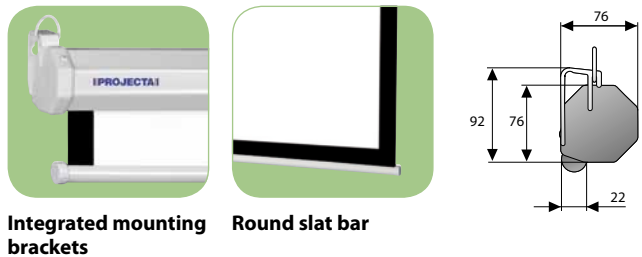

SLIMSCREEN

PRICE LIST
P 88

- Basic manual projection screen with spring mechanism.
- Supplied in the most compact case.
- Easy to mount to a wall or ceiling using the integrated mounting brackets on each end cap.
- The screen locks into place at 11 cm intervals for possible height adjustment. The intervals are at 15 cm for screen widths of 200 cm.

SLIMSCREEN XL

PRICE LIST
P 89

- Manual projection screen in compact octagonal case with spring mechanism, 244 cm wide.
- Easy to mount to a wall or ceiling using the integrated mounting brackets on each end cap.
- Simple pull-out system locks into place at 11.5 cm intervals.

Integrated mounting brackets Triangular slat bar

Integrated mounting brackets Round slat bar

120° 1.0 70° 1.5

120° 1.0

SLIMSCREEN

For technical information see our Specification Data Sheets at www.projectascreens.com.

SLIMSCREEN XL

For technical information see our Specification Data Sheets at www.projectascreens.com.

Aspect Ratio	Overall Dimensions H x W cm	Viewing Area H x W cm	Nominal Diagonal		Overall Case Length mm	Net Weight kg	Screen Surfaces
			cm	inches			Matte White
			Product Code				
4:3	185 x 244	175 x 234	305	120"	2524	10	10230018
16:9	142 x 244	132 x 234	269	106"	2524	10	10230019
1:1	244 x 244	244 x 234			2524	11	10230020