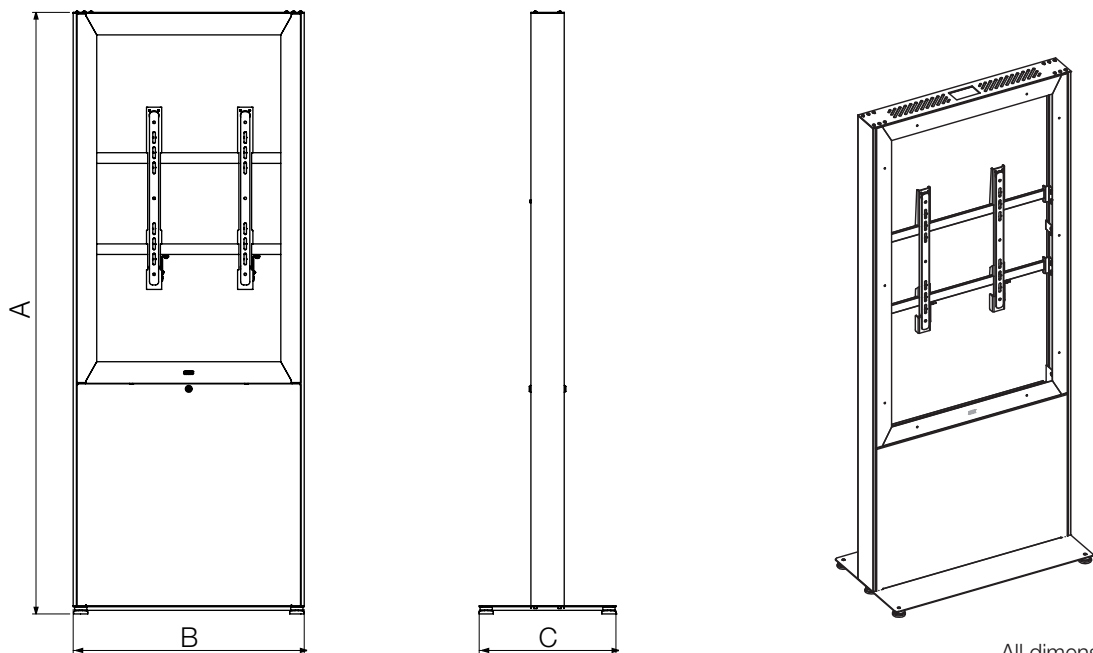

# Technical Drawing

## SMS Casing Freestand Portrait

SMS Casing Freestand Portrait - Basic Model

SMS Casing Freestand Portrait - Storage Model

All dimensions in mm.  
Dimensions in brackets [ ] are in inches

SMS Casing Freestand Portrait - Basic Model / Storage Model

Product Measurements ( A x B x C )		Max Display Measurements
43"	1980 x 701 x 450 mm [ 77,95"x 27,60"x 17,72"]	996 x 579 x 75 mm
49"	1980 x 760 x 450 mm [ 77,95"x 29,92"x 17,72"]	1130 x 654 x 75 mm
55"	1980 x 832 x 450 mm [ 77,95"x 32,76"x 17,72"]	1260 x 725 x 75 mm
65"	2330 x 955 x 450 mm [ 91,73"x 37,60"x 17,72"]	1478 x 848 x 75 mm