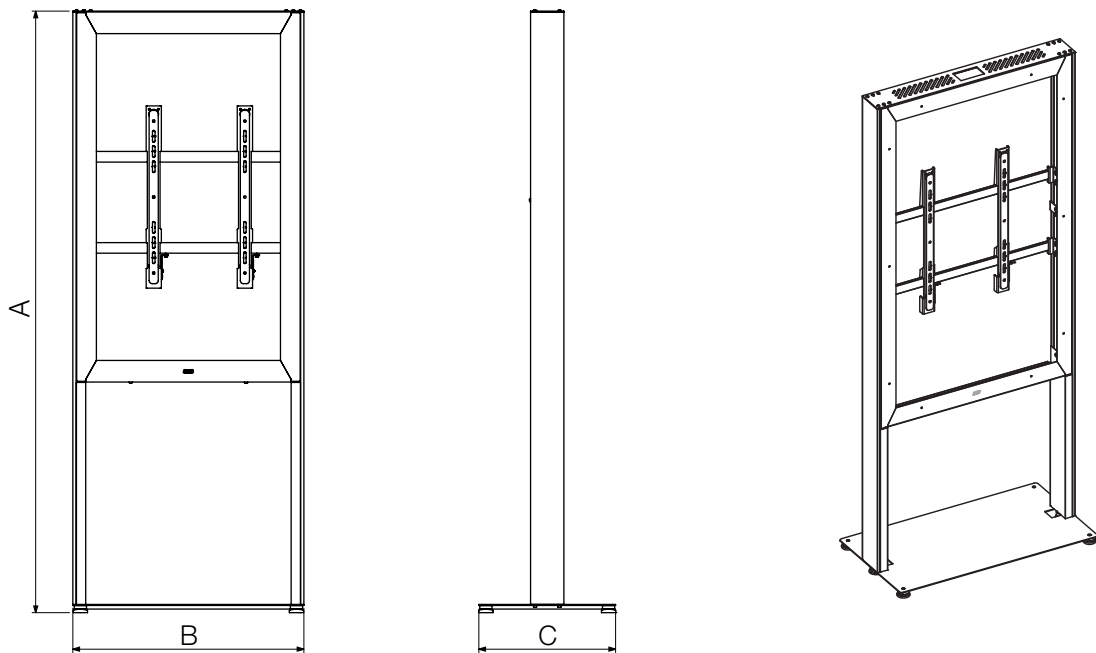

# Technical Drawing

## SMS Casing Freestand Portrait

SMS Casing Freestand Portrait - Basic Model

SMS Casing Freestand Portrait - Storage Model

All dimensions in mm.  
Dimensions in brackets [ ] are in inches

SMS Casing Freestand Portrait - Basic Model / Storage Model

Product Measurements ( A x B x C )		Max Display Measurements
43"	1980 x 701 x 450 mm [ 77,95"x 27,60"x 17,72"]	996 x 579 x 75 mm
49"	1980 x 760 x 450 mm [ 77,95"x 29,92"x 17,72"]	1130 x 654 x 75 mm
55"	1980 x 832 x 450 mm [ 77,95"x 32,76"x 17,72"]	1260 x 725 x 75 mm
65"	2330 x 955 x 450 mm [ 91,73"x 37,60"x 17,72"]	1478 x 848 x 75 mm