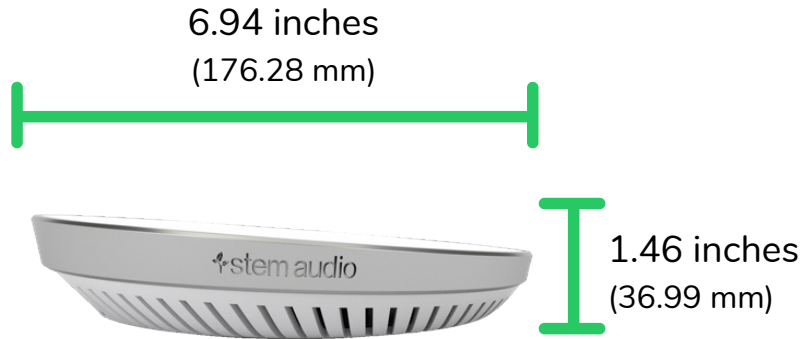

### Size & Weight

Diameter: 6.94 inches ( 176.28 mm)

Height: 1.46 inches (36.99 mm)

Weight: 0.55 lbs