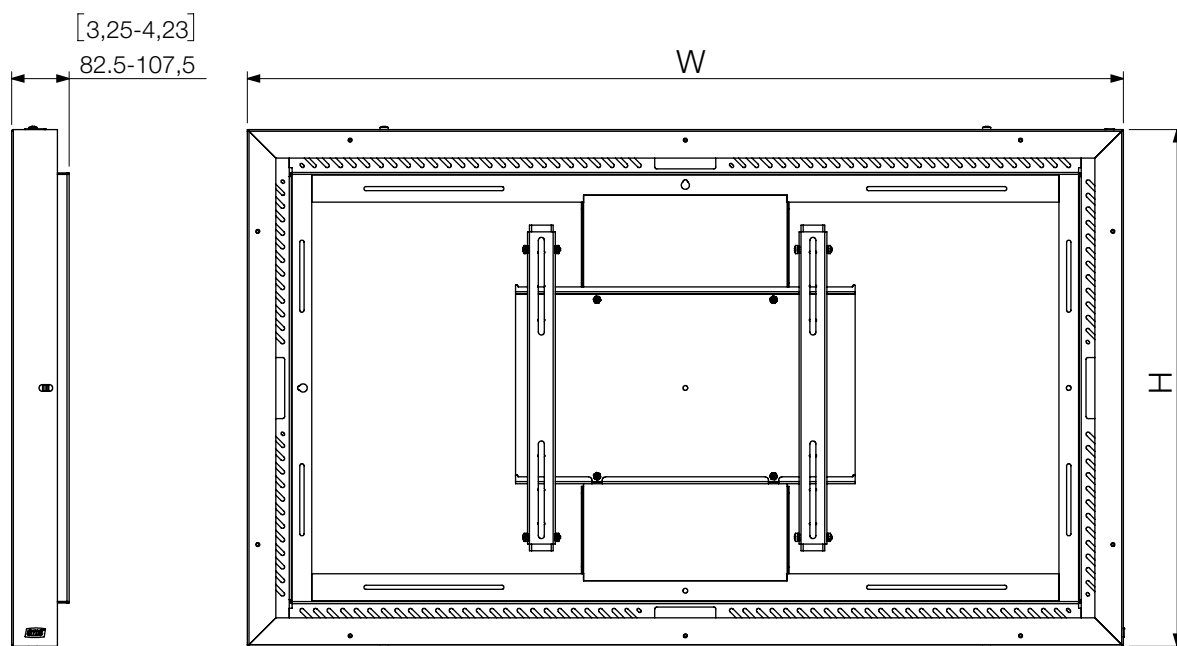

Technical Drawing SMS Casing Wall

All dimensions in mm.
Dimensions in brackets [] are in inches

SMS Casing Wall

	Product Measurements (W x H)	Max Display Measurements
32"	779 x 471 mm [31,46"x 18,54"]	740 x 444 x 63 mm
43"	1022 x 608 mm [40,24"x 23,94"]	981 x 571 x 63 mm
49"	1155 x 683 mm [45,47"x 26,89"]	1114 x 645 x 63 mm
55"	1290 x 759 mm [50,79"x 29,88"]	1252 x 725 x 63 mm
65"	1513 x 885 mm [59,57"x 34,84"]	1472 x 847 x 63 mm