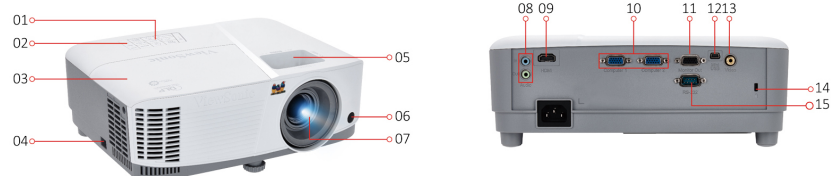

ViewSonic® PROJECTOR PA503W

Key Features

Extended Lifespan | Automatic
Sleep Timer | Auto Power Off |
Bright Images in Any Environment |
Amazing Colour Accuracy

Product Description

The ViewSonic PA503W offers impressive visual performance in small business meeting rooms and classrooms. With higher brightness and longer lamp life, PA503W projector is guaranteed to reproduce the finest of details in any environment for much longer. ViewSonic exclusive SuperColour™ technology offers a wider range of displayable colour ensuring true-to-life colour accuracy in both bright and dark environments without sacrificing image quality.

1. Keypad
2. LED indicator

7. Projection Lens
8. Audio in/out

13. Video
14. Kensington® Lock Slot

Visit Us - www.viewsonic.com

SPECIFICATION

Projection system:	0.65" WXGA
Native Resolution:	1280x800
DC type:	DC3
Brightness:	3600 ANSI Lumens
Contrast Ratio with SuperEco mode:	22000:1
Display Colour:	1.07 Billion Colours
Light Source:	Lamp
Light source life (Nor/SuperEco):	5000/15000
Lamp Watt:	200W
Lens:	F=2.56-2.68, f=22-24.1 mm
Projection Offset:	100%+/-5%
Throw Ratio:	1.55~1.70
Image size:	30" - 300"
Throw Distance:	1m-10.98m (100" @3.34m)
Keystone:	±40° (Vertical)
Optical Zoom:	1.1x
Audible Noise (Eco):	27dB
Resolution Support:	VGA(640 x 480) to FullHD(1920 x 1080)
HDTV Compatibility:	480i, 480p, 576i, 576p, 720p, 1080i, 1080p
Video Compatibility:	NTSC, PAL, SECAM
Horizontal Frequency:	15K~102KHz
Vertical Scan Rate:	23~120Hz

Power Supply Voltage:	100-240V+/- 10%, 50/60Hz AC
Power Consumption:	Normal: 260W Standby: <0.5W
Operating Temperature:	0~40°C
Carton:	Brown
Net Weight:	2.2kg
Dimensions (WxDxH) w/adjustment foot:	294x218x110mm
Language:	English, French, Spanish, Thai, Korean, German, Italian, Russian, Swedish, Dutch, Polish, Czech, T-Chinese, S-Chinese, Japanese, Turkish, Portuguese, Finnish, Indonesian, India, Arabic, Vietnamese