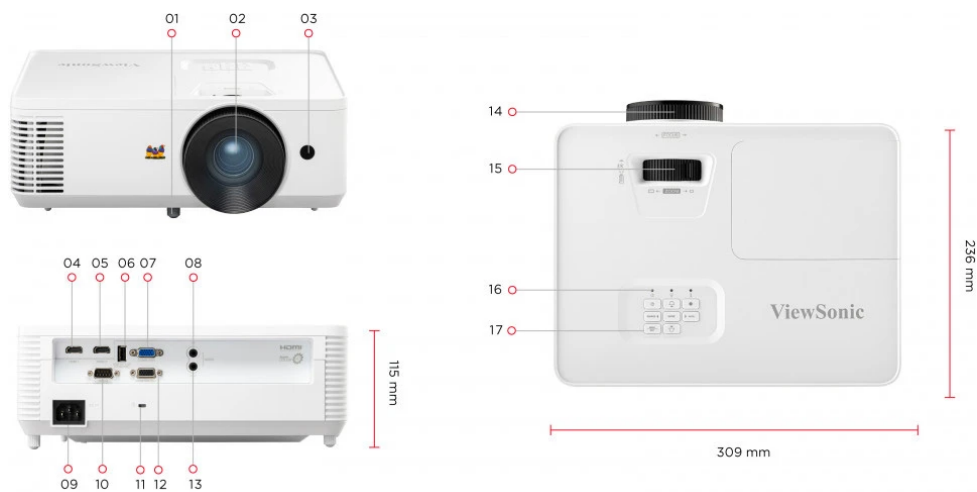

Product Description

The PA700W is ViewSonic's high brightness WXGA business/education projector. With 4,500 ANSI Lumens of high brightness, the projector offers clear images of up-to-300" large screen in meeting rooms, classrooms, or any other bright environment. The dual HDMI ports allow you to flexibly connect to multiple devices, easily switching between content sources. The USB Type-A port can supply power to HDMI wireless dongles, making wireless content streaming more convenient. The projector also allows software updates via USB cable connection with simply your laptops, skipping trips to service centers.

SPECIFICATION

Native Resolution:	1280x800
Brightness:	4500 (ANSI Lumens)
Contrast Ratio with SuperEco Mode:	12500:1
Display Color:	1.07 Billion Colors
Light Source Type:	240W UHP Lamp
Light Source Life (hours) with Normal Mode:	4000
Light Source Life (hours) with SuperEco Mode:	12000
Lens:	F=2.41-2.53, f=21.85-24mm
Projection Offset:	124.8%+/-10%
Throw Ratio:	1.544-1.72
Optical Zoom:	1.1x
Digital Zoom:	0.8x-2.0x
Image Size:	30"-300"
Throw Distance:	1.00m-11.11m (100"@3.33m)
Keystone:	+/- 40° (V)
Audible Noise (Normal):	34dB
Audible Noise (Eco):	25dB
Input Lag:	33.2ms
Resolution Support:	VGA(640 x 480) to FullHD(1920 x 1080)
HDTV Compatibility:	480i, 480p, 576i, 576p, 720p, 1080i, 1080p
Horizontal Frequency:	15K-102KHz
Vertical Scan Rate:	23-120Hz

OTHERS

Power Supply Voltage:	100-240V+/- 10%, 50/60Hz (AC in)
Power Consumption:	Normal: 295W Standby: <0.5W
Operating Temperature:	0~40°C
Carton:	Brown
Net Weight:	2.70kg
Gross Weight:	3.80Kg
Dimensions (WxDxH) with Adjustment Foot:	309x234x115mm
Packing Dimensions:	400x337x168mm
OSD Language:	English, German, French, Swedish, Spanish, Portuguese, Pol Finnish, Korean, Russian, Hungarian, Czech, Arabic, Thai, Tu Italian, Total 22 languages
User Guide Language:	English, S-Chinese, T-Chinese, Finnish, French, German, Italian, Japanese, Korean, Polish, Portu Total 15 languages