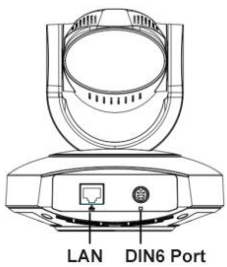

Remote Control

- Zoom in/out
- Pan up/down left/right
- 10 camera presets

Hub/Cables

- Mountable hub for connection of all components incl. adhesive for under table mounting
- 2 x 5m cables for connection between hub and camera/speakerphone
- 1 x 3m USB cable for connection to PC/Mac
- AC Power adapter

System Requirements*

- Windows
- Mac OS
- Linux

Hardware Requirements*

- USB 2.0 port

Power supply

- AC 110V ~ 220V
- Consumption: DC12/4A

Physical characteristics

- Camera: 151.64×131.25×154.5mm / 1.4kg
- Speakerphone: 200×200×52mm/ 1.5kg
- Hub: 100×62×27mm / 0.16kg

** For Full HD support, please check with your software application provider for system/hardware requirements.*

I/O Connections

LAN DIN6 Port

Camera

Speaker/Phone

Media Hub

Accessories

Ceiling mount