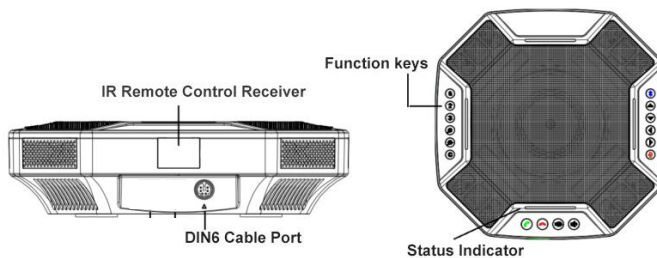

Remote Control

- Zoom in/out
- Pan up/down left/right
- 10 camera presets

Hub/Cables

- Mountable hub for connection of all components incl. adhesive for under table mounting
- 2 x 5m cables for connection between hub and camera/speakerphone
- 1 x 3m USB cable for connection to PC/Mac
- AC Power adapter

System Requirements*

- Windows
- Mac OS
- Linux

Hardware Requirements*

- USB 2.0 port

Power supply

- AC 110V ~ 220V
- Consumption: DC12/4A

Physical characteristics

- Camera: 151.64×131.25×154.5mm / 1.4kg
- Speakerphone: 200×200×52mm/ 1.5kg
- Hub: 100×62×27mm / 0.16kg

** For Full HD support, please check with your software application provider for system/hardware requirements.*

I/O Connections

LAN DIN6 Port

Camera

Speaker/Phone

Media Hub

Accessories

Ceiling mount