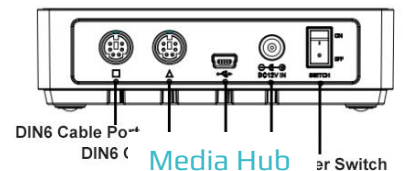

** For Full HD support, please check with your software application provider for system/hardware requirements.*

I/O Connections

LAN DIN6 Port

Camera

Speaker/Phone

Media Hub

Accessories

Ceiling mount