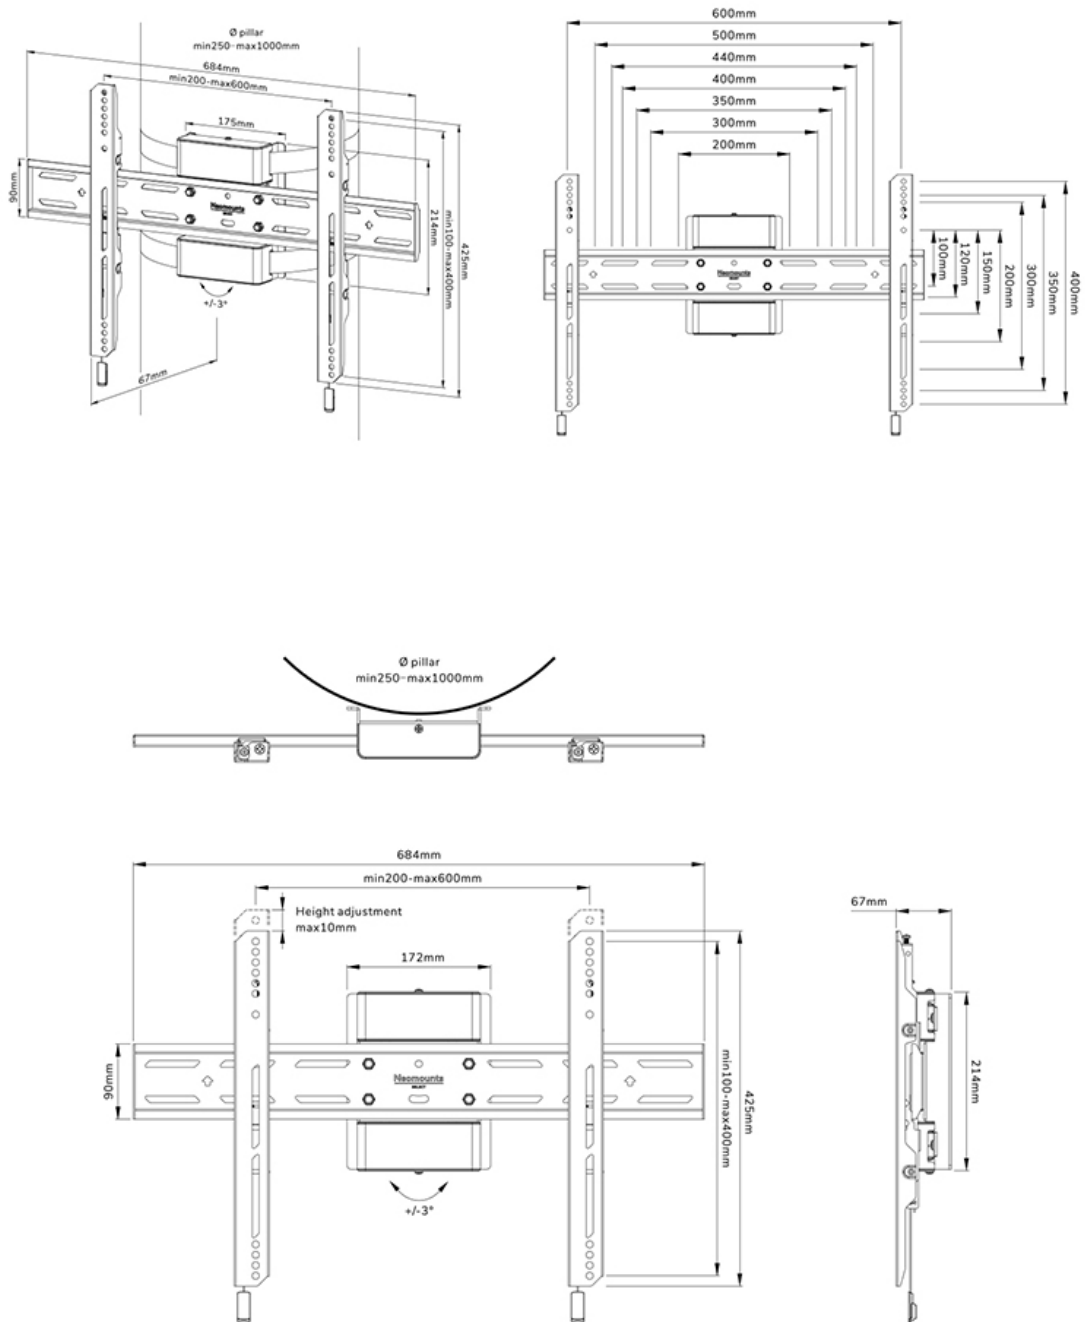

WL30S-910BL16

NEOMOUNTS TV PILLAR MOUNT

Neomounts