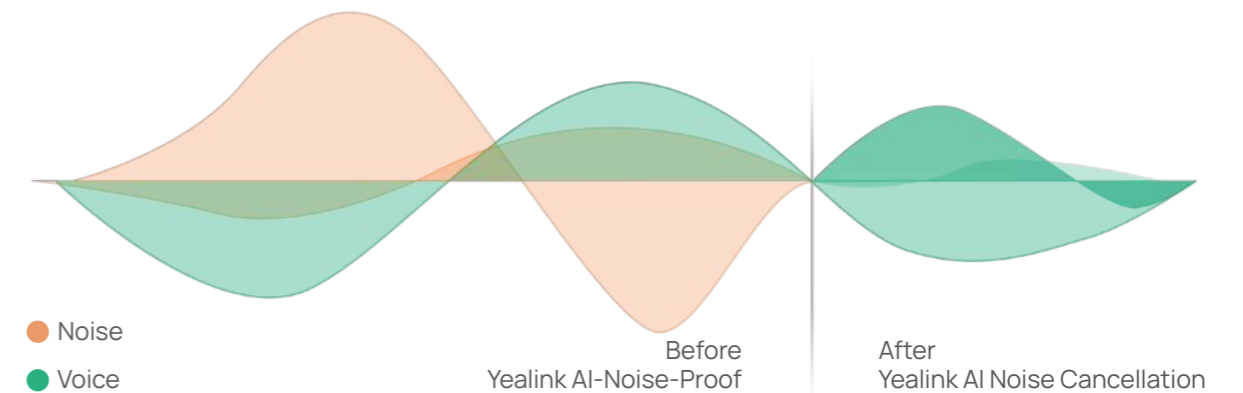

AI-BASED VOICE CLEAN UP ALL THE NOISE

Yealink enhanced AI noise cancellation makes the audio experience more brilliant. Leveraging a massive deep-learning sound database to reduce background noises, it is more about intelligent audio analysis than standard filtering of audio frequencies. The distracting keyboard clatter, mouse clicks, footsteps, and other ambient noises are smartly pared back, ensuring that users enjoy crystal-clear audio quality.