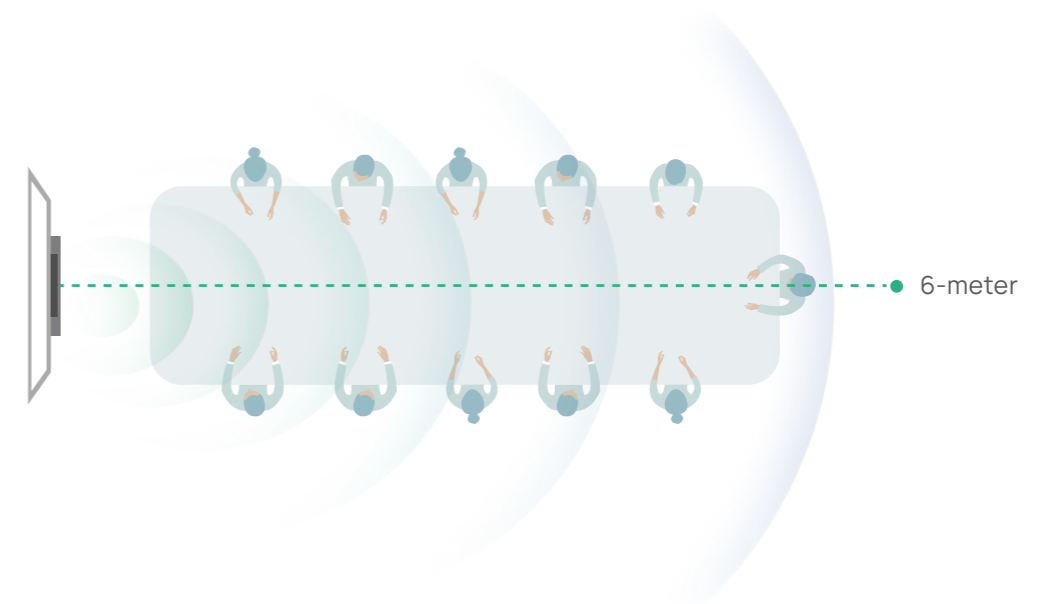

Speaker Tracking frames a real-time close-up on the presenter, bringing a vivid face-to-face meeting experience and ensuring attendees are well-engaged.

Picture-in-Picture

Picture-in-picture shows the meeting room and the speaker at the same time, enabling users to keep an eye on who's talking even if the speaker is seated at the far end.

Multi-Focus Framing

It turns equal windows of multiple persons into a recombined meeting view, solving the problem of distractions due to an unclear background.

Smart Gallery (Zoom Only)

Smart gallery displays three video feeds, one panoramic view, and two individual view of the current and last active speaker. This allows to display the group more clearly to remote attendees.

IMMERSIVE VOICE IN EVERY CORNER

The built-in 8 MEMS microphone arrays and speaker in Yealink MeetingBar, completely cover up to 6-meter medium-sized spaces. As the MeetingBar is equipped with a powerful independent audio processing unit, you can enjoy a worry-free, full-duplex voice experience with superior performance.