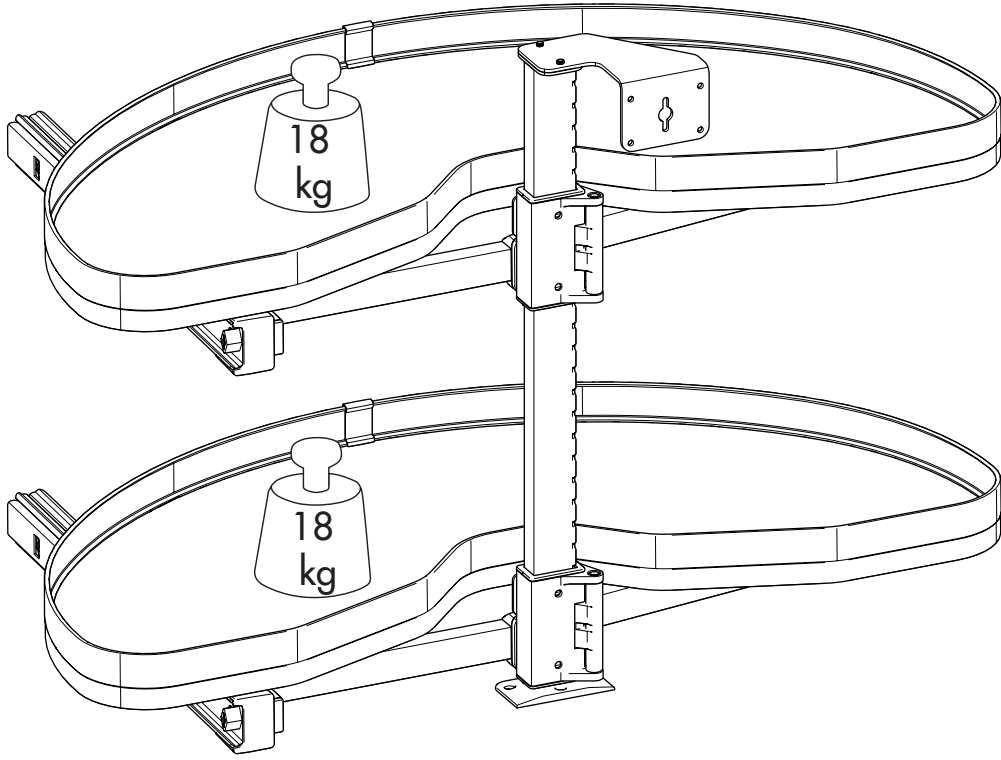

Dedicated

Pots & Pans Flow 1/2

5484 5485 5486

- 
 3x
5027010708
- 
 4x
5027010719
- 
 5x
50270107131
- 
 8x
50270107129
- 
 12x
5028010753

i

!

A

!

B

2

4

A

4

B

i

5